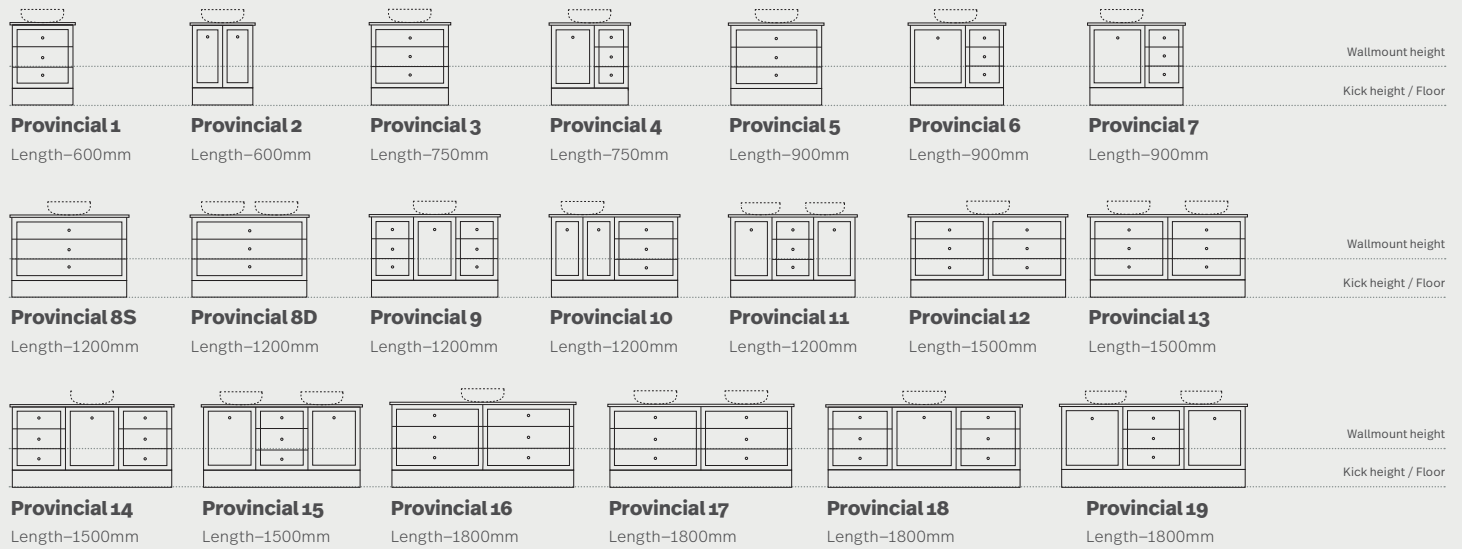

Depth: 480mm* | Wallmount height: 510 | Kick/leg height: 840mm

		Above Counter Basins included			Under Counter Basins included*		Optional Extras	
		Symphony	Caesarstone Dekton	Timber	Symphony	Caesarstone Dekton	Legs (surcharge)	Dulux all colour (surcharge)
Provincial 1 600mm centre bowl	Wallmount - 2 drawer	\$1,702	\$2,110	\$2,605	\$1,963	\$2,579	N/A	\$300
	Kick - 3 drawer	\$1,788	\$2,216	\$2,712	\$2,049	\$2,685	\$150	
Provincial 2 600mm centre bowl	Wallmount - 2 door	\$1,356	\$1,674	\$2,164	\$1,617	\$2,143	N/A	\$300
	Kick - 2 door	\$1,424	\$1,758	\$2,249	\$1,685	\$2,227	\$150	
Provincial 3 750mm centre bowl	Wallmount - 2 drawer	\$1,873	\$2,336	\$2,833	\$2,133	\$2,805	N/A	\$300
	Kick - 3 drawer	\$1,967	\$2,453	\$2,951	\$2,227	\$2,922	\$150	
Provincial 4 750mm centre bowl	Wallmount - 1 door 2 drawer	\$1,873	\$2,336	\$2,833	\$2,133	\$2,805	N/A	\$300
	Kick - 1 door 3 drawer	\$1,967	\$2,453	\$2,951	\$2,227	\$2,922	\$150	
Provincial 5 900mm centre bowl	Wallmount - 2 drawer	\$1,942	\$2,404	\$2,902	\$2,203	\$2,873	N/A	\$300
	Kick - 3 drawer	\$2,039	\$2,524	\$3,023	\$2,300	\$2,993	\$150	
Provincial 6 900mm centre bowl	Wallmount - 1 door 2 drawer	\$1,942	\$2,404	\$2,902	\$2,203	\$2,873	N/A	\$300
	Kick - 1 door 3 drawer	\$2,039	\$2,524	\$3,023	\$2,300	\$2,993	\$150	
Provincial 7 900mm off centre bowl	Wallmount - 1 door 2 drawer	\$1,942	\$2,404	\$2,902	\$2,203	\$2,873	N/A	\$300
	Kick - 1 door 3 drawer	\$2,039	\$2,524	\$3,023	\$2,300	\$2,993	\$150	
Provincial 8S 1200mm centre bowl	Wallmount - 2 drawer	\$2,207	\$2,841	\$3,343	\$2,467	\$3,310	N/A	\$300
	Kick - 3 drawer	\$2,318	\$2,984	\$3,487	\$2,579	\$3,453	\$150	
Provincial 8D 1200mm double bowl	Wallmount - 2 drawer	\$2,459	\$3,166	\$4,145	\$2,980	\$4,104	N/A	\$300
	Kick - 3 drawer	\$2,583	\$3,325	\$4,306	\$3,104	\$4,263	\$150	
Provincial 9 1200mm centre bowl	Wallmount - 1 door 4 drawer	\$2,686	\$3,460	\$3,968	\$2,946	\$3,929	N/A	\$300
	Kick - 1 door 6 drawer	\$2,821	\$3,634	\$4,144	\$3,081	\$4,103	\$150	
Provincial 10 1200mm off centre bowl	Wallmount - 2 door 2 drawer	\$2,207	\$2,841	\$3,343	\$2,467	\$3,310	N/A	\$300
	Kick - 2 door 3 drawer	\$2,318	\$2,984	\$3,487	\$2,579	\$3,453	\$150	
Provincial 11 1200mm double bowl	Wallmount - 2 door 2 drawer	\$2,459	\$3,166	\$4,145	\$2,980	\$4,104	N/A	\$300
	Kick - 2 door 3 drawer	\$2,583	\$3,325	\$4,306	\$3,104	\$4,263	\$150	
Provincial 12 1500mm centre bowl	Wallmount - 4 drawer	\$3,404	\$4,384	\$4,902	\$3,665	\$4,853	N/A	\$400
	Kick - 6 drawer	\$3,575	\$4,603	\$5,123	\$3,836	\$5,072	\$225	
Provincial 13 1500mm double bowl	Wallmount - 4 drawer	\$3,594	\$4,627	\$5,621	\$4,115	\$5,565	N/A	\$400
	Kick - 6 drawer	\$3,774	\$4,858	\$5,854	\$4,295	\$5,796	\$225	
Provincial 14 1500mm centre bowl	Wallmount - 1 door 4 drawer	\$3,404	\$4,384	\$4,902	\$3,665	\$4,853	N/A	\$400
	Kick - 1 door 6 drawer	\$3,575	\$4,603	\$5,123	\$3,836	\$5,072	\$225	
Provincial 15 1500mm double bowl	Wallmount - 2 door 2 drawer	\$3,404	\$4,384	\$5,375	\$3,925	\$5,322	N/A	\$400
	Kick - 2 door 3 drawer	\$3,575	\$4,603	\$5,596	\$4,096	\$5,541	\$225	
Provincial 16 1800mm centre bowl	Wallmount - 4 drawer	\$3,783	\$4,871	\$5,393	\$4,043	\$5,340	N/A	\$400
	Kick - 6 drawer	\$3,973	\$5,115	\$5,640	\$4,233	\$5,584	\$225	
Provincial 17 1800mm double bowl	Wallmount - 4 drawer	\$3,973	\$5,115	\$6,113	\$4,494	\$6,053	N/A	\$400
	Kick - 6 drawer	\$4,171	\$5,370	\$6,371	\$4,692	\$6,308	\$225	
Provincial 18 1800mm centre bowl	Wallmount - 1 door 4 drawer	\$3,783	\$4,871	\$5,393	\$4,043	\$5,340	N/A	\$400
	Kick - 1 door 6 drawer	\$3,973	\$5,115	\$5,640	\$4,233	\$5,584	\$225	
Provincial 19 1800mm double bowl	Wallmount - 2 door 2 drawer	\$3,783	\$4,871	\$5,867	\$4,304	\$5,808	N/A	\$400
	Kick - 2 door 3 drawer	\$3,973	\$5,115	\$6,113	\$4,494	\$6,053	\$225	