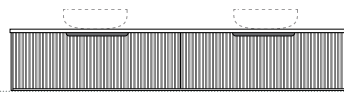

Wallmount height

Floor

Cove 10

Length-1800mm

Cove 11

Length-1800mm

Cove 12

Length-1800mm

Wallmount height

Floor

Price list

Above Counter

Basins included

Optional Extras

Symphony

Caesarstone
Dekton