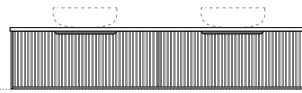

Wallmount height

Floor

Cove 7

Length-1500mm

Cove 8

Length-1500mm

Cove 9

Length-1500mm