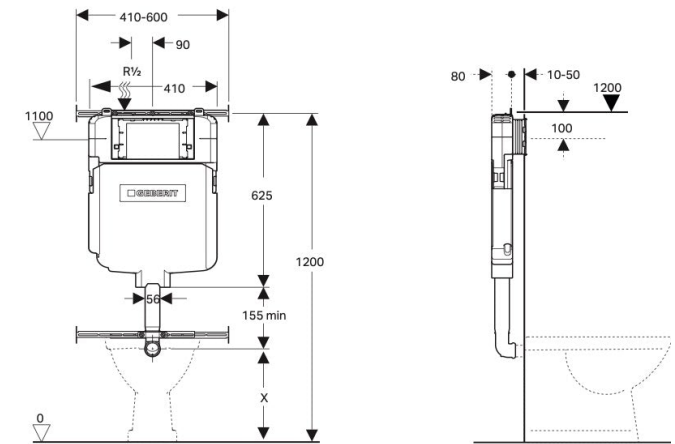

The Rigid Eyre Rimless Concealed Cistern Toilet

Equipped with world-class Geberit flushing systems, Duraplas seat covers and contemporary rimless designs, our ceramic toilets are flushed with success. Ideal for small bathrooms and powder rooms, The Rigid Eyre sits flush against the wall with the cistern concealed in a wall cavity. It has a stunning simplicity and clean angular form. Simply add Geberit flush plates of your choice, to complete the suite.

- Discontinued model
- 600mm projection from wall
- Soft-closing seat is lightweight
- Flush button sold separately
- 20-year warranty
- 4-star WELS rating
- Water efficiency of 3L litres per half flush; 4.6 per full flush
- P trap: 180mm

PRODUCT

THE RIGID EYRE RIMLESS CONCEALED CISTERN TOILET

CODE

IDC-EYRER600-C-R + GEBERIT SIGMA 8 109.795.00.1

SIZE

600MM X 410MM X 355MM