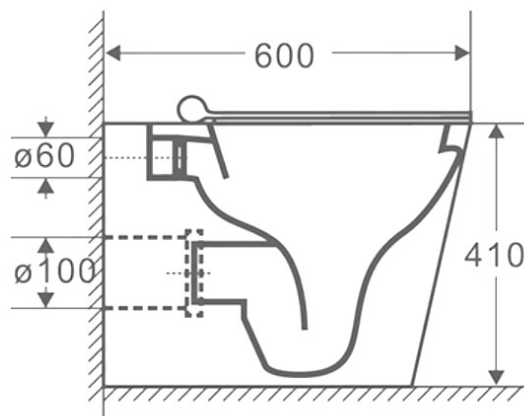

The Rigid Eyre Rimless Concealed Cistern Toilet

Equipped with world-class Geberit flushing systems, Duraplas seat covers and contemporary rimless designs, our ceramic toilets are flushed with success. Ideal for small bathrooms and powder rooms, The Rigid Eyre sits flush against the wall with the cistern concealed in a wall cavity. It has a stunning simplicity and clean angular form. Simply add Geberit flush plates of your choice, to complete the suite.

- Discontinued model
- 600mm projection from wall
- Soft-closing seat is lightweight
- Flush button sold separately
- 20-year warranty
- 4-star WELS rating
- Water efficiency of 3L litres per half flush; 4.6 per full flush
- P trap: 180mm

PRODUCT

THE RIGID EYRE RIMLESS CONCEALED CISTERN TOILET

CODE

IDC-EYRER600-C-R + GEBERIT SIGMA 8 109.795.00.1

SIZE

600MM X 410MM X 355MM