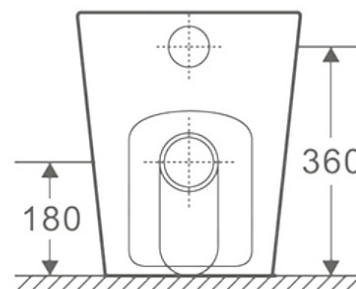

The Rigid Eyre Rimless Concealed Cistern Toilet

Equipped with world-class Geberit flushing systems, Duraplas seat covers and contemporary rimless designs, our ceramic toilets are flushed with success. Ideal for small bathrooms and powder rooms, The Rigid Eyre sits flush against the wall with the cistern concealed in a wall cavity. It has a stunning simplicity and clean angular form. Simply add Geberit flush plates of your choice, to complete the suite.

- Discontinued model
- 600mm projection from wall
- Soft-closing seat is lightweight
- Flush button sold separately
- 20-year warranty
- 4-star WELS rating
- Water efficiency of 3L litres per half flush; 4.6 per full flush
- P trap: 180mm

PRODUCT

THE RIGID EYRE RIMLESS CONCEALED CISTERN TOILET

CODE

IDC-EYRER600-C-R + GEBERIT SIGMA 8 109.795.00.1

SIZE

600MM X 410MM X 355MM