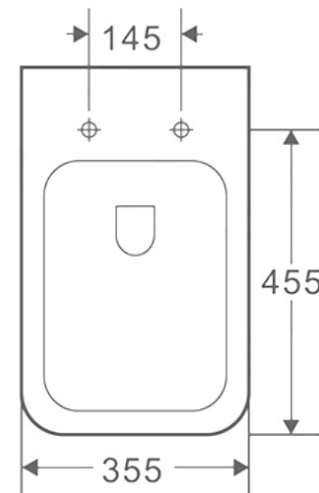

The Rigid Eyre Rimless Concealed Cistern Toilet

Equipped with world-class Geberit flushing systems, Duraplas seat covers and contemporary rimless designs, our ceramic toilets are flushed with success. Ideal for small bathrooms and powder rooms, The Rigid Eyre sits flush against the wall with the cistern concealed in a wall cavity. It has a stunning simplicity and clean angular form. Simply add Geberit flush plates of your choice, to complete the suite.

- Discontinued model
- 600mm projection from wall
- Soft-closing seat is lightweight
- Flush button sold separately
- 20-year warranty
- 4-star WELS rating
- Water efficiency of 3L litres per half flush; 4.6 per full flush
- P trap: 180mm

PRODUCT

THE RIGID EYRE RIMLESS CONCEALED CISTERN TOILET

CODE

IDC-EYRER600-C-R + GEBERIT SIGMA 8 109.795.00.1

SIZE

600MM X 410MM X 355MM