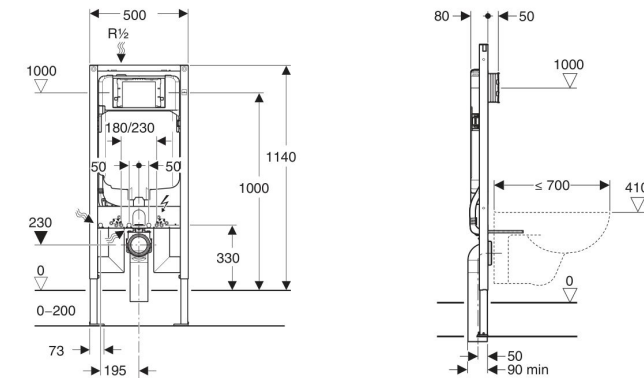

## The Hillier Rimless Wall-Hung Toilet

Equipped with world-class Geberit flushing systems, Duraplas seat covers and contemporary rimless designs, our ceramic toilets are flushed with success. Choose the wall-hung option, add Geberit flush plates to complete the suite. The Hillier has an elegantly rounded contour and organic shape that complements numerous bathroom designs.

- Wall-hung with concealed flushing system
- Soft-closing seat is lightweight
- Flush button not included
- 580mm x 365mm x 415mm
- 20-year warranty
- 4-star WELS rating
- Water efficiency of 3L litres per half flush; 4.6 per full flush

PRODUCT

THE HILLIER RIMLESS WALL-HUNG TOILET

CODE

IDC-HILLIER580-WH-R

SIZE

580MM X 365MM X 415MM