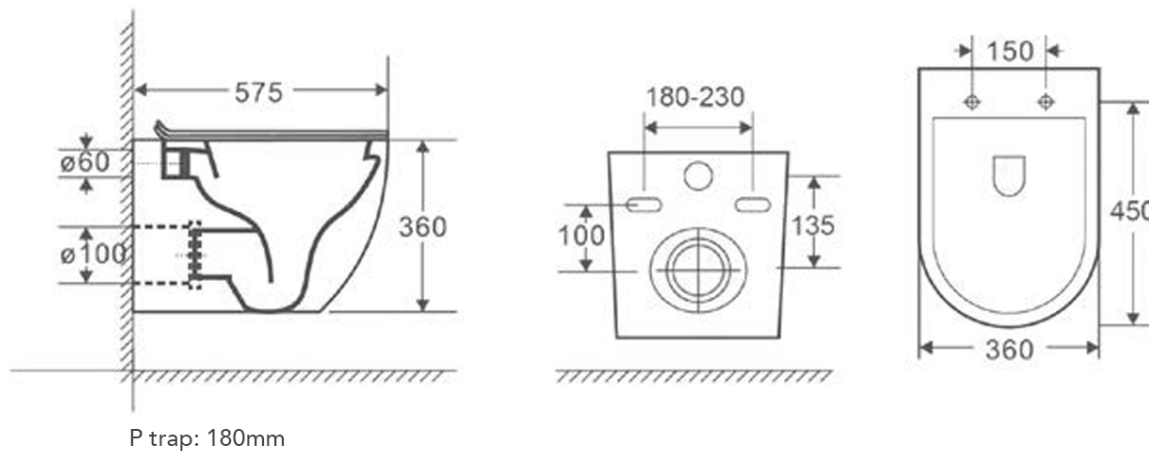

## The Hillier Rimless Wall-Hung Toilet

Equipped with world-class Geberit flushing systems, Duraplas seat covers and contemporary rimless designs, our ceramic toilets are flushed with success. Choose the wall-hung option, add Geberit flush plates to complete the suite. The Hillier has an elegantly rounded contour and organic shape that complements numerous bathroom designs.

- Wall-hung with concealed flushing system
- Soft-closing seat is lightweight
- Flush button not included
- 580mm x 365mm x 415mm
- 20-year warranty
- 4-star WELS rating
- Water efficiency of 3L litres per half flush; 4.6 per full flush

PRODUCT

THE HILLIER RIMLESS WALL-HUNG TOILET

CODE

IDC-HILLIER580-WH-R

SIZE

580MM X 365MM X 415MM