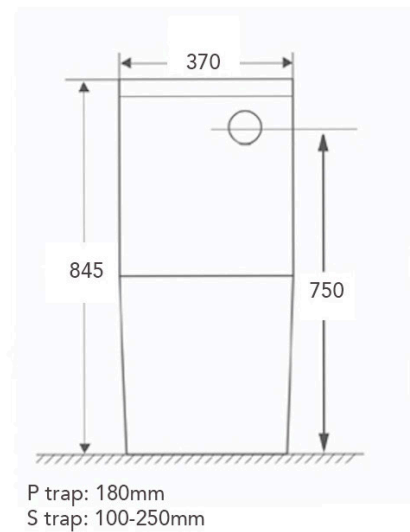

The Hillier Rimless Wall-Faced Two-Piece Toilet

Equipped with world-class Geberit flushing systems, Duraplas seat covers and contemporary rimless designs, our ceramic toilets are flushed with success. Choose from wall-faced and concealed tank options, and add Geberit flush plates to complete the suite. The Hillier has an elegantly rounded contour and organic shape that complements numerous bathroom designs.

- Two-piece (toilet and cistern)
- Soft-closing seat is lightweight
- 665mm x 370mm x 845mm
- 20-year warranty
- 4-star WELS rating
- Water efficiency of 3L litres per half flush; 4.6 per full flush

PRODUCT

THE HILLIER RIMLESS WALL-FACED TWO-PIECE TOILET

CODE

IDC-HILLIER-665-TP-R

SIZE

665MM X 370MM X 845MM