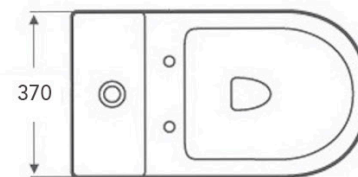

The Hillier Rimless Wall-Faced Two-Piece Toilet

Equipped with world-class Geberit flushing systems, Duraplas seat covers and contemporary rimless designs, our ceramic toilets are flushed with success. Choose from wall-faced and concealed tank options, and add Geberit flush plates to complete the suite. The Hillier has an elegantly rounded contour and organic shape that complements numerous bathroom designs.

- Two-piece (toilet and cistern)
- Soft-closing seat is lightweight
- 665mm x 370mm x 845mm
- 20-year warranty
- 4-star WELS rating
- Water efficiency of 3L litres per half flush; 4.6 per full flush

PRODUCT

THE HILLIER RIMLESS WALL-FACED TWO-PIECE TOILET

CODE

IDC-HILLIER-665-TP-R

SIZE

665MM X 370MM X 845MM