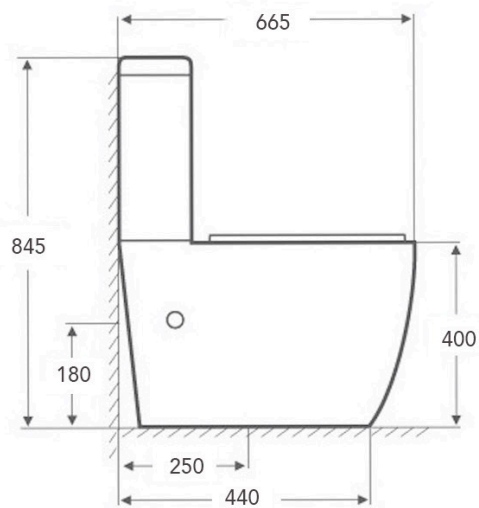

The Hillier Rimless Wall-Faced Two-Piece Toilet

Equipped with world-class Geberit flushing systems, Duraplas seat covers and contemporary rimless designs, our ceramic toilets are flushed with success. Choose from wall-faced and concealed tank options, and add Geberit flush plates to complete the suite. The Hillier has an elegantly rounded contour and organic shape that complements numerous bathroom designs.

- Two-piece (toilet and cistern)
- Soft-closing seat is lightweight
- 665mm x 370mm x 845mm
- 20-year warranty
- 4-star WELS rating
- Water efficiency of 3L litres per half flush; 4.6 per full flush

PRODUCT

THE HILLIER RIMLESS WALL-FACED TWO-PIECE TOILET

CODE

IDC-HILLIER-665-TP-R

SIZE

665MM X 370MM X 845MM