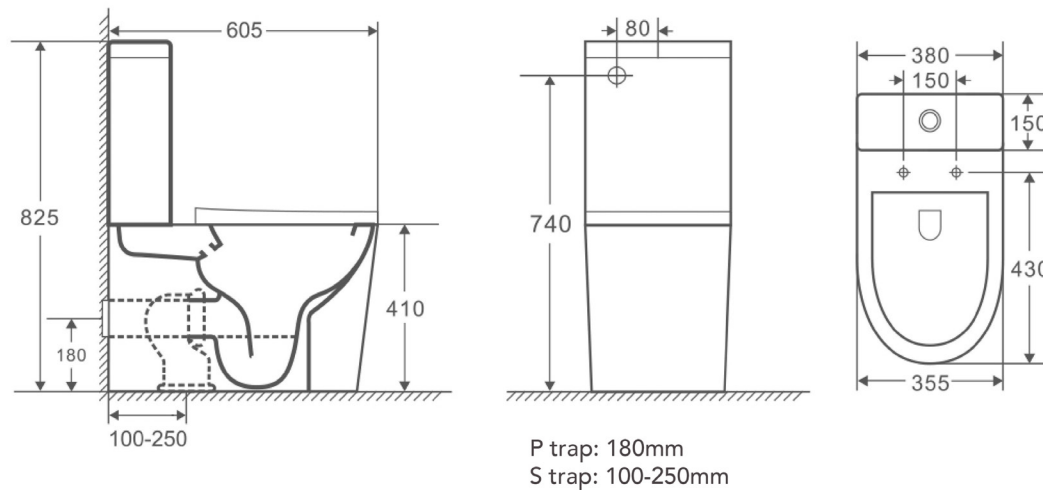

The Eyre Rimless Wall-Faced Two-Piece Toilet

Equipped with world-class Geberit flushing systems, Duraplas seat covers and contemporary rimless designs, our ceramic toilets are flushed with success. Choose from wall-faced and concealed tank options, and add Geberit flush plates to complete the suite. Strikingly minimal in appearance, The Eyre can be combined with a variety of design styles, and allows for easy cleaning.

- Two-piece (toilet and cistern)
- Soft-closing seat is lightweight
- 605mm x 380mm x 825mm
- 20-year warranty
- 4-star WELS rating
- Water efficiency of 3L litres per half flush; 4.6 per full flush

PRODUCT

THE EYRE RIMLESS WALL-FACED TWO-PIECE TOILET

CODE

IDC-EYRE605-TP-R

SIZE

605 X 380 X 825MM