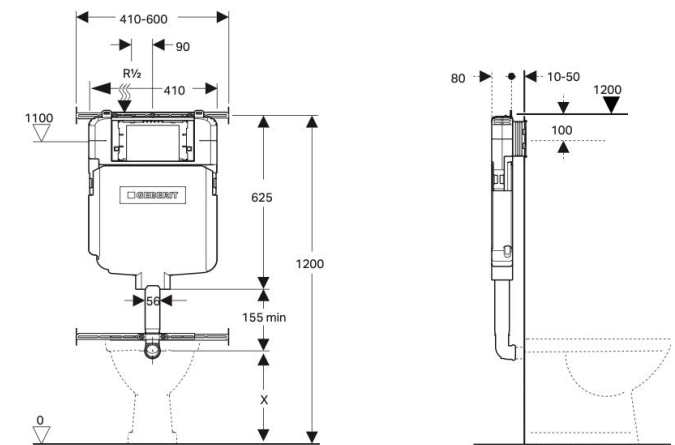

The Eyre Rimless Concealed Cistern Toilet

Equipped with world-class Geberit flushing systems, Duraplas seat covers and contemporary rimless designs, our ceramic toilets are flushed with success. Choose from wall-faced and concealed tank options, and add Geberit flush plates to complete the suite. Ideal for small bathrooms and powder rooms, The Eyre sits flush against the wall with the cistern concealed in a wall cavity. It has a stunning simplicity and clean angular form.

- Floor-standing with concealed flushing system
- Soft-closing seat is lightweight
- Flush button not included
- 580mm x 370mm x 430mm
- P trap: 180mm

PRODUCT

THE EYRE RIMLESS CONCEALED CISTERN TOILET

CODE

IDC-EYRE580-C-R + GEBERIT SIGMA 8 109.795.00.1

SIZE

580MM X 370MM X 430MM