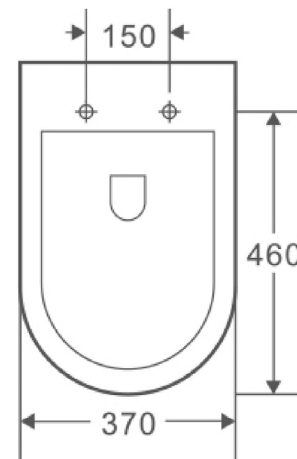

The Eyre Rimless Concealed Cistern Toilet

Equipped with world-class Geberit flushing systems, Duraplas seat covers and contemporary rimless designs, our ceramic toilets are flushed with success. Choose from wall-faced and concealed tank options, and add Geberit flush plates to complete the suite. Ideal for small bathrooms and powder rooms, The Eyre sits flush against the wall with the cistern concealed in a wall cavity. It has a stunning simplicity and clean angular form.

- Floor-standing with concealed flushing system
- Soft-closing seat is lightweight
- Flush button not included
- 580mm x 370mm x 430mm
- P trap: 180mm

PRODUCT

THE EYRE RIMLESS CONCEALED CISTERN TOILET

CODE

IDC-EYRE580-C-R + GEBERIT SIGMA 8 109.795.00.1

SIZE

580MM X 370MM X 430MM