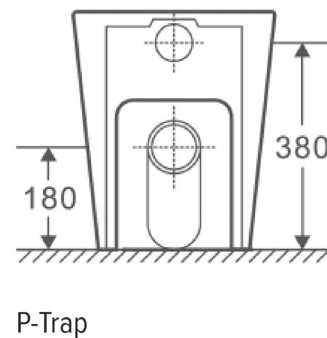

The Eyre Rimless Concealed Cistern Toilet

Equipped with world-class Geberit flushing systems, Duraplas seat covers and contemporary rimless designs, our ceramic toilets are flushed with success. Choose from wall-faced and concealed tank options, and add Geberit flush plates to complete the suite. Ideal for small bathrooms and powder rooms, The Eyre sits flush against the wall with the cistern concealed in a wall cavity. It has a stunning simplicity and clean angular form.

- Floor-standing with concealed flushing system
- Soft-closing seat is lightweight
- Flush button not included
- 580mm x 370mm x 430mm
- P trap: 180mm

PRODUCT

THE EYRE RIMLESS CONCEALED CISTERN TOILET

CODE

IDC-EYRE580-C-R + GEBERIT SIGMA 8 109.795.00.1

SIZE

580MM X 370MM X 430MM