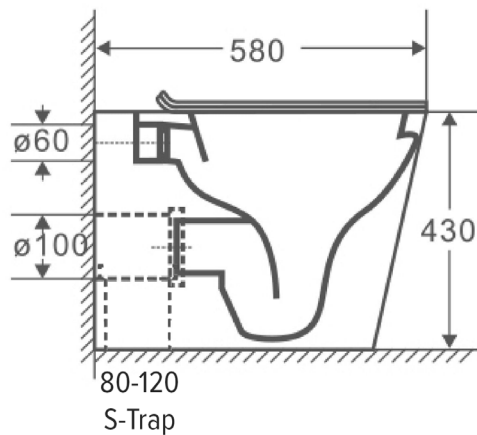

The Eyre Rimless Concealed Cistern Toilet

Equipped with world-class Geberit flushing systems, Duraplas seat covers and contemporary rimless designs, our ceramic toilets are flushed with success. Choose from wall-faced and concealed tank options, and add Geberit flush plates to complete the suite. Ideal for small bathrooms and powder rooms, The Eyre sits flush against the wall with the cistern concealed in a wall cavity. It has a stunning simplicity and clean angular form.

- Floor-standing with concealed flushing system
- Soft-closing seat is lightweight
- Flush button not included
- 580mm x 370mm x 430mm
- P trap: 180mm

PRODUCT

THE EYRE RIMLESS CONCEALED CISTERN TOILET

CODE

IDC-EYRE580-C-R + GEBERIT SIGMA 8 109.795.00.1

SIZE

580MM X 370MM X 430MM