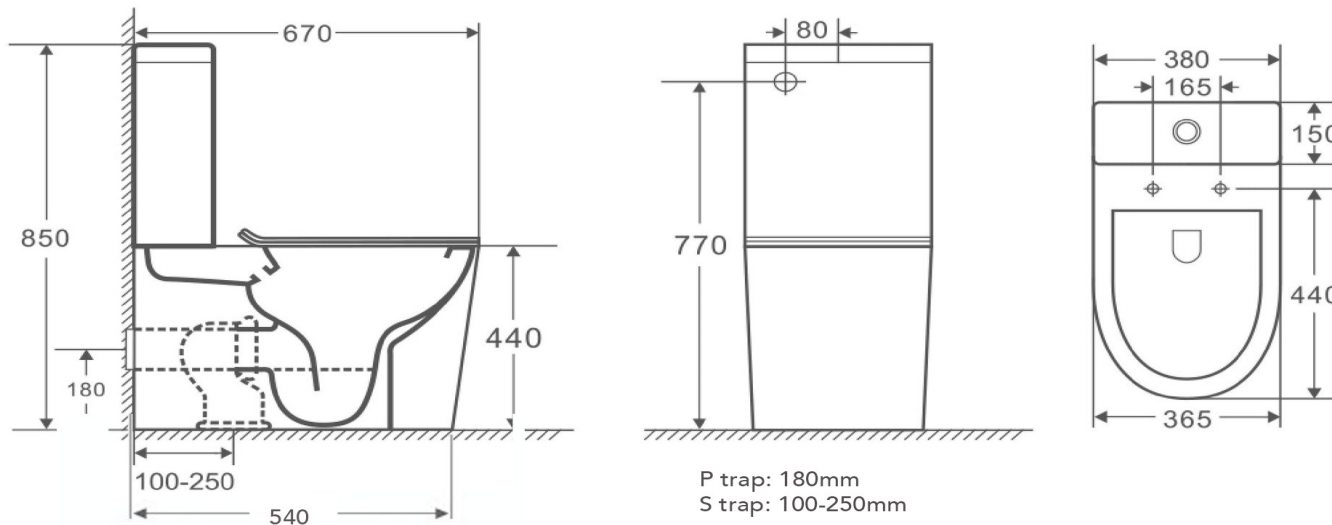

The Argyle Rimless Wall-Faced Two-Piece Toilet

Equipped with world-class Geberit flushing systems, Duraplas seat covers and contemporary rimless designs, our ceramic toilets are flushed with success. Choose from wall-faced and concealed tank options, and add Geberit flush plates to complete the suite. The Argyle, our largest style, makes an elegant statement in an airy bathroom.

- Two-piece (toilet and cistern)
- Soft-closing seat is lightweight
- 670mm x 380mm x 850mm
- 20-year warranty
- 4-star WELS rating
- Water efficiency of 3L litres per half flush; 4.6 per full flush

PRODUCT

THE ARGYLE RIMLESS WALL-FACED TWO-PIECE TOILET

CODE

IDC-ARGYLE-670-TP-R

SIZE

670MM X 380MM X 850MM