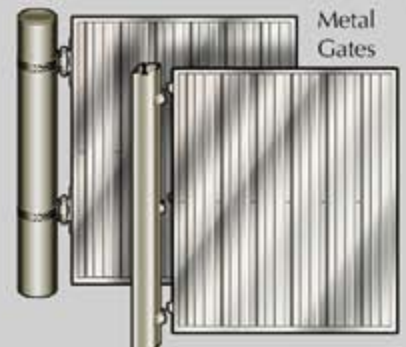

Metal
Gates