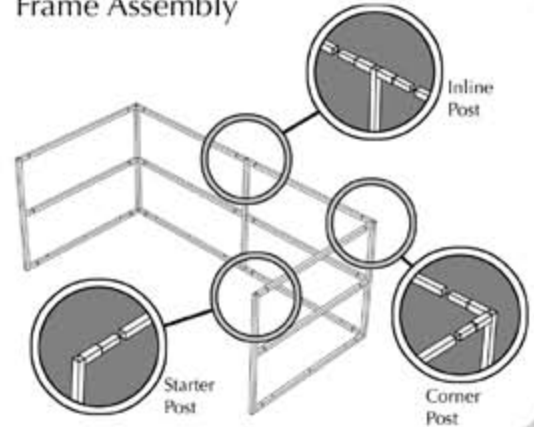

VARIETY OF GATE OPTIONS

- EASY INSTALLATION
- NO WELDING REQUIRED
- STANDARD 4" AND HEAVY DUTY 6 5/8" POSTS
- VARIETY OF COLORS AND TEXTURES

Order online at
www.ChoiceEnclosures.com
 or call us at
 314 . 524 . 2040

CHOICE ENCLOSURES
 BY REPLICATIONS UNLIMITED

Frame Sizes:

HEIGHT (6' or 8')	A	B	C	D	E	F	G
SIDE	10'	10'	12'	12'	10'	12'	12'
BACK	10'	12'	12'	16'	20'	20'	24'

Frame Assembly

Colors:

Upgrade to a custom metal color. Ask for details.