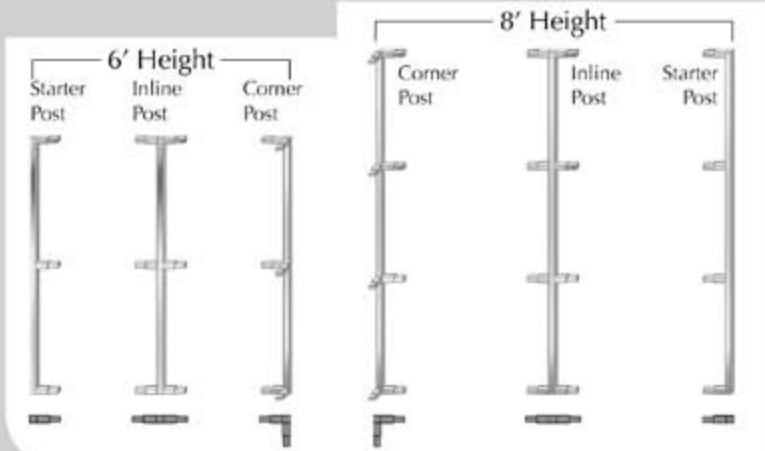

Components:

MODULAR FRAMING SYSTEM

- FAST & SIMPLE INSTALLATION
- SELF SUPPORTING - NO POSTS NEEDED
- STRONG 2" TUBULAR STEEL
- AVAILABLE IN 6' & 8' HEIGHTS

ECONOMIC VALUE

- MORE DURABLE THAN FENCING
- 10 YEAR MANUFACTURES WARRANTY
- VARIETY OF COLORS
- ABILITY TO MATCH EXISTING STRUCTURES

VARIETY OF GATE OPTIONS

- EASY INSTALLATION
- NO WELDING REQUIRED
- STANDARD 4" AND HEAVY DUTY 6 5/8" POSTS
- VARIETY OF COLORS AND TEXTURES

Order online at
www.ChoiceEnclosures.com
 or call us at
 314 . 524 . 2040

CHOICE ENCLOSURES
 BY REPLICATIONS UNLIMITED

Frame Sizes:

HEIGHT (6' or 8')	A	B	C	D	E	F	G
SIDE	10'	10'	12'	12'	10'	12'	12'
BACK	10'	12'	12'	16'	20'	20'	24'

Frame Assembly

Colors:

Upgrade to a custom metal color. Ask for details.