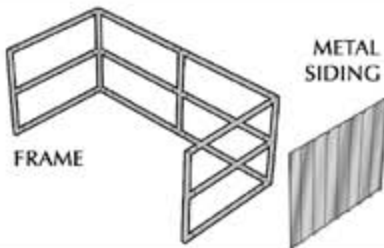

Components:

MODULAR FRAMING SYSTEM

- FAST & SIMPLE INSTALLATION
- SELF SUPPORTING - NO POSTS NEEDED
- STRONG 2" TUBULAR STEEL
- AVAILABLE IN 6' & 8' HEIGHTS

ECONOMIC VALUE

- MORE DURABLE THAN FENCING
- 10 YEAR MANUFACTURES WARRANTY
- VARIETY OF COLORS
- ABILITY TO MATCH EXISTING STRUCTURES