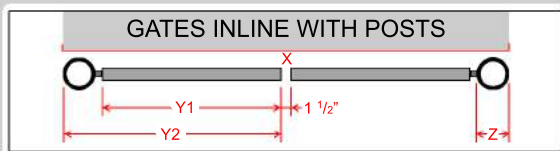

CHOICE ENCLOSURES

BY REPLICATIONS UNLIMITED

GATE OPTIONS

Framing System:

Our system starts with a heavy duty welded + powder coated steel framing components with many built in features.

**HEAVY DUTY
1/4" STEEL
POWDER
COATED
FRAME**

**BUILT IN
CAIN BOLT
AND
LATCH
SYSTEM**

**FRONT
FACING
GATE HIDES
GAPS &
POSTS**

Gate Specifications:

Gates are custom fit to each project.

| GATE SPECIFICATIONS | | | | X | Y1 | Y2 | Z |
|---------------------|-----|---------|----|---|----|----|--------|
| 6 FT | A | B | C | | | | 6 5/8" |
| 7 FT | 68" | 66 3/4" | 9 | | | | 6 5/8" |
| 8 FT | 80" | 79 1/4" | 10 | | | | 6 5/8" |
| | 92" | 90 3/4" | 11 | | | | 6 5/8" |