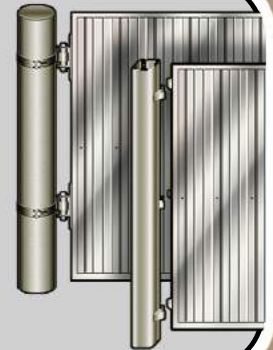

Post Options:

Heavy Duty
 Post (6 5/8")

Standard
 Post (4")

STANDARD & HEAVY DUTY POSTS

- ISOLATED FROM ENCLOSURE
- POWDER COATED
- VARIETY OF COLORS
- ADJUSTABLE HINGES (HEAVY DUTY ONLY)

Metal Gate/Frame + Post Colors: Upgrade to a custom metal color. Ask for details.