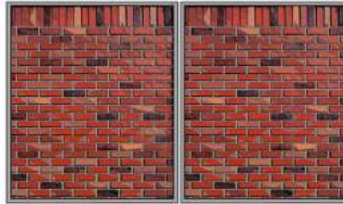

**BASED ON
PROJECT'S
DIMENSIONS**

Order online at
www.ChoiceEnclosures.com
 or call us at
 314 . 524 . 2040

CHOICE ENCLOSURES

BY REPLICATIONS UNLIMITED

Gate Paneling Options:

STANDARD OPTIONS

METAL - TAN (OTHER COLORS SHOWN BELOW)

SLANTED WOOD - BROWN

SPECIAL ORDER OPTIONS

CLEAN BRICK - RED CHIPOLTE

CLEAN BRICK - TAN

LEDGESTONE - MOUNTAIN COUNTRY

TONGUE & GROOVE WOOD - MULTI-TONE

VIRGINIA STACKED STONE - RUSTIC GREY

RECLAIMED WOOD - AGED DRIFTWOOD

Post Options:

Heavy Duty
 Post (6 5/8")

Standard
 Post (4")

STANDARD & HEAVY DUTY POSTS

- ISOLATED FROM ENCLOSURE
- POWDER COATED
- VARIETY OF COLORS
- ADJUSTABLE HINGES (HEAVY DUTY ONLY)

Metal Gate/Frame + Post Colors: Upgrade to a custom metal color. Ask for details.

Cocoa

Tan

Charcoal

Light Stone

Alamo White

Post Colors