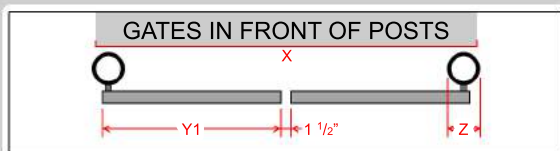

**BUILT IN
CAIN BOLT
AND
LATCH
SYSTEM**

**FRONT
FACING
GATE HIDES
GAPS &
POSTS**

Gate Specifications:

Gates are custom fit to each project.

| GATE SPECIFICATIONS | | | | X | Y1 | Y2 | Z |
|---------------------|-----|---------|----|---|----|----|--------|
| 6 FT | A | B | C | | | | 6 5/8" |
| 7 FT | 68" | 66 3/4" | 9 | | | | 6 5/8" |
| 8 FT | 80" | 79 1/4" | 10 | | | | 6 5/8" |
| | 92" | 90 3/4" | 11 | | | | 6 5/8" |