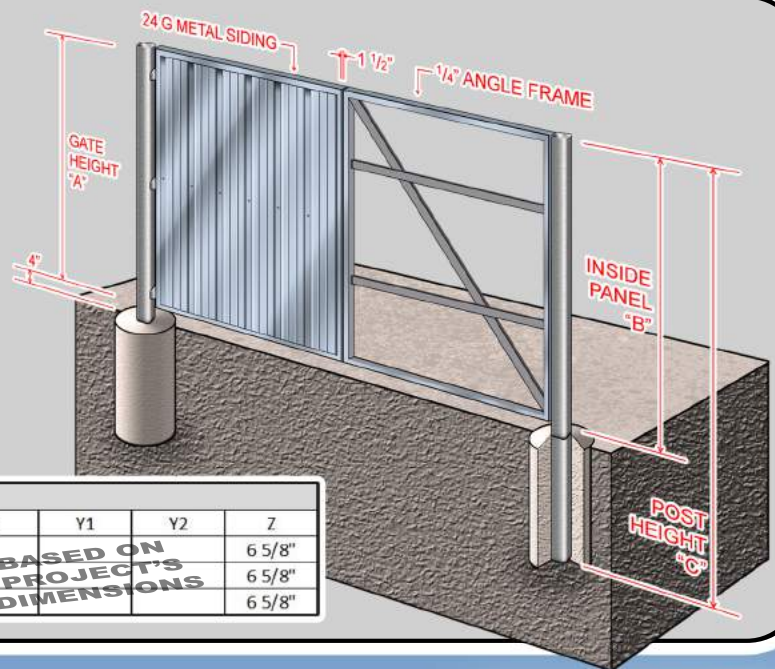

CHOICE ENCLOSURES

BY REPLICATIONS UNLIMITED

GATE OPTIONS

Framing System:

Our system starts with a heavy duty welded + powder coated steel framing components with many built in features.

**HEAVY DUTY
1/4" STEEL
POWDER
COATED
FRAME**

**BUILT IN
CAIN BOLT
AND
LATCH
SYSTEM**

**FRONT
FACING
GATE HIDES
GAPS &
POSTS**

Gate Specifications:

Gates are custom fit to each project.

| GATE SPECIFICATIONS | | | | X | Y1 | Y2 | Z |
|---------------------|-----|---------|----|---|----|----|--------|
| 6 FT | A | B | C | | | | 6 5/8" |
| 7 FT | 68" | 66 3/4" | 9 | | | | 6 5/8" |
| 8 FT | 80" | 79 1/4" | 10 | | | | 6 5/8" |
| | 92" | 90 3/4" | 11 | | | | 6 5/8" |

Post Options:

Heavy Duty
 Post (6 5/8")

Standard
 Post (4")

STANDARD & HEAVY DUTY POSTS

- ISOLATED FROM ENCLOSURE
- POWDER COATED
- VARIETY OF COLORS
- ADJUSTABLE HINGES (HEAVY DUTY ONLY)

Metal Gate/Frame + Post Colors: Upgrade to a custom metal color. Ask for details.