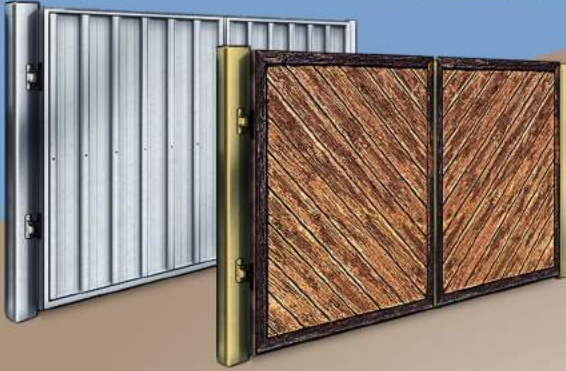

CHOICE ENCLOSURES

BY REPLICATIONS UNLIMITED

GATE OPTIONS

Framing System:

Our system starts with a heavy duty welded + powder coated steel framing components with many built in features.

**HEAVY DUTY
1/4" STEEL
POWDER
COATED
FRAME**

**BUILT IN
CAIN BOLT
AND
LATCH
SYSTEM**

**FRONT
FACING
GATE HIDES
GAPS &
POSTS**

Gate Specifications:

Gates are custom fit to each project.

| GATE SPECIFICATIONS | | | | X | Y1 | Y2 | Z |
|---------------------|-----|---------|----|---|----|----|--------|
| 6 FT | A | B | C | | | | 6 5/8" |
| 7 FT | 68" | 66 3/4" | 9 | | | | 6 5/8" |
| 8 FT | 80" | 79 1/4" | 10 | | | | 6 5/8" |
| | 92" | 90 3/4" | 11 | | | | 6 5/8" |

**BASED ON
PROJECT'S
DIMENSIONS**

Order online at
www.ChoiceEnclosures.com
 or call us at
 314 . 524 . 2040

CHOICE ENCLOSURES

BY REPLICATIONS UNLIMITED

Gate Paneling Options:

STANDARD OPTIONS

METAL - TAN (OTHER COLORS SHOWN BELOW)

SLANTED WOOD - BROWN

SPECIAL ORDER OPTIONS

CLEAN BRICK - RED CHIPOLTE

CLEAN BRICK - TAN

LEDGESTONE - MOUNTAIN COUNTRY

TONGUE & GROOVE WOOD - MULTI-TONE

VIRGINIA STACKED STONE - RUSTIC GREY

RECLAIMED WOOD - AGED DRIFTWOOD