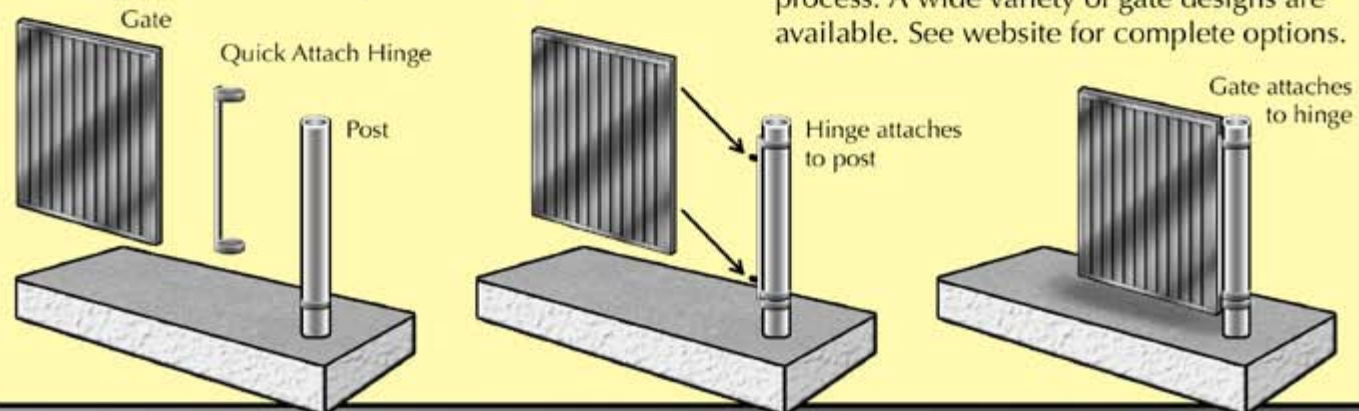

The **CHOICE ENCLOSURES** System is a relatively new category that is classified as "modular panel system" design which provides outstanding aesthetics, design versatility and cost savings. This system can be installed in 1 to 1.5 days as opposed to 2-3 times the time of a masonry system. This brochure will provide information on how the system works and on all the wall and gate options and design versatility.

## • Framing Configuration

The system is based on a unique design where the horizontal square tubing quickly slides into any of the three posts types.

## • Framing Components

## • Hinge & Gate System

Shown here is a unique system that allows the gate to be attached *without* a welding process. A wide variety of gate designs are available. See website for complete options.