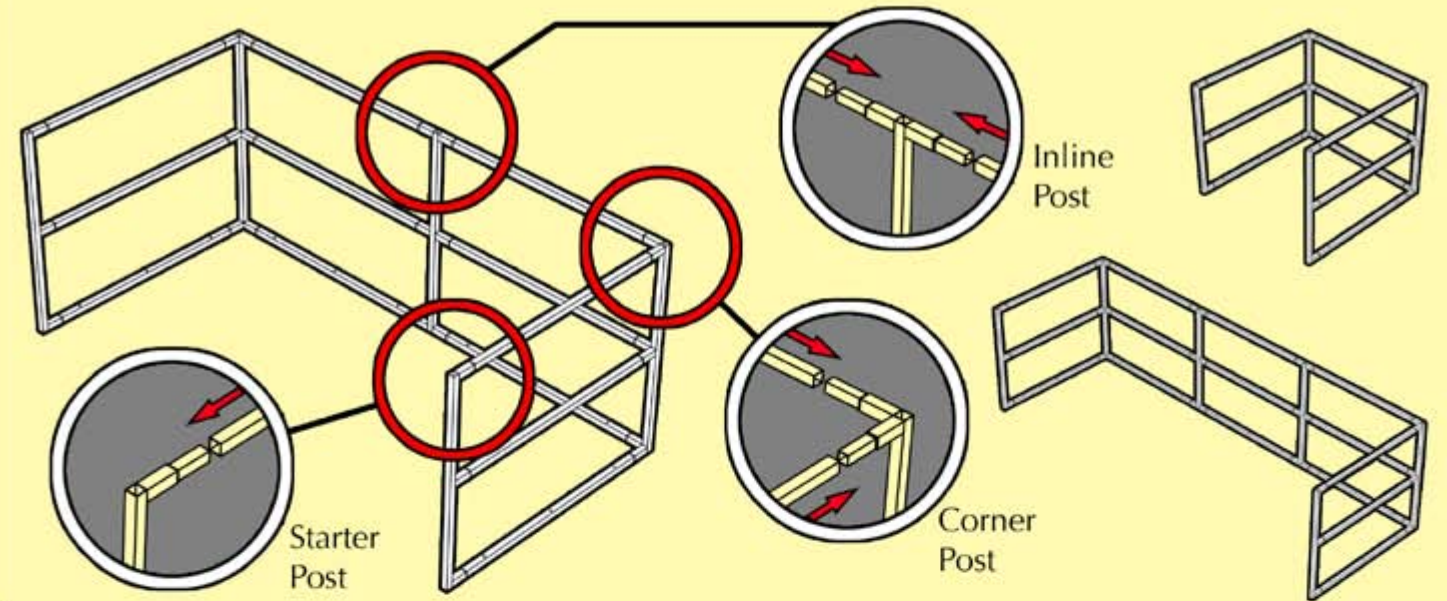

## A REVOLUTIONARY NEW SYSTEM

- FAST & EASY SET UP FROM START TO FINISH
- THE LOOK OF REAL STONE, BRICK AND WOOD
- DURABILITY THAT INCLUDES A 10 YEAR WARRANTY
- MATCH THE LOOK OF EXISTING STRUCTURES WITH CUSTOMIZABLE OPTIONS
- HEAVY DUTY GATE SYSTEM
- COST AND TIME SAVING OVER LABOR INTENSIVE MASONRY
- SELF SUPPORTING FRAME

The **CHOICE ENCLOSURES** System is a relatively new category that is classified as "modular panel system" design which provides outstanding aesthetics, design versatility and cost savings. This system can be installed in 1 to 1.5 days as opposed to 2-3 times the time of a masonry system. This brochure will provide information on how the system works and on all the wall and gate options and design versatility.

## • Framing Configuration

The system is based on a unique design where the horizontal square tubing quickly slides into any of the three posts types.