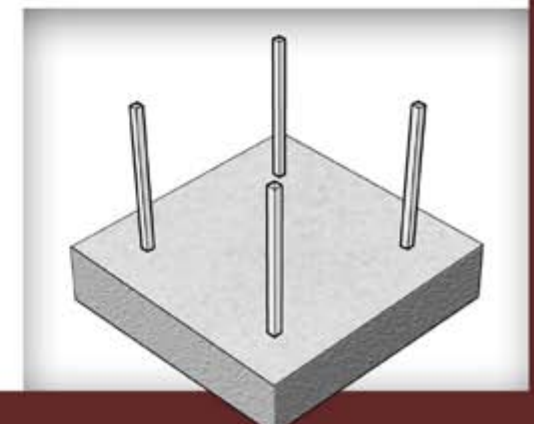

## • Framing Configuration

The system is based on a unique design where the horizontal square tubing quickly slides into any of the three posts types.

## • Framing Components

## • Hinge & Gate System

Shown here is a unique system that allows the gate to be attached *without* a welding process. A wide variety of gate designs are available. See website for complete options.

## Break-Away View of the CHOICE ENCLOSURE System Kit

The bottom rail will have pre-drilled holes for the bolt system that can be based on an expanding concrete anchor or epoxy gluing a threaded rod into the deck.