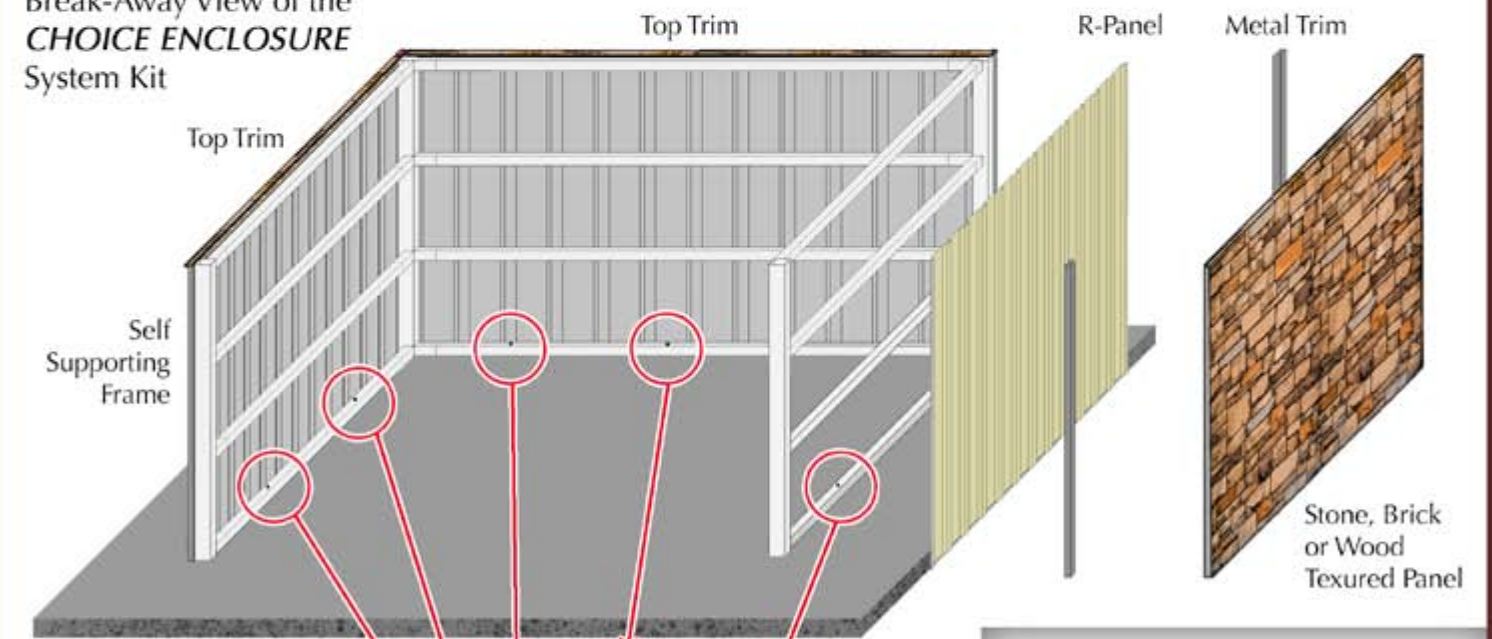

## • Framing Configuration

The system is based on a unique design where the horizontal square tubing quickly slides into any of the three posts types.

## • Framing Components

## • Hinge & Gate System

Shown here is a unique system that allows the gate to be attached *without* a welding process. A wide variety of gate designs are available. See website for complete options.

## Break-Away View of the CHOICE ENCLOSURE System Kit

The bottom rail will have pre-drilled holes for the bolt system that can be based on an expanding concrete anchor or epoxy gluing a threaded rod into the deck.