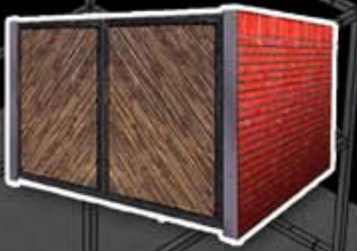

## • Hinge & Gate System

Shown here is a unique system that allows the gate to be attached *without* a welding process. A wide variety of gate designs are available. See website for complete options.

## Break-Away View of the CHOICE ENCLOSURE System Kit

The bottom rail will have pre-drilled holes for the bolt system that can be based on an expanding concrete anchor or epoxy gluing a threaded rod into the deck.

# CHOICE ENCLOSURES KIT SYSTEMS

CLEAN BRICK SIDE PANELS - CEK 2402

LEDGESTONE SIDE PANELS - CEK 2455

CLEAN BRICK SIDE PANELS WITH COLUMNS - CEK 2402C

LEDGESTONE SIDE PANELS WITH COLUMNS - CEK 2455C

CLEAN BRICK WAINSCOT - CEK 2402W