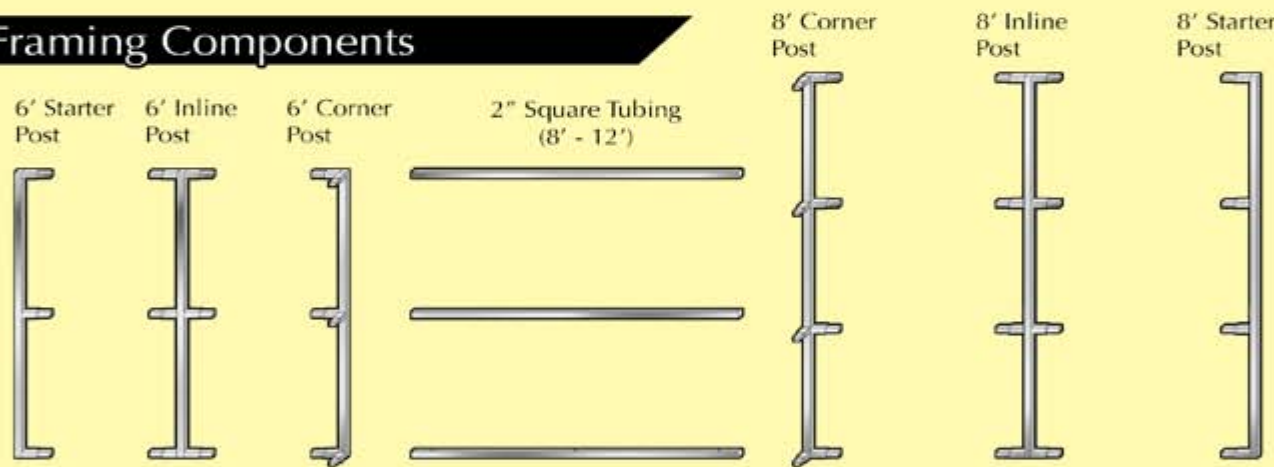

• Framing Components