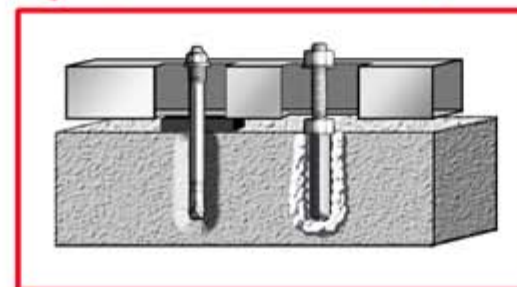

## • Framing Configuration

The system is based on a unique design where the horizontal square tubing quickly slides into any of the three posts types.

## • Hinge & Gate System

Shown here is a unique system that allows the gate to be attached *without* a welding process. A wide variety of gate designs are available. See website for complete options.

## Break-Away View of the CHOICE ENCLOSURE System Kit

The bottom rail will have pre-drilled holes for the bolt system that can be based on an expanding concrete anchor or epoxy gluing a threaded rod into the deck.