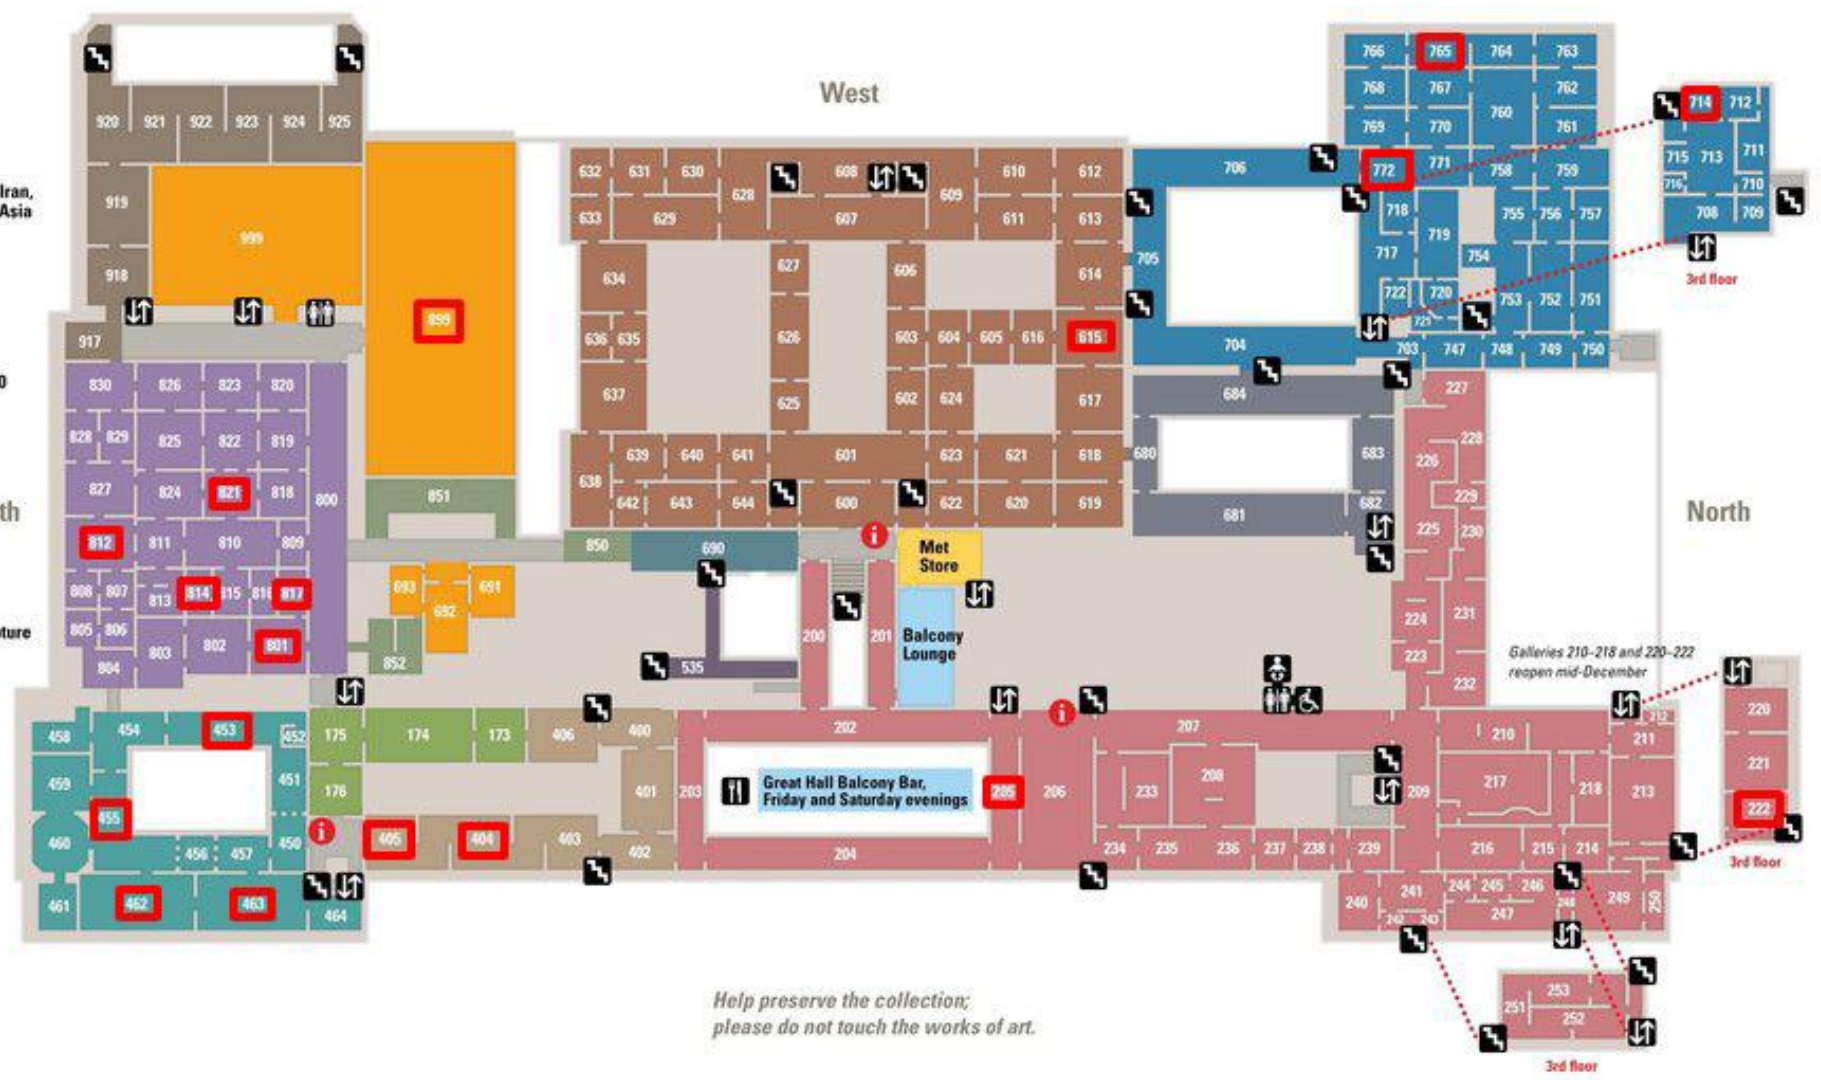

2nd and 3rd Floors

- 703-772 The American Wing
- 400-406 Ancient Near Eastern Art
- 450-464 Art of the Arab Lands, Turkey, Iran, Central Asia, and Later South Asia
- 200-253 Asian Art
- 690-693 Drawings and Prints
- 600-644 European Paintings, 1250-1800
- 173-176 Greek and Roman Art
- 917-925 Modern and Contemporary Art
- 680-684 Musical Instruments
- 800-830 19th- and Early 20th-Century European Paintings and Sculpture
- 850-852 Photographs

- Special Exhibitions and New Installations
- Met Stores
- Cafes and Restaurants

*Help preserve the collection;
please do not touch the works of art.*