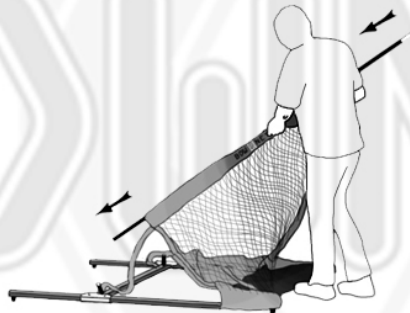

BOWNET
.net

**Assembly Instructions for
SoloKicker**

1. Lay the net out, with one of the hinges on the ground, open and click long and short legs out.

2. Move to the other side of net and click out both legs. Place rubber feet on ground

3. Untangle Net and lay inbetween front legs on the ground.

4. Join the poles together (B) Then slide the pole down the long side sleeve, placing end into pipe

5. Repeat on other side of net inserting the pole end into pipe

6. Take the two top rods and insert into couplings

7. Pull pole forward, whilst pulling Net sleeve up and loop cord over pole top. (see inserts)

NOTE :
Don't pull the pole top down passed 7' you must reach up to loop the net. If you're short you can tip the whole frame towards you