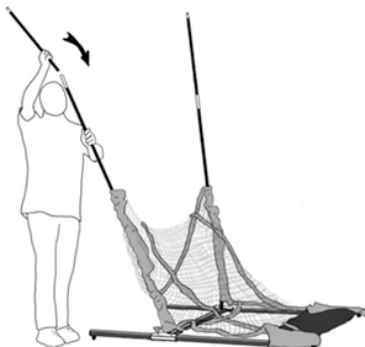

BOWNET
.net

**Assembly Instructions for
SoloKicker**

1. Lay the net out, with one of the hinges on the ground, open and click long and short legs out.

2. Move to the other side of net and click out both legs. Place rubber feet on ground

3. Untangle Net and lay inbetween front legs on the ground.

4. Join the poles together (B) Then slide the pole down the long side sleeve, placing end into pipe

5. Repeat on other side of net inserting the pole end into pipe

6. Take the two top rods and insert into couplings

7. Pull pole forward, whilst pulling Net sleeve up and loop cord over pole top. (see inserts)

NOTE :
Don't pull the pole top down passed 7' you must reach up to loop the net. If you're short you can tip the whole frame towards you