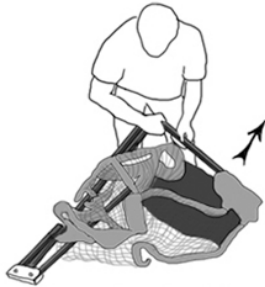

**IMPORTANT
NOTICE**

Do Not Return To The Place Of Purchase
If there is a problem or question about your net contact BOWNET directly

Warning :

- Only use and set up with adult supervision.
- Don't drag. Use two people to move net.
- Don't leave net 'set up' unattended, overnight or for extended periods in inclement weather.
- Keep fingers away from hinges and joints
- Only use a flat thumb to depress buttons
- Net must only be used for the Sport for which it was designed.
- Replace damaged or missing parts IMMEDIATELY
- Never climb or hang on net or framework. Always keep net securely anchored with stakes or sandbags. Unsecured net can fall over causing serious injury or death.

BOWNET
.net

**Assembly Instructions for
SoloKicker**

1. Lay the net out, with one of the hinges on the ground, open and click long and short legs out.

2. Move to the other side of net and click out both legs. Place rubber feet on ground

3. Untangle Net and lay inbetween front legs on the ground.

4. Join the poles together (B) Then slide the pole down the long side sleeve, placing end into pipe

5. Repeat on other side of net inserting the pole end into pipe