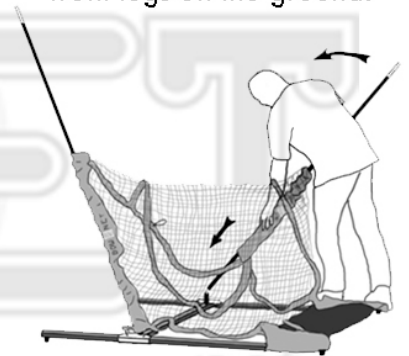

BOWNET
.net

**Assembly Instructions for
SoloKicker**

1. Lay the net out, with one of the hinges on the ground, open and click long and short legs out.

2. Move to the other side of net and click out both legs. Place rubber feet on ground

3. Untangle Net and lay inbetween front legs on the ground.

4. Join the poles together (B) Then slide the pole down the long side sleeve, placing end into pipe

5. Repeat on other side of net inserting the pole end into pipe

6. Take the two top rods and insert into couplings

7. Pull pole forward, whilst pulling Net sleeve up and loop cord over pole top. (see inserts)

NOTE :
Don't pull the pole top down passed 7' you must reach up to loop the net. If you're short you can tip the whole frame towards you