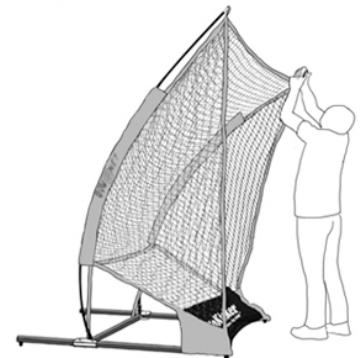

3. Untangle Net and lay inbetween front legs on the ground.

4. Join the poles together (B) Then slide the pole down the long side sleeve, placing end into pipe

5. Repeat on other side of net inserting the pole end into pipe

6. Take the two top rods and insert into couplings

7. Pull pole forward, whilst pulling Net sleeve up and loop cord over pole top. (see inserts)

NOTE :
Don't pull the pole top down passed 7' you must reach up to loop the net. If you're short you can tip the whole frame towards you

8. Repeat, looping with other pole. Velcro rear straps to lower frame

1 year limited Manufactures Warranty on Manufacturing defects only.
For a full description of Warranty- Guarantee-Terms & Conditions.
See www.bownet.net/pages/warranty-page