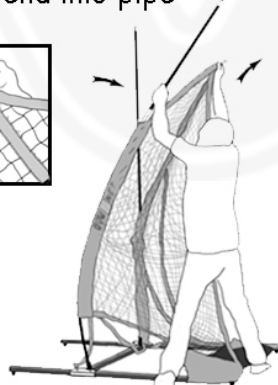

3. Untangle Net and lay inbetween front legs on the ground.

4. Join the poles together (B) Then slide the pole down the long side sleeve, placing end into pipe

5. Repeat on other side of net inserting the pole end into pipe

6. Take the two top rods and insert into couplings

7. Pull pole forward, whilst pulling Net sleeve up and loop cord over pole top. (see inserts)

NOTE :
Don't pull the pole top down passed 7' you must reach up to loop the net. If you're short you can tip the whole frame towards you