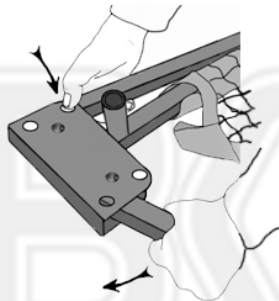

**BOWNET**.net

**Assembly Instructions for  
12' and 18' Nets**

1. With center hinge on the ground. Extend frame to 6'. (1 click) for 12' net. And to 9' (2 clicks) for 18' net

2. Twist Frame over and swing both sides open

3. Open to full width, laying both hinges on the ground.

4. Depress buttons located in hinges and swing legs out to locked position.

5. Repeat with all four legs

6. Take a black pole and slide it down the orange net sleeve. Placing the end into the frame tube. Loop the cord over the rod top (A) Repeat using remaining pole thru other sleeve.

7. Grip Rod pushing direction (C) whilst pulling Orange sleeve up and looping Cord over Poll Top

1 year limited Manufactures Warranty on Manufacturing defects only.  
For a full description of Warranty- Guarantee-Terms & Conditions.  
See [www.bownet.net/pages/warranty-page](http://www.bownet.net/pages/warranty-page)