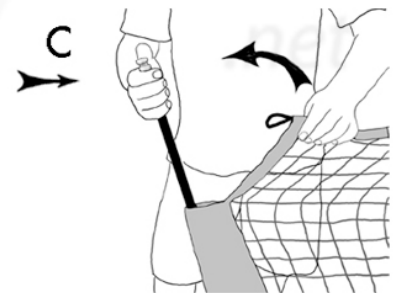

**BOWNET**.net

**Assembly Instructions for  
12' and 18' Nets**

1. With center hinge on the ground. Extend frame to 6'. (1 click) for 12' net. And to 9' (2 clicks) for 18' net

2. Twist Frame over and swing both sides open

3. Open to full width, laying both hinges on the ground.

4. Depress buttons located in hinges and swing legs out to locked position.

5. Repeat with all four legs

6. Take a black pole and slide it down the orange net sleeve. Placing the end into the frame tube. Loop the cord over the rod top (A) Repeat using remaining pole thru other sleeve.

7. Grip Rod pushing direction (C) whilst pulling Orange sleeve up and looping Cord over Poll Top

1 year limited Manufactures Warranty on Manufacturing defects only.  
For a full description of Warranty- Guarantee-Terms & Conditions.  
See [www.bownet.net/pages/warranty-page](http://www.bownet.net/pages/warranty-page)