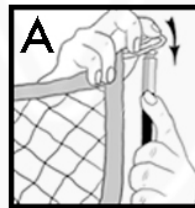

**BOWNET**.net

**Assembly Instructions for  
12' and 18' Nets**

1. With center hinge on the ground. Extend frame to 6'. (1 click) for 12' net. And to 9' (2 clicks) for 18' net

2. Twist Frame over and swing both sides open

3. Open to full width, laying both hinges on the ground.

4. Depress buttons located in hinges and swing legs out to locked position.

5. Repeat with all four legs

6. Take a black pole and slide it down the orange net sleeve. Placing the end into the frame tube. Loop the cord over the rod top (A) Repeat using remaining pole thru other sleeve.

7. Grip Rod pushing direction (C) whilst pulling Orange sleeve up and looping Cord over Poll Top

1 year limited Manufactures Warranty on Manufacturing defects only.  
For a full description of Warranty- Guarantee-Terms & Conditions.  
See [www.bownet.net/pages/warranty-page](http://www.bownet.net/pages/warranty-page)