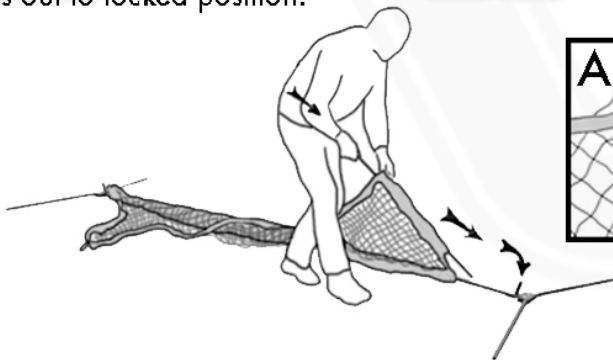

**BOWNET**.net

**Assembly Instructions for  
12' and 18' Nets**

1. With center hinge on the ground. Extend frame to 6'. (1 click) for 12' net. And to 9' (2 clicks) for 18' net

2. Twist Frame over and swing both sides open

3. Open to full width, laying both hinges on the ground.

4. Depress buttons located in hinges and swing legs out to locked position.

5. Repeat with all four legs

6. Take a black pole and slide it down the orange net sleeve. Placing the end into the frame tube. Loop the cord over the rod top (A) Repeat using remaining pole thru other sleeve.