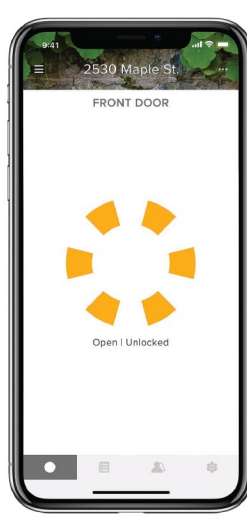

Connected by August

Lock and unlock, share access and see who comes and goes from anywhere using the August app.

August