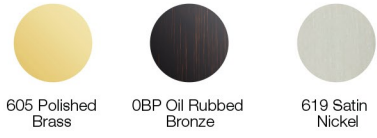

Assure Lock Finishes