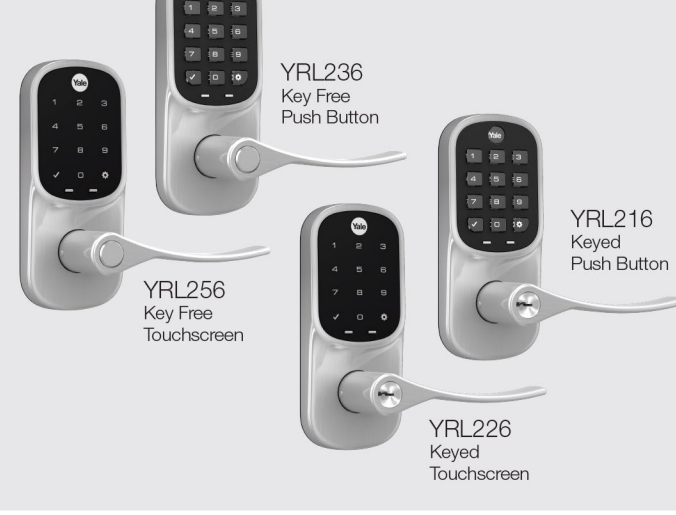

Assure Lever® Keyed or Key-Free Keypad | Touchscreen

YRL236 Key Free Push Button

YRL216 Keyed Push Button

YRL256 Key Free Touchscreen

YRL226 Keyed Touchscreen

Slim levers with backlit acrylic keypad or capacitive touchscreen, available in key-free or keyed.

- Sleek touchscreen or acrylic keypad
- One-touch locking and keypad wake-up
- Create up to 250 unique 4-8 digit entry codes
- Installs on doors 1-3/8" to 1-3/4" thick with a single 2-1/8" bore hole with just a screwdriver
- Keypad has backlit numbers that won't wear off
- Optional auto re-lock, privacy mode and tamper alarms
- 9V back-up prevents lock-outs
- ANSI/BHMA Grade 2

INTERIOR

Assure Lever Finishes

*605 finish not available in key-free models