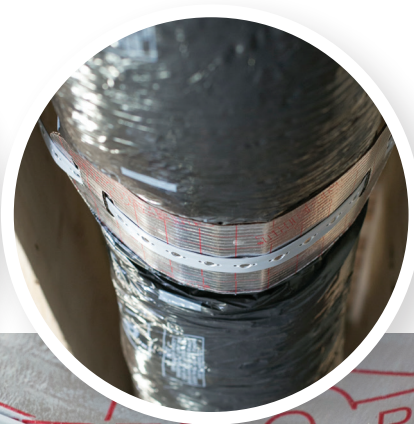

THERMO-HVAC THERMO-SADDLES™

THERMO PRESENTS...THE FIRST COMPLETE FLEX DUCT HANGING SYSTEM

Hang Round Flex Duct In Open Ceilings - Professionally!

Features:

- Use Thermo Saddles™ with Thermo Button-Lok™ for a complete installation system
- Eliminates pinching
- Eliminates compression of insulation
- Fire-resistant
- Provides greater R-value
- Increased airflow
- One size fits all
- Use individually or linked
- 1" adjustable button holes

PRODUCT	ORDER #	SIZE	PC/BOX
FLEX DUCT SADDLE	10101	6" to 14"	250

THERMO™

The Original Manufacturer of Thermopan

THERMO MANUFACTURING INC.

Canton, OH 44705

U.S. & Canada Phone Toll Free: (888) 678-3709

U.S. & Canada Fax Toll Free: (888) 678-8711