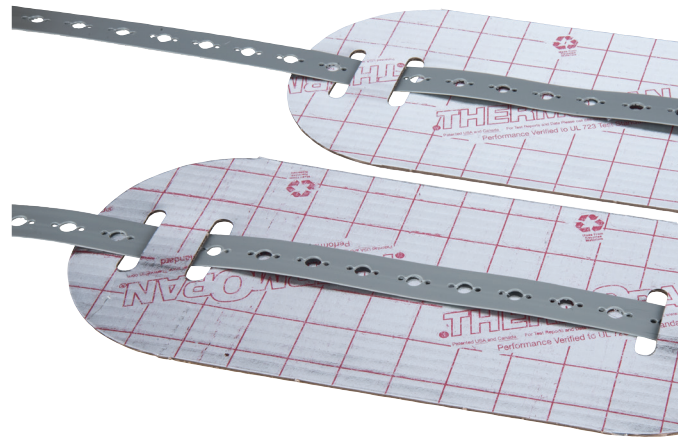

THERMO-HVAC THERMO-SADDLES™

THERMO PRESENTS...THE FIRST COMPLETE FLEX DUCT HANGING SYSTEM

Hang Round Flex Duct In Open Ceilings - Professionally!

Features:

- Use Thermo Saddles™ with Thermo Button-Lok™ for a complete installation system
- Eliminates pinching
- Eliminates compression of insulation
- Fire-resistant
- Provides greater R-value
- Increased airflow
- One size fits all
- Use individually or linked
- 1" adjustable button holes

PRODUCT	ORDER #	SIZE	PC/BOX
FLEX DUCT SADDLE	10101	6" to 14"	250

THERMO™

The Original Manufacturer of Thermopan

THERMO MANUFACTURING INC.

Canton, OH 44705

U.S. & Canada Phone Toll Free: (888) 678-3709

U.S. & Canada Fax Toll Free: (888) 678-8711