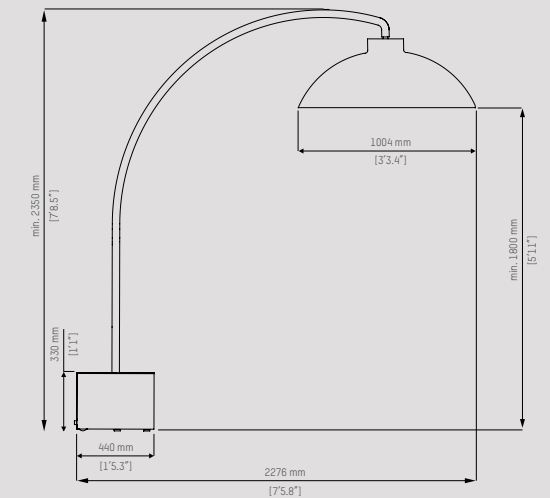

Technical information

Rust-free weatherproof

The DOME is made of high quality materials such as aluminium and stainless steel, making it suitable for outdoor use.

Low energy usage, zero CO2 emission

The DOME uses less energy than traditional gas heaters and generates up to 25% more heat with an energy consumption of only 3.22 kWh.

Low maintenance

By using highly efficient and durable ceramic heating elements, combined with the best materials, the DOME is virtually maintenance free.

Reach & glow

Up to 5 meters reach. Comfortable warmth without a red glow.

For detailed technical information, visit www.heatsail.com

Dimensions

Hood diameter	100 cm 3'3.4"
Hood height	38 cm 1'3"
Base	44 x 44 x 33 cm 1'5.3" x 1'5.3" x 1'1"

Technical specifications

Consumption	3.22 kWh
Heat	3100 Watt
Light	120 Watt

Radiating range up to 5 meters

Colours

The DOME is available in two standard colours and optionally in all heat resistant RAL colours.