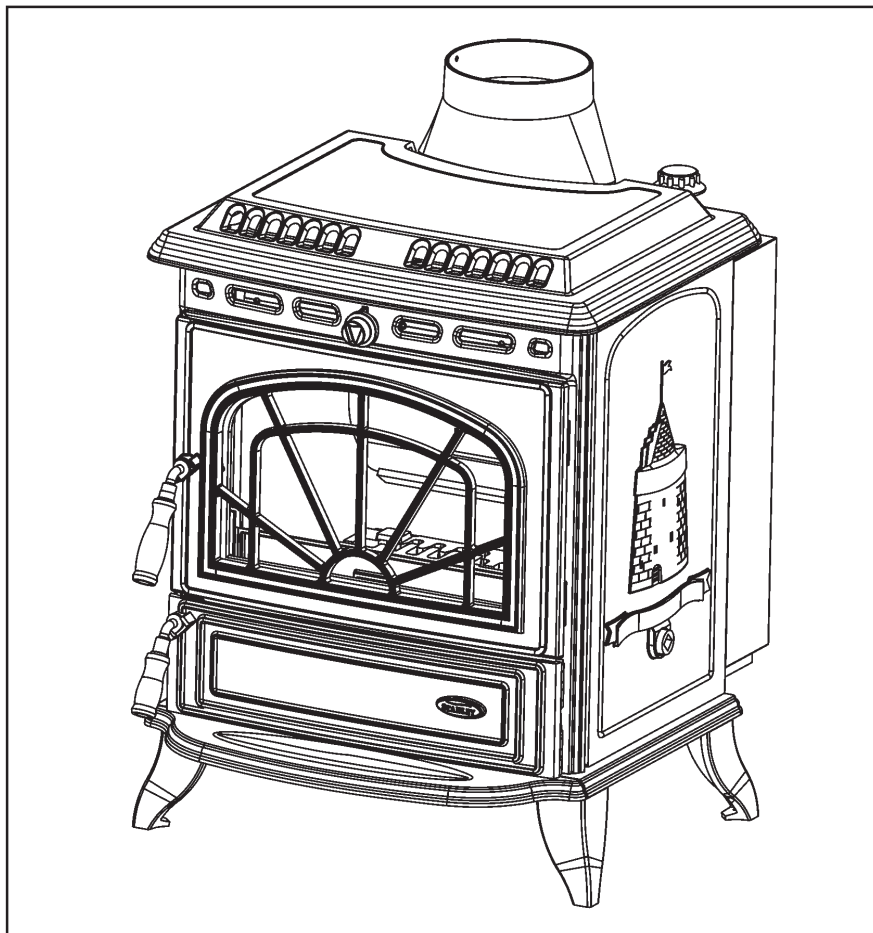

Spare Parts Guide

Erin Boiler Solid Fuel Stove

INSTALLATION AND OPERATING INSTRUCTIONS

This appliance is hot while in operation and retains its heat for a long period of time after use. Children, aged or infirm persons should be supervised at all times and should not be allowed to touch the hot working surfaces while in use or until the appliance has thoroughly cooled.

When using the boiler stove in situations where children, aged and/or infirm persons are present a fire-guard must be used to prevent accidental contact with the stove. The fireguard should be manufactured in accordance with BS 8423:2010.

ERIN SF HPB EXPLODED VIEW

1. TOP FLUE OUTLET - **B00053AZZ**
2. LEG (SHORT) - **B00054AZZ**
3. TOP FLUE BLANKING PLATE - **B00055AZZ**
4. ASHTRAY - **B00056AZZ**
5. HOB - **B00057BZZ**
6. DOOR GRILL - **B00058AZZ**
7. FIRE DOOR - **B00059CZZ**
8. ASHPIT DOOR - **B00060DZZ**
9. AIR CONTROL KNOB - **B00063AZZ**
10. FLUE BLANKING PLATE - **B00064AZZ**
11. RIGHT HAND SIDE PANEL - **B00065BZZ**