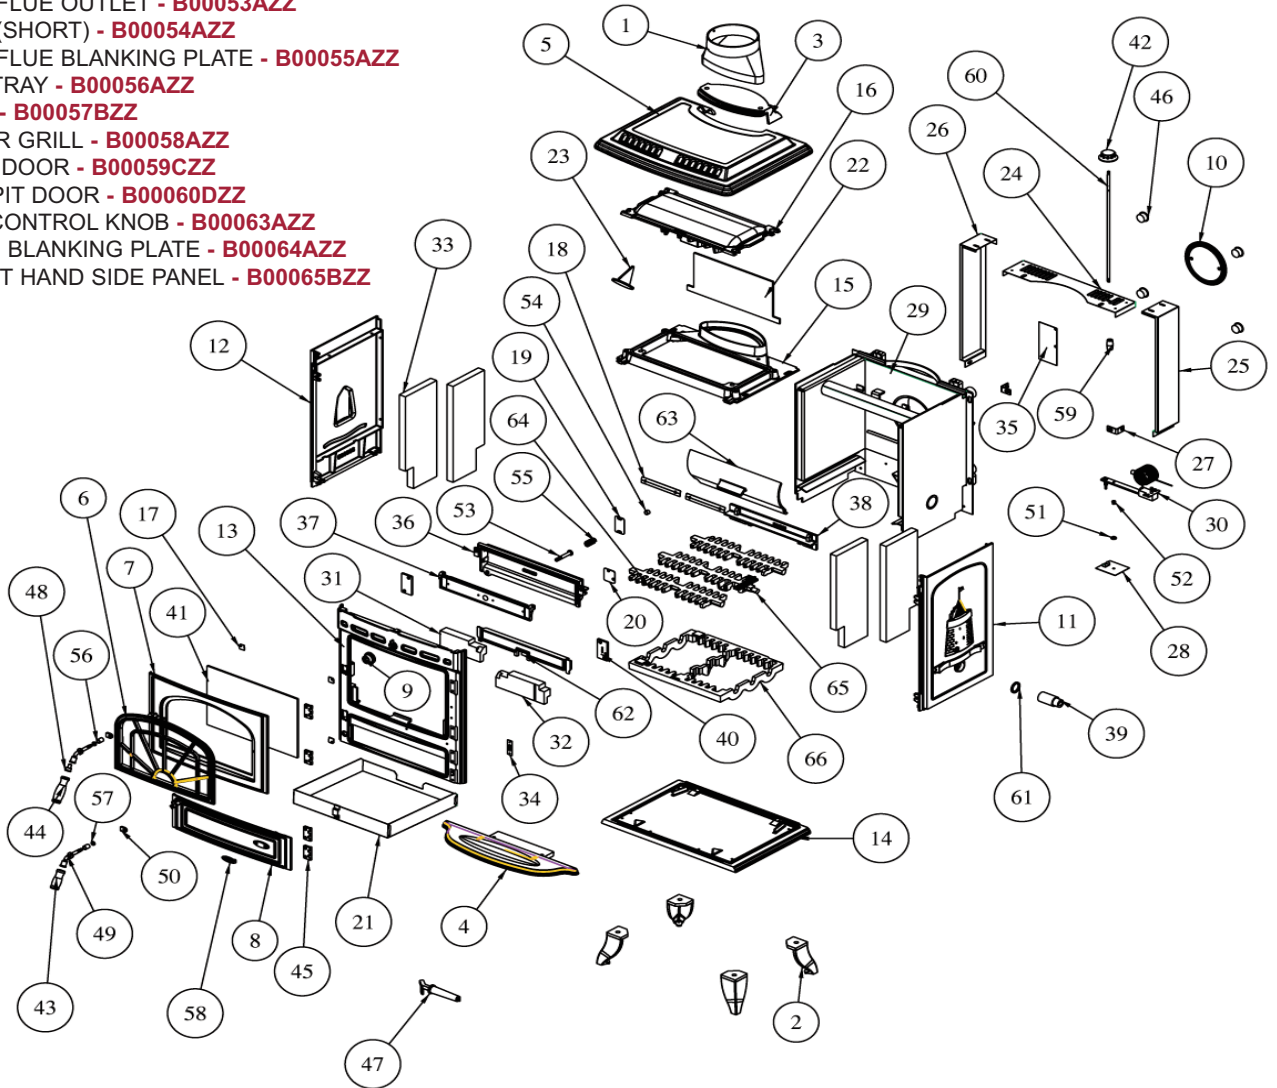

Spare Parts Guide

Erin Boiler Solid Fuel Stove

INSTALLATION AND OPERATING INSTRUCTIONS

This appliance is hot while in operation and retains its heat for a long period of time after use. Children, aged or infirm persons should be supervised at all times and should not be allowed to touch the hot working surfaces while in use or until the appliance has thoroughly cooled.

When using the boiler stove in situations where children, aged and/or infirm persons are present a fire-guard must be used to prevent accidental contact with the stove. The fireguard should be manufactured in accordance with BS 8423:2010.

ERIN SF HPB EXPLODED VIEW

1. TOP FLUE OUTLET - **B00053AZZ**
2. LEG (SHORT) - **B00054AZZ**
3. TOP FLUE BLANKING PLATE - **B00055AZZ**
4. ASHTRAY - **B00056AZZ**
5. HOB - **B00057BZZ**
6. DOOR GRILL - **B00058AZZ**
7. FIRE DOOR - **B00059CZZ**
8. ASHPIT DOOR - **B00060DZZ**
9. AIR CONTROL KNOB - **B00063AZZ**
10. FLUE BLANKING PLATE - **B00064AZZ**
11. RIGHT HAND SIDE PANEL - **B00065BZZ**

12. LEFT HAND SIDE PANEL - **B00066EZZ**
13. FRONT FRAME - **B00069EZZ**
14. BASE - **B00079CZZ**
15. INNER TOP - **B00553AZZ**
16. ACCESS PLATE - **B00578AZZ**
17. DOOR GLASS CLIP - **F00003AXX**
18. GASKET CLAMP PLATE - **F00022AXX**
19. TOP LATCH COVER PLATE - **F00023AXX**
20. LOWER LATCH COVER PLATE - **F00024AXX**
21. ASHPAN - **F00898AXX**
22. BAFFLE PLATE - **F00923AXX**
23. BAFFLE SUPPORT - **F00924AXX**
24. TOP SHROUD - **F01048AXX**
25. RH SHROUD - **F01049AXX**
26. LH SHROUD - **F01050AXX**
27. FLOATING BRACKET - **F01051AXX**
28. STAT PLATE - **F01055AXX**
29. BOILER - **F01065AXX**
30. THERMOSTAT - **G00001AXX**
31. LH FRONT BRICK - **H00010AXX**
32. RH FRONT BRICK - **H00011AXX**
33. SIDE INSULATION - **J00007AXX**
34. SERIAL NUMBER PLATE - **N00234BXX**
35. DATA PLAQUE - **N00469AXX**
36. PRIMARY AIR BOX - **Q00028AXX**
37. PRIMARY AIR SHUTTER - **Q00029AXX**
38. GRATE SUPPORT - **Q00040BXX**