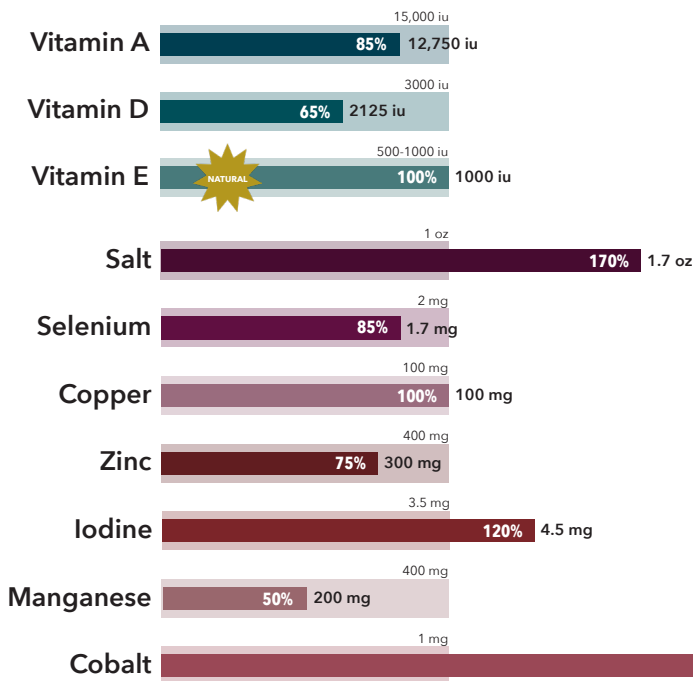

REDMOND DAILY RED

LOOSE MINERAL SALT

Many horses living in ideal circumstances with abundant fresh green pasture have their vitamin and mineral needs met. However, for horses relying mostly on hay, Daily Red Fortified is a great source for foundational nutrients.

NRC Minimum Guidelines
Based on 1100lb horse

Best Value \$80.99

\$28.99 40 days \$0.72/day

DAILY RED FORTIFIED 200 days \$0.40/day

\$95.99 200 days \$0.48/day

Best Value \$101.99

\$34.99 40 days \$0.87/day

3in1 - Added Garlic **DAILY RED FORTIFIED GARLIC** 200 days \$0.51/day

\$115.99 200 days \$0.58/day

Redmond Daily Red line-up for all year loose mineral foundation

Year-Round

MSRP: \$19.99 MSRP: \$28.99

- Crushed Rock
- Crushed Rock + Added Vitamins and Minerals

Summer Fly Control