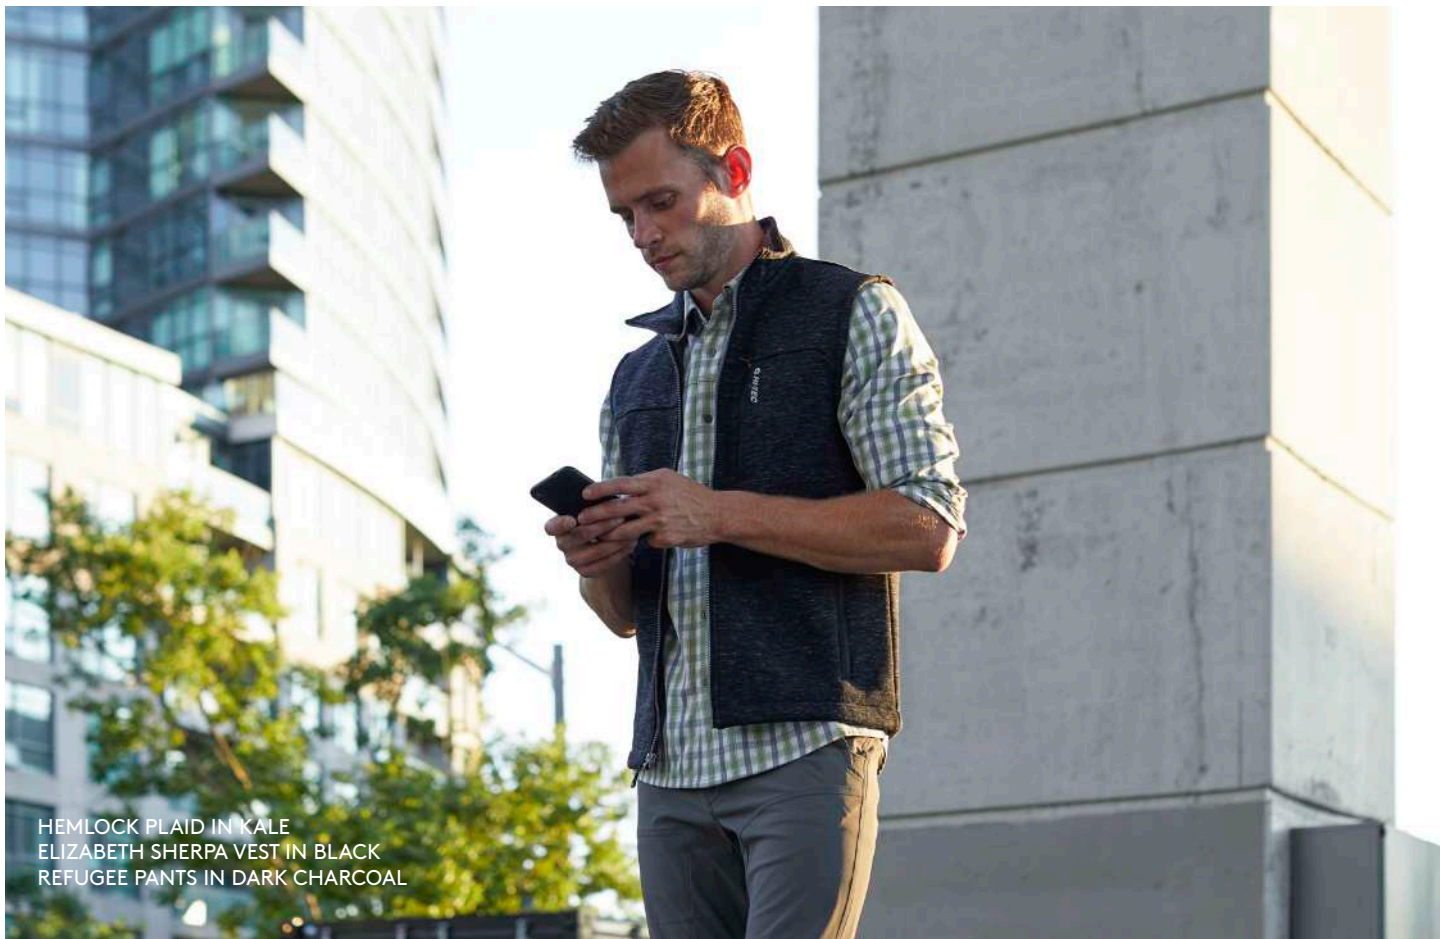

HEMLOCK PLAID IN KALE
ELIZABETH SHERPA VEST IN BLACK
REFUGEE PANTS IN DARK CHARCOAL