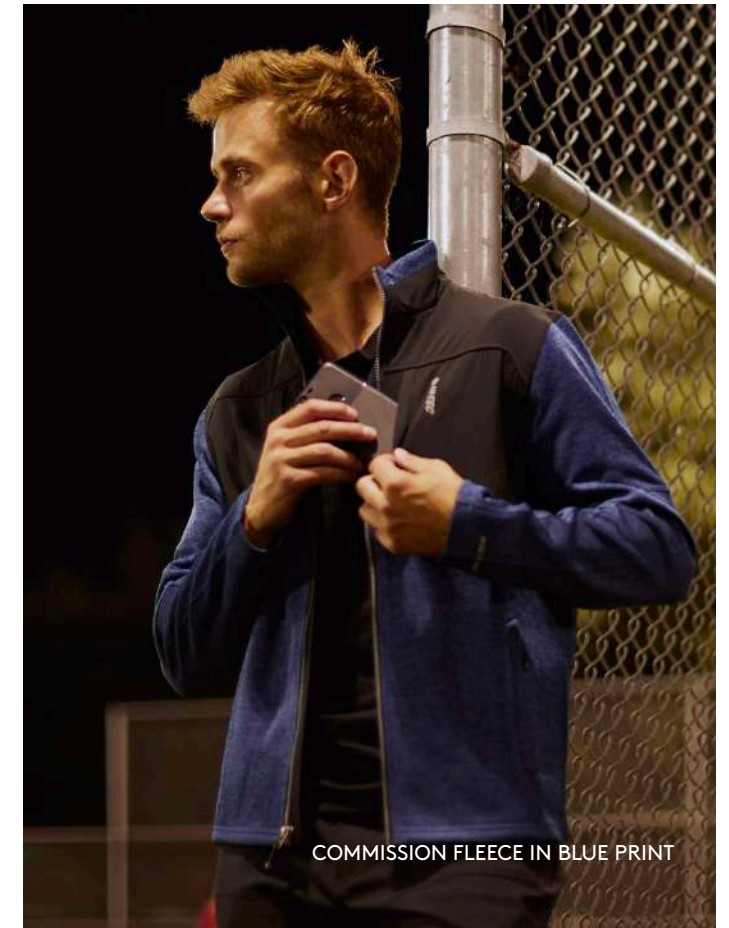

FALL 2019 LOOKBOOK

A photograph showing the silhouettes of two people running on a grassy hill. The scene is set at sunset or sunrise, with a sky filled with soft, colorful clouds in shades of blue, purple, and orange. The runners are positioned on the right side of the frame, moving towards the left. The foreground is dark, and a body of water is visible in the distance on the left side.

# CITY TO TRAIL

HEMLOCK PLAID IN KALE  
FAN POINT IN SILVER SCONE  
REFUGE PANTS IN DARK CHARCOAL

HEMLOCK PLAID IN KALE  
FAN POINT IN SILVER SCONE  
ELIZABETH SHERPA VEST IN BLACK  
REFUGE PANTS IN DARK CHARCOAL

HEMLOCK PLAID IN KALE  
ELIZABETH SHERPA VEST IN BLACK  
REFUGEE PANTS IN DARK CHARCOAL

HEMLOCK PLAIN IN BLUE PRINT  
WOODS FLEECE IN BLUE PRINT  
REFUGEE PANT IN DARK CHARCOAL

WOODS FLEECE IN ROASTED CASHEW  
ELIZABETH SHERPA VEST IN BLACK  
MOHEGAN PANT IN BLACK

MENS FALL 2019 OUTDOOR CROSSOVER

COMMISSION FLEECE IN BLUE PRINT

HAZEL SOLID FLANNEL IN WALNUT

MENS FALL 2019 OUTDOOR CROSSOVER

MALLORY STORM JACKET IN BLACK  
MOHEGAN PANT IN BLACK

MENS FALL 2019 OUTDOOR CROSSOVER