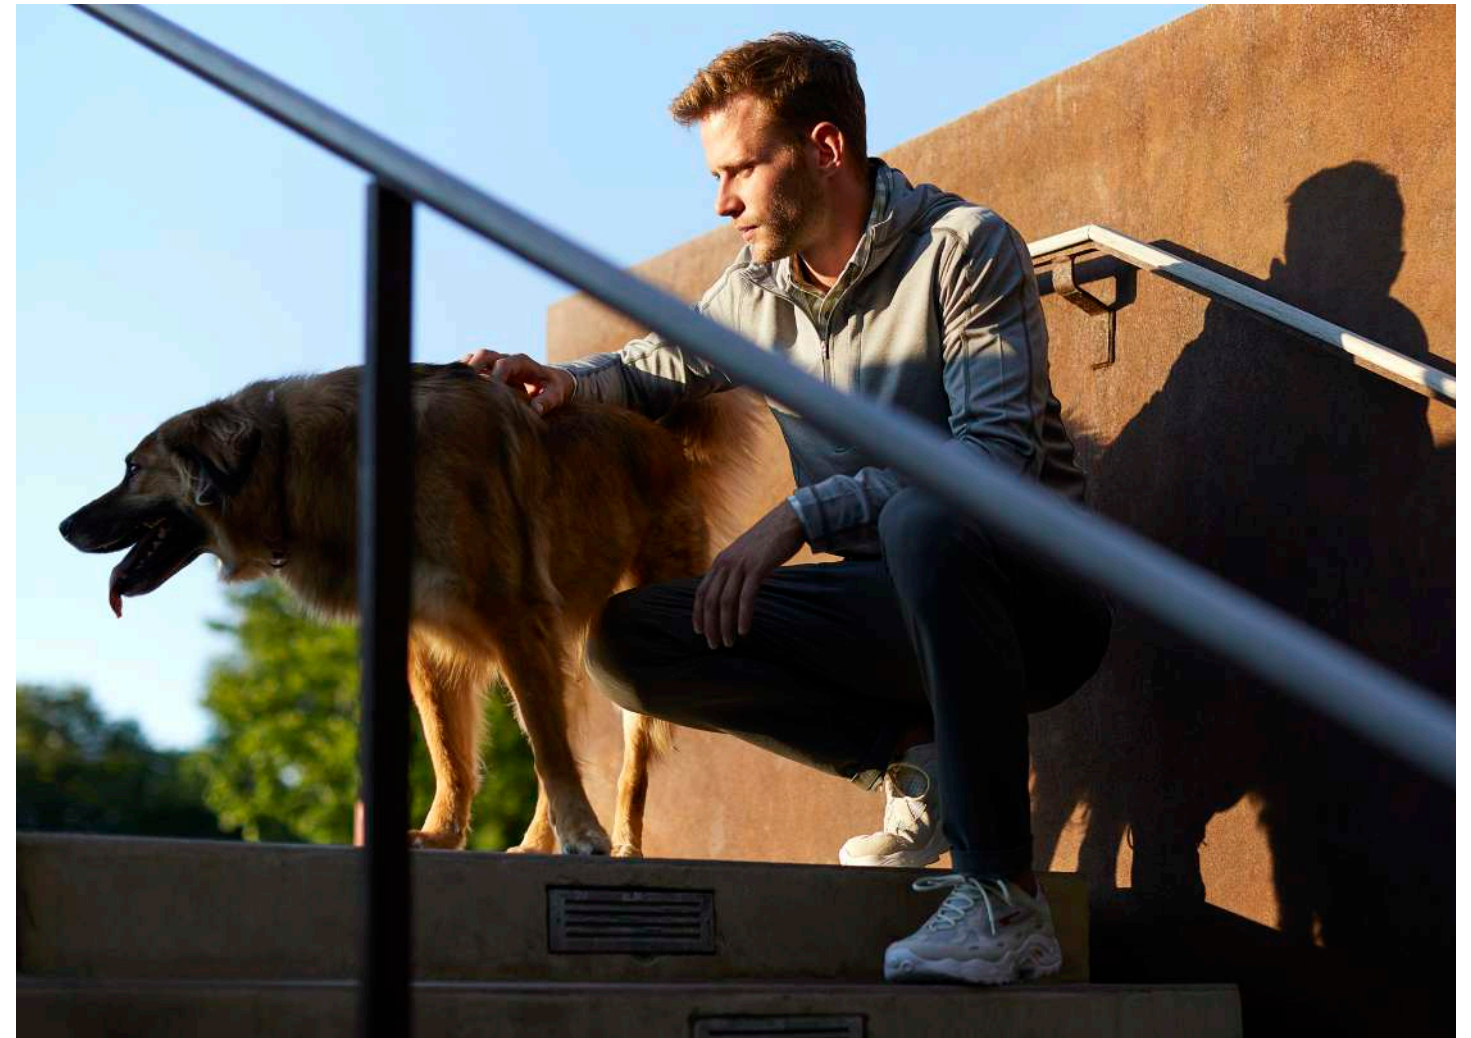

FALL 2019 LOOKBOOK

A photograph showing the silhouettes of two people running on a grassy hill. The scene is set at sunset or sunrise, with a sky filled with soft, colorful clouds in shades of blue, purple, and orange. The runners are positioned on the right side of the frame, moving towards the left. The foreground is dark, and a body of water is visible in the distance on the left side.

## Enabling The World To Get Outside & Experience A New View

Leading outdoor crossover culture,  
we enable those who find themselves  
both in the city and on the trail seeking  
new experiences.

# CITY TO TRAIL

HEMLOCK PLAID IN KALE  
FAN POINT IN SILVER SCONE  
REFUGE PANTS IN DARK CHARCOAL

HEMLOCK PLAID IN KALE  
FAN POINT IN SILVER SCONE  
ELIZABETH SHERPA VEST IN BLACK  
REFUGE PANTS IN DARK CHARCOAL