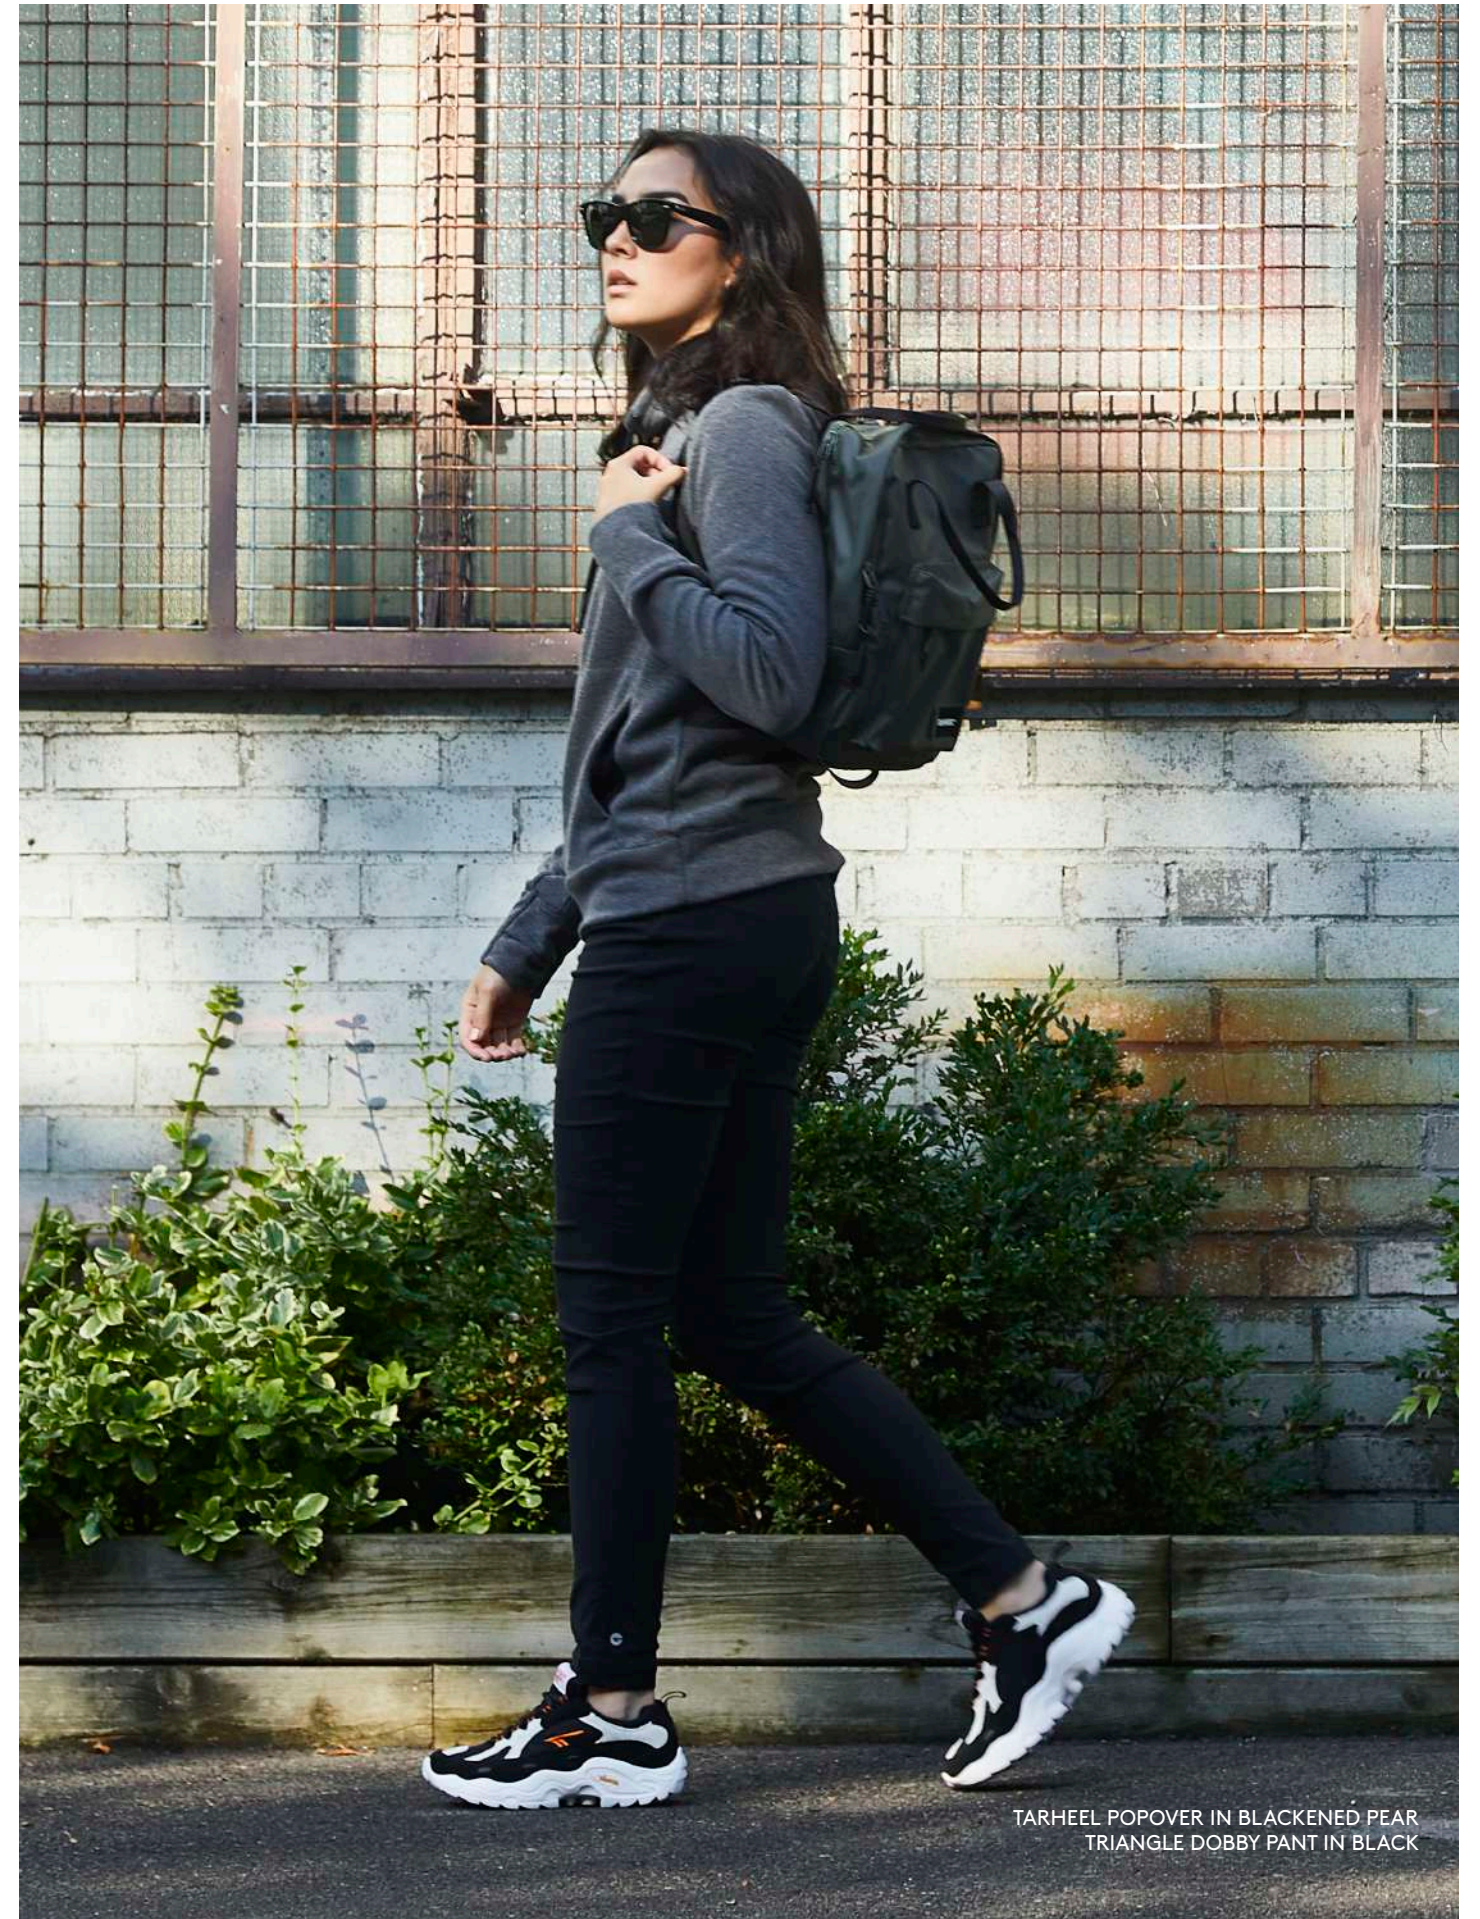

TARHEEL POPOVER IN BLACKENED PEAR
TRIANGLE DOBBY PANT IN BLACK