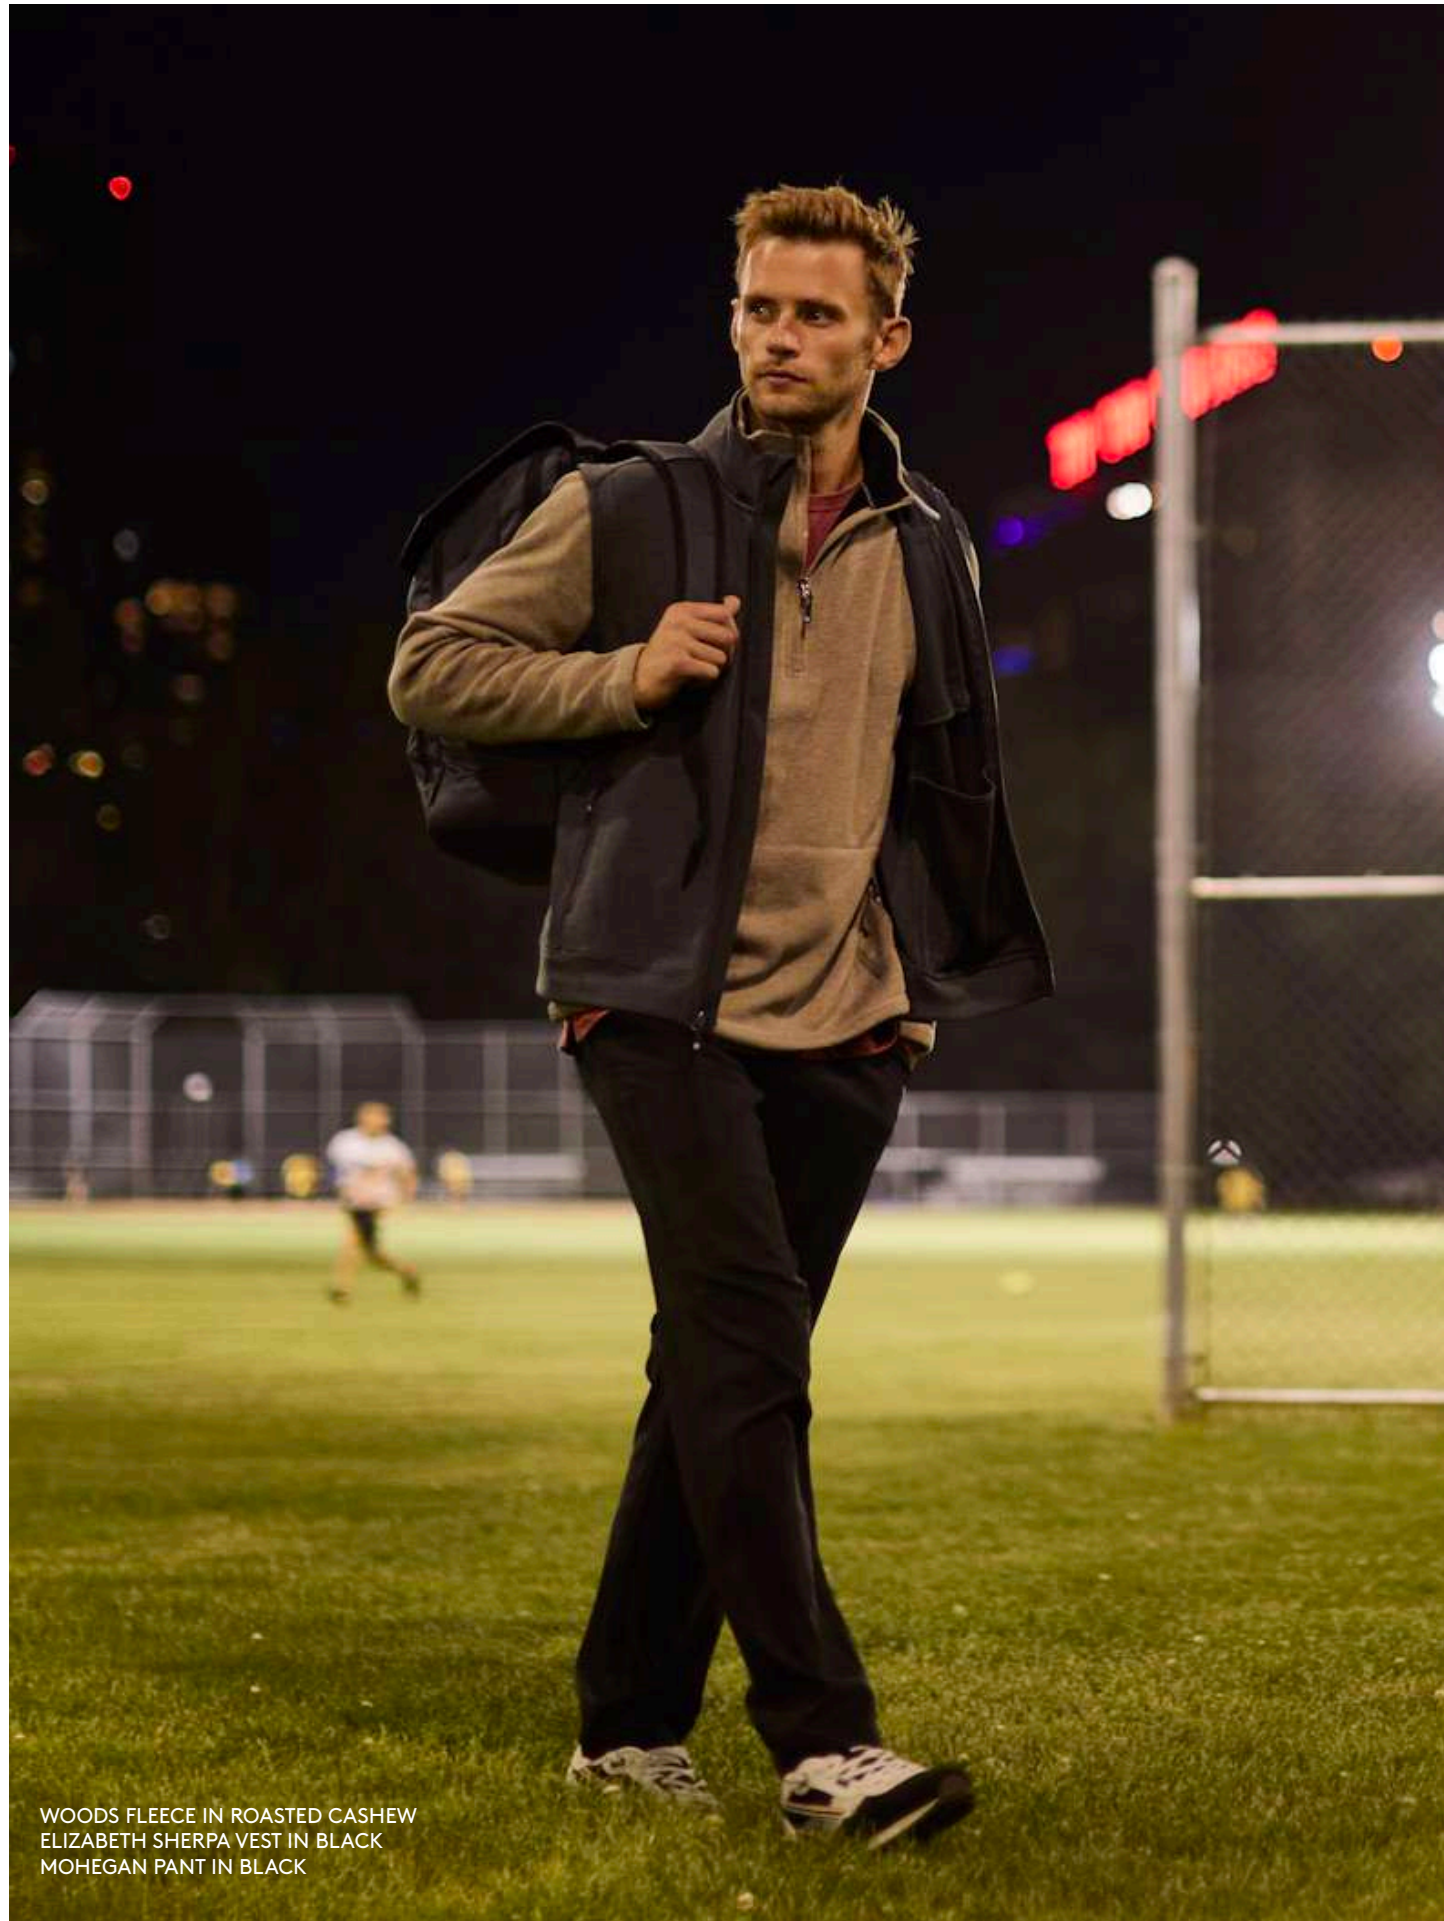

WOODS FLEECE IN ROASTED CASHEW
ELIZABETH SHERPA VEST IN BLACK
MOHEGAN PANT IN BLACK

MENS FALL 2019 OUTDOOR CROSSOVER