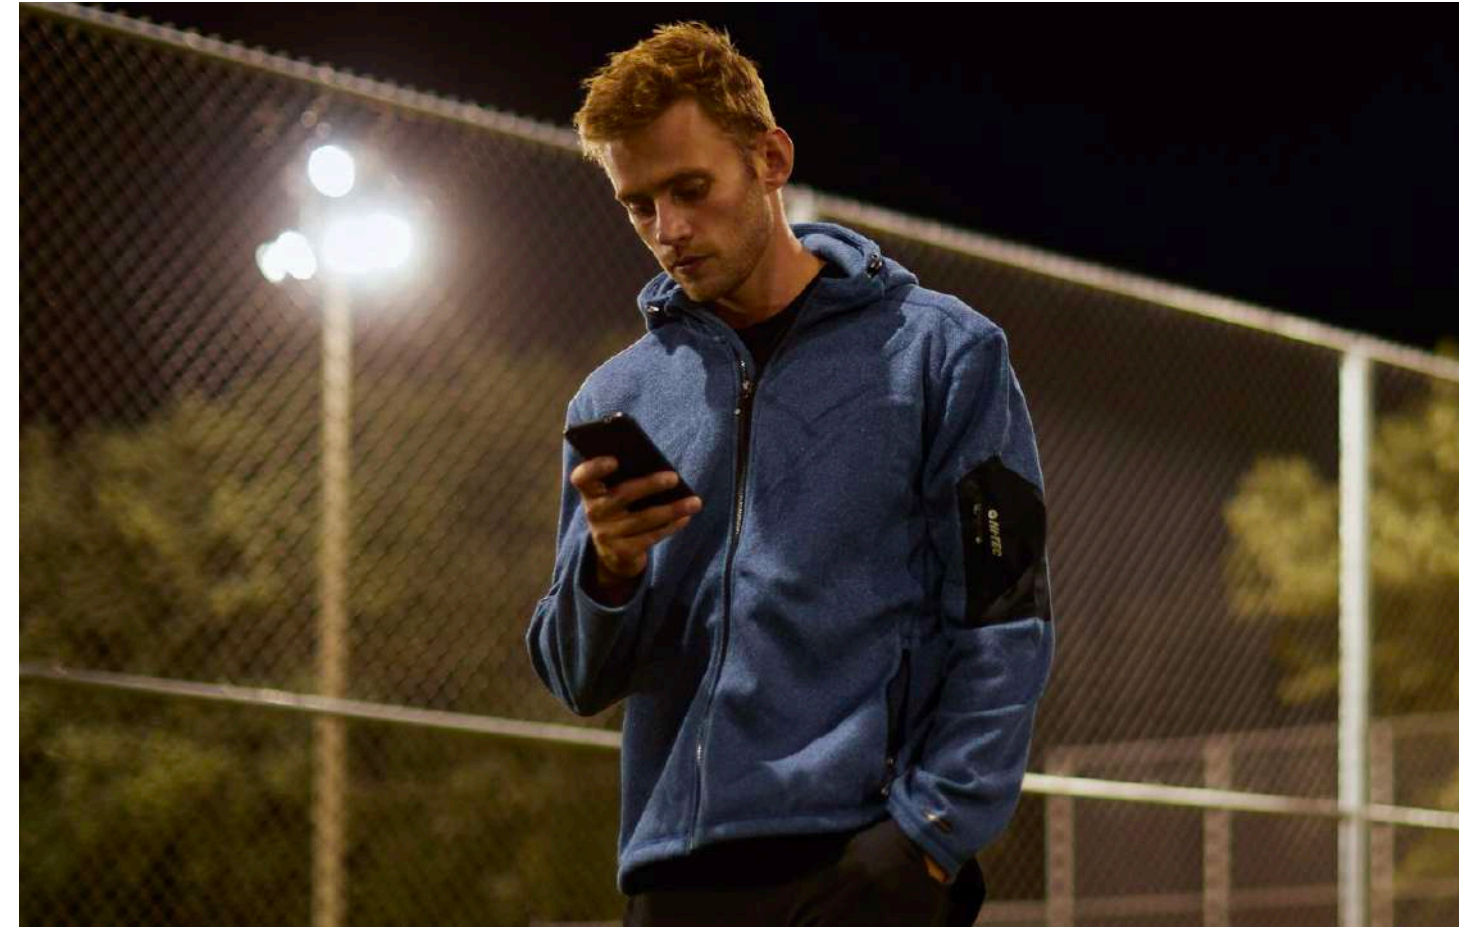

SIERRA RE:FLEX MID IN GRAPHITE