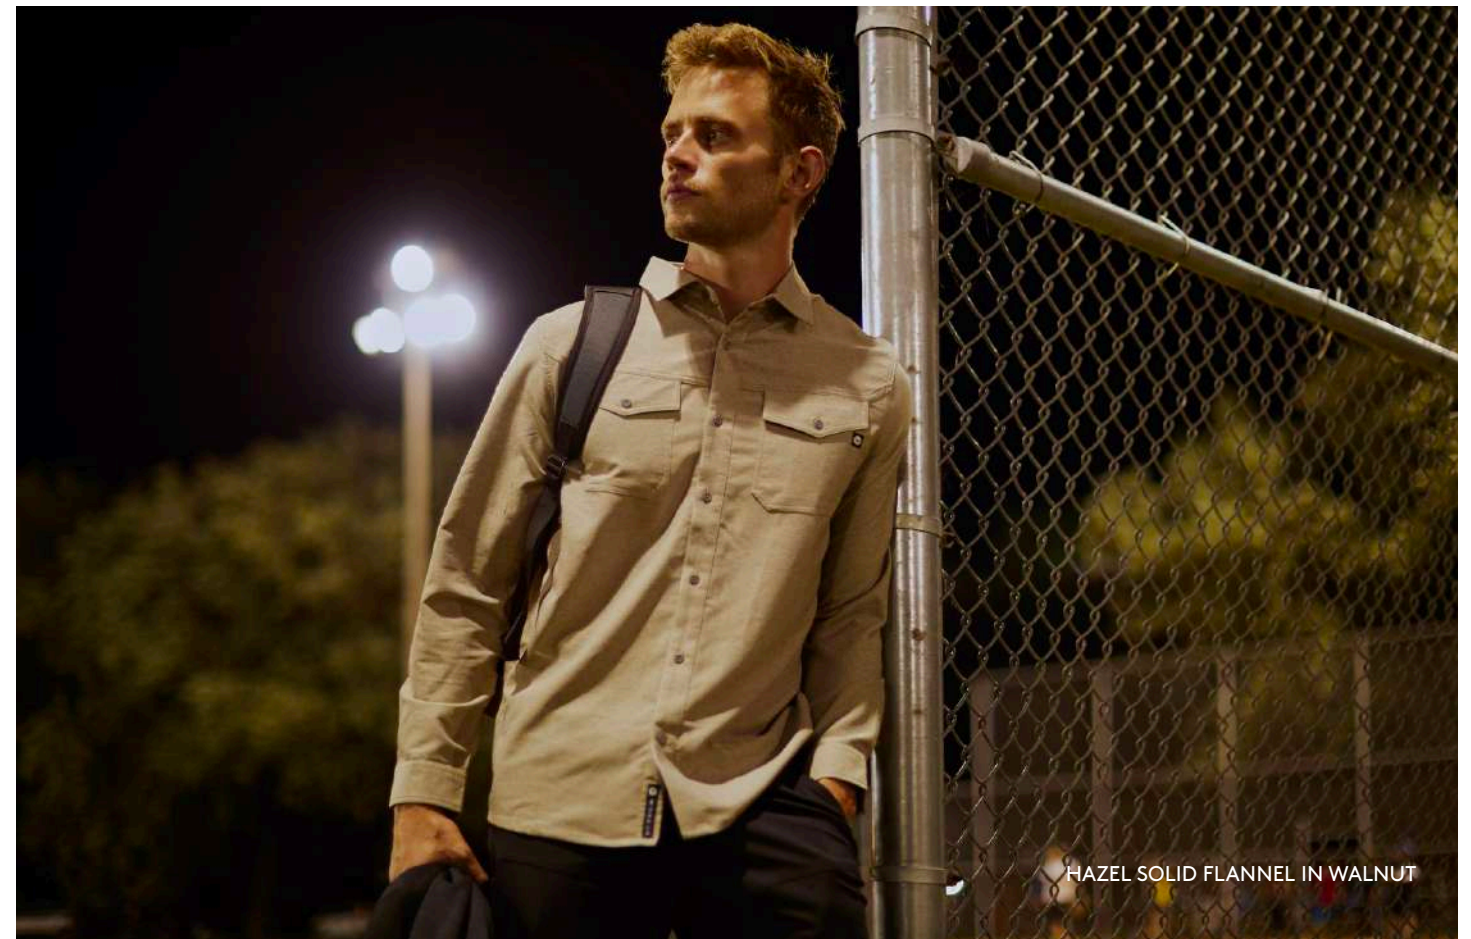

HAZEL SOLID FLANNEL IN WALNUT

MENS FALL 2019 OUTDOOR CROSSOVER