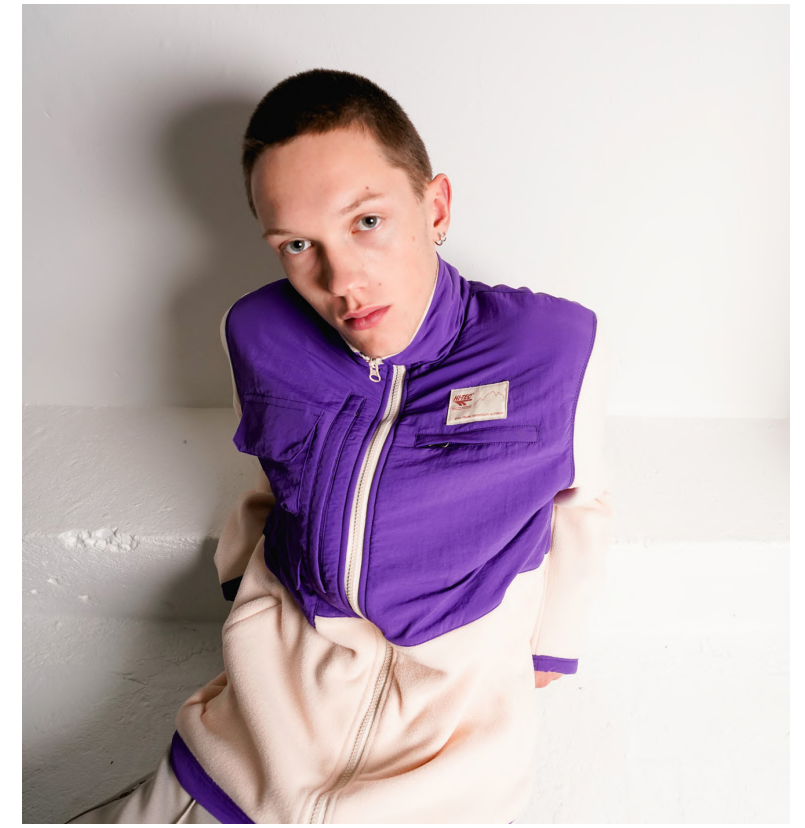

FALL 2019 LOOKBOOK

FLASH ADVENTURE RACER IN SILVER/CREAM

WALK LITE IN NEON

SILVER SHADOW RGS IN MUSTARD
SENTINENTAL FLEECE JACKET
HUGO TRACK PANT

SILVER SHADOW RGS IN MUSTARD

SILVER SHADOW RGS IN OFF WHITE/BLUE
HUGO TRACK PANTS

WALK LITE IN BLACK

MOUNTAIN JACKET IN SAND DOLLAR

SILVER SHADOW RGS
IN BEIGE

SILVER SHADOW IN RED/CREAM

BADWATER INFINITY IN CREAM/RED

HUGO TRACKSUIT

RANGE OVER SHIRT

FLASH ADVENTURE RACER IN BLUE

WALK LITE IN BLACK
WALK LITE IN BEIGE
WALK LITE IN NEON

WALK LITE IN BEIGE

FALL 2019 LIFESTYLE

MOUNTAIN JACKET IN BLACK
FLASH ADVENTURE RACER IN OFF WHITE/TEAL

FALL 2019 LIFESTYLE

SENTINENTAL JACKET
DAY TROUSER

SILVER SHADOW IN
CHARCOAL/PURPLE

WALK-LITE IN BLACK

FLASH ADVENTURE RACER IN BLACK/3M

RANGE OVER SHIRT

DAY TROUSER