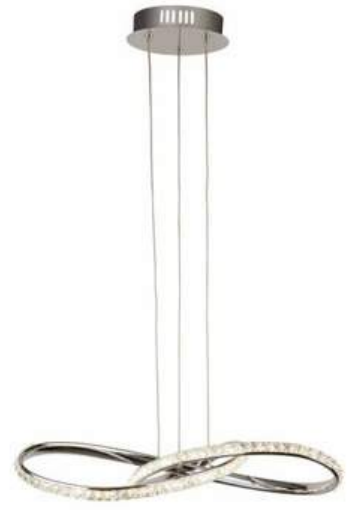

Vesta Grey
Bed