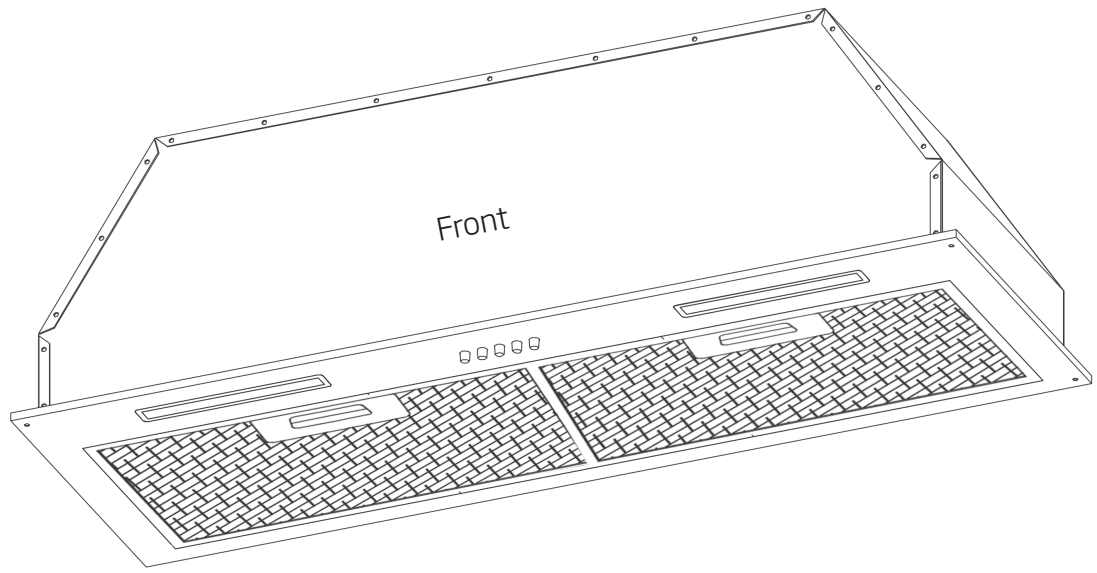

NAUM-9, NAUM-9B // 90cm // ON-BOARD MOTORED UNDERMOUNT RANGEHOOD

Model: NAUM-9, NAUM-9B

Feeding Voltage: 220-240V 50Hz

Max Lamp Power: 2 x 1.5W