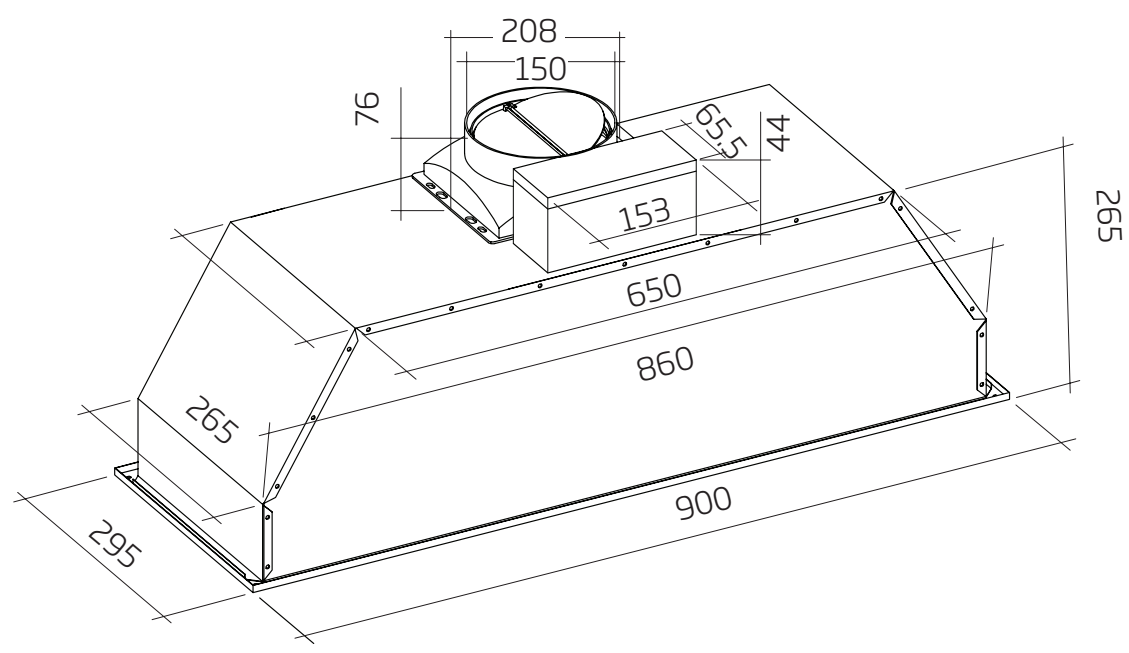

### NAUM-9, NAUM-9B

- Airflow rate: 1080m<sup>3</sup>/h
- dimensions: (W x D) 900mm x 295mm
- 3 x filters

NAUM-9 (90cm)

**NAUM-9, NAUM-9B // 90cm // ON-BOARD MOTORED UNDERMOUNT RANGEHOOD**

Model: NAUM-9, NAUM-9B