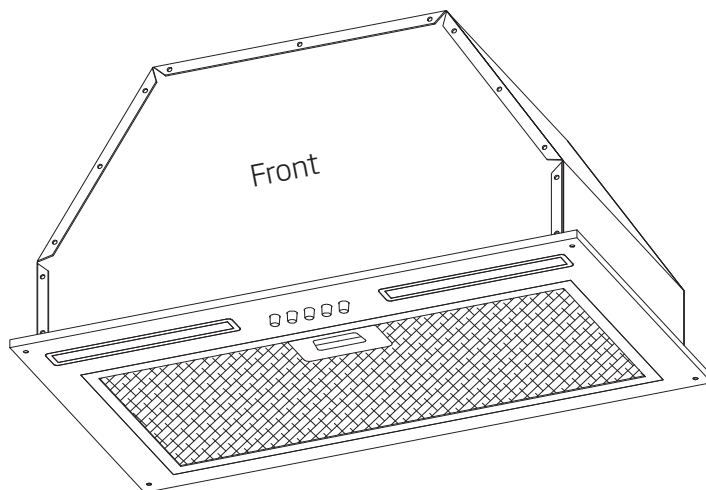

NAUM-6, NAUM-6B // 60cm // ON-BOARD MOTORED UNDERMOUNT RANGEHOOD

Model: NAUM-6, NAUM-6B

Feeding Voltage: 220-240V 50Hz

Max Lamp Power: 2 x 1.5W