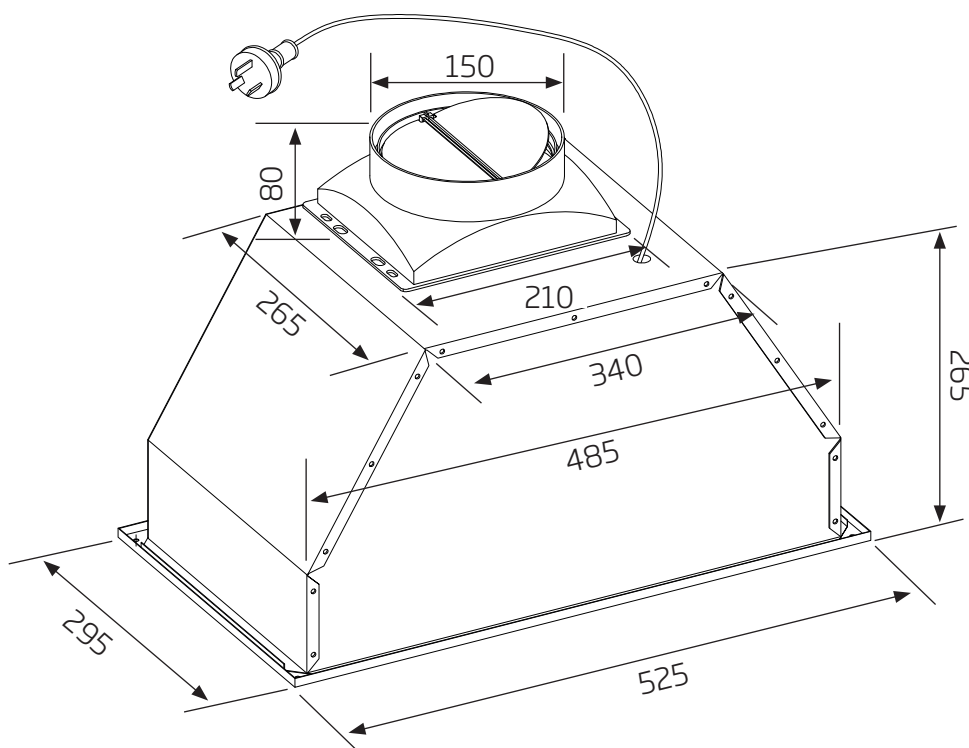

### NAUM-6, NAUM-6B

- Airflow rate: 1080m<sup>3</sup>/h
- dimensions: (W x D) 863.6mm x 295mm
- 2 x filters

// NAUM-6B (60cm)

NAUM-6, NAUM-6B // 60cm // ON-BOARD MOTORED UNDERMOUNT RANGEHOOD

Model: NAUM-6, NAUM-6B