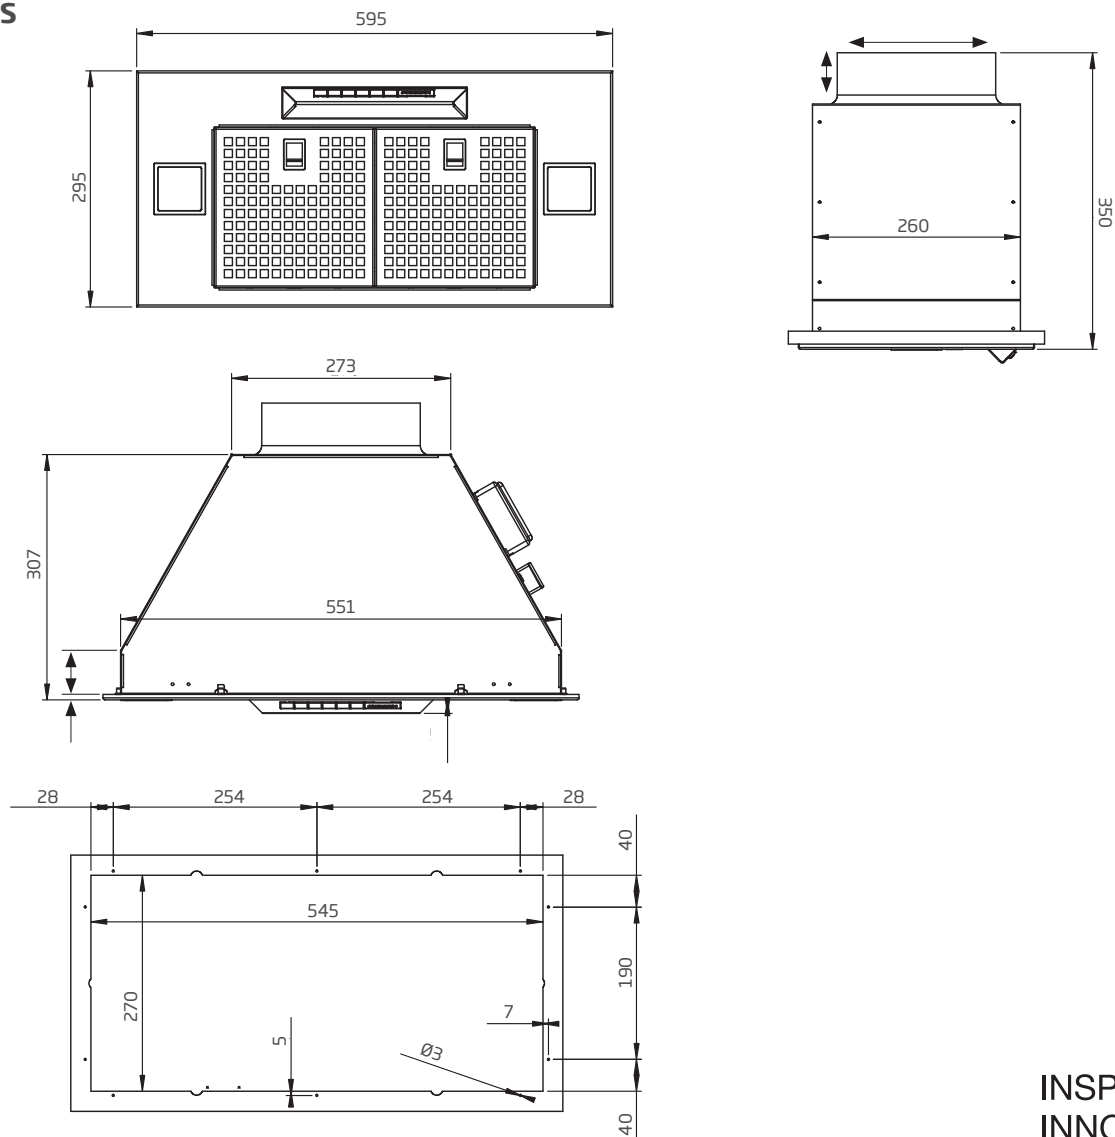

MODEL OPTIONS

GA-600S, 595 x 295mm, stainless steel

GA-600S

INSPIRING
INNOVATIVE
INTELLIGENT