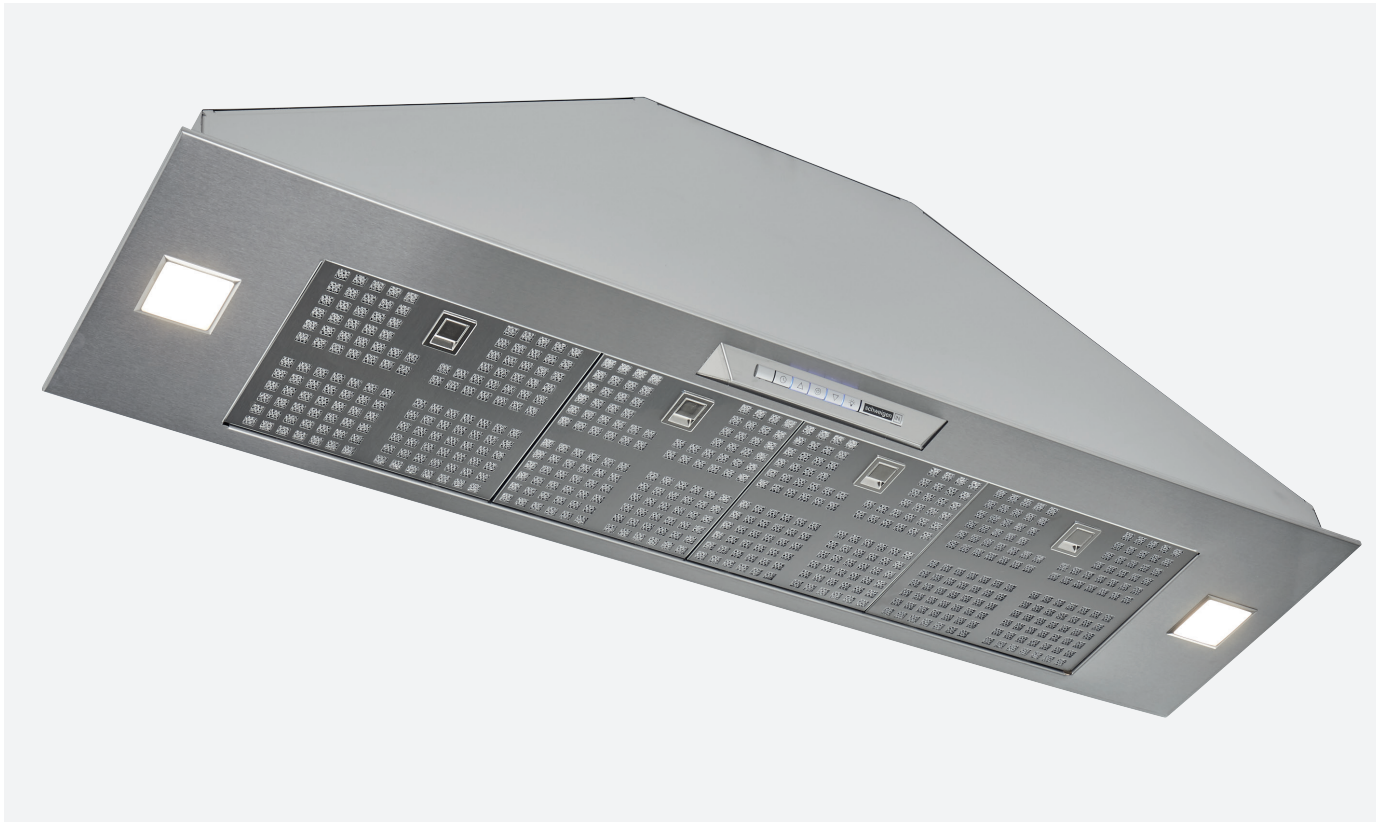

### >> SILENT UNDERMOUNT RANGEHOOD

with automatic power-off // GA-1200S

**schweigen**

**PRODUCT DETAILS**

- stainless steel finish
  - easy-remove, dishwasher safe stainless steel filters
  - automatic power-off
  - LED illumination
  - silent Isodrive® motor
  - powerful, silent operation
  - 4 extraction fan speeds with electronic control
  - filter clean indicator
  - 5 Year Warranty
- GA-1200S dimensions: (W x D) 1195 x 295mm
  - 4 x stainless steel filter
  - 2 x LED lights