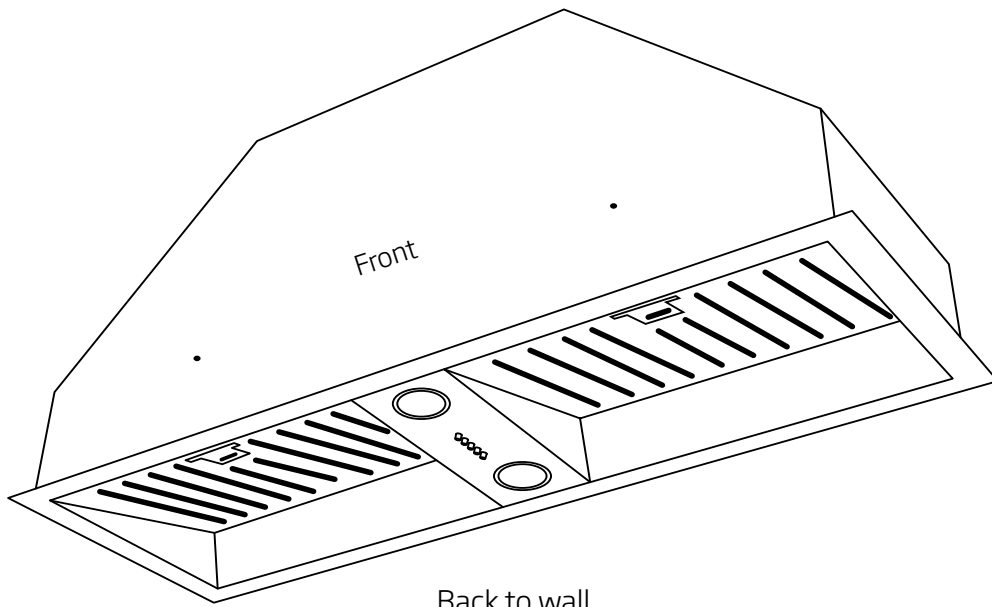

### SWU-9, SWU-9B

- Airflow rate: 1080m<sup>3</sup>/h
- dimensions: (W x D) 864mm x 295mm
- 2 x baffle

Perfectly designed for discreet mounting inside cabinetry, the SWU-9 and SWU-9B fit perfectly into kitchen cabinetry and are ideal for kitchens where space is limited, or where the rangehood needs to be out of sight.

Convenient stainless steel push-button controls operate the 3 speed settings and LED lighting, while dishwasher-safe baffles facilitate easy cleaning.

**SWU-9, SWU-9B // 90cm // ON-BOARD MOTORED UNDERMOUNT RANGEHOOD**