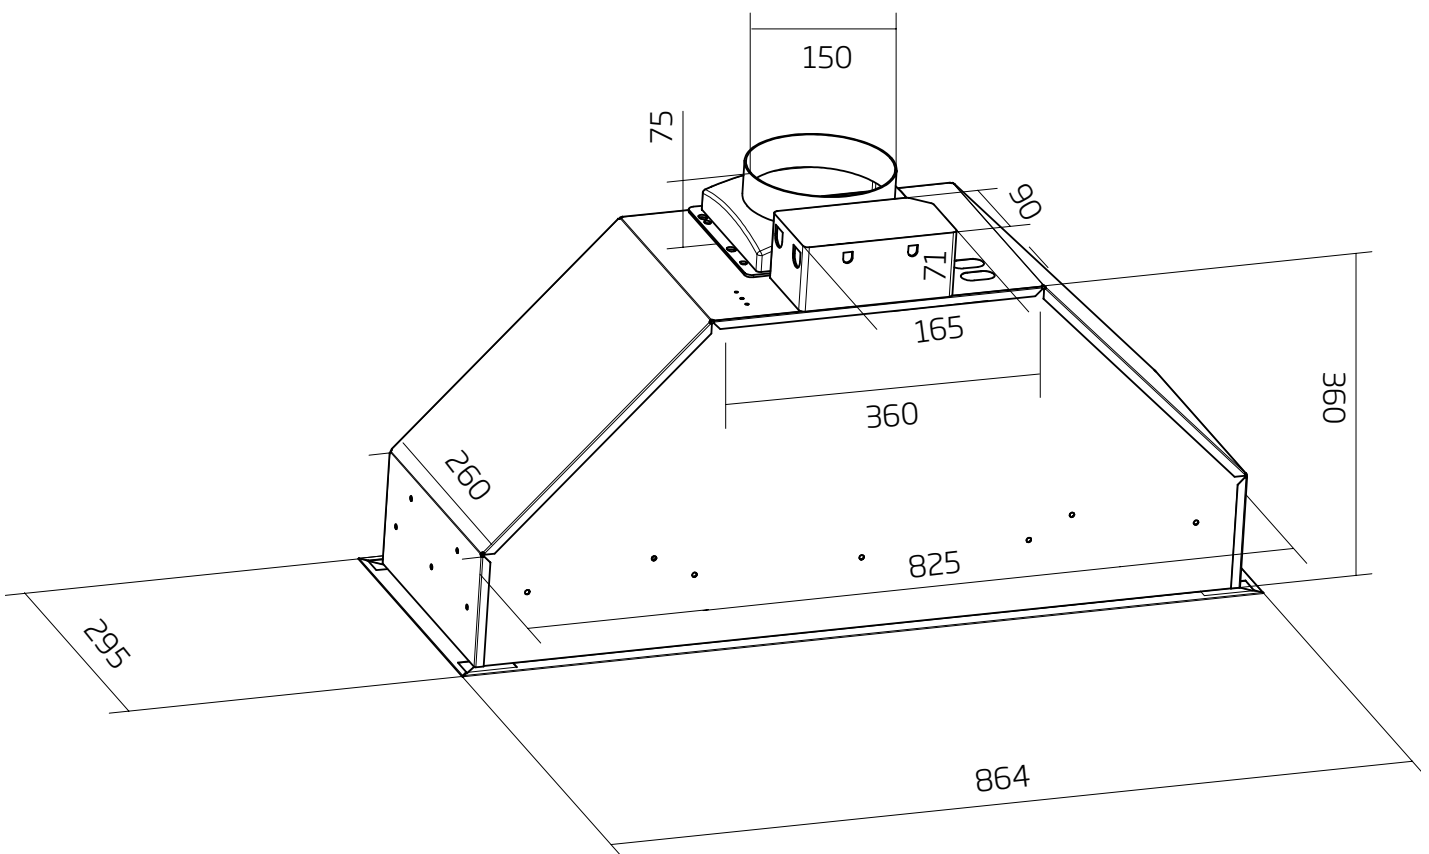

SWU-9, SWU-9B // 90cm // ON-BOARD MOTORED UNDERMOUNT RANGEHOOD

Model: SWU-9, SWU-9B

Feeding Voltage: 240V 50Hz

Max Lamp Power: 2 x 3W