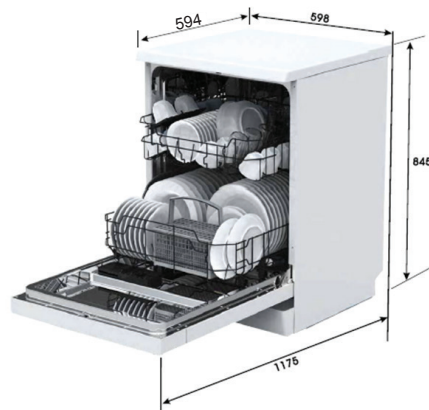

## Technical details

Installation type:	Freestanding
Place settings:	12
Wash programs:	Intensive Heavy Normal 90 mins Rapid Prewash
Water rating:	4.5 stars
Energy rating:	3 stars
Wash temperatures (°C):	4 - 40, 55, 60 and 65
Maximum water temperature (°C):	65°C
Floating plug:	Yes
Lockable controls:	Yes
Delayed start:	Yes up to 24 hours
DualZone:	No
Aquastop safety hose:	No

Pull out adjustable height basket:	Yes
Half load:	No
Extra Dry:	Yes
Cutlery tray:	No
Plate sizes allowed:	Up to 30cm
Residual heat drying:	Yes
Maximum current:	10amps
Connection:	240V, 50Hz
Water connection:	Cold water recommended
Length of hose:	1.5m
Water pressure:	40 - 1000kpa
Noise:	47dBA
Warranty:	24 months parts and labour

## Dimensions/weight

Overall dimensions (mm): 845h x 598w x 594d  
Weight: 47kg

CHILD LOCK

Key features	Benefits
<b>Pull out adjustable height basket</b>	Pull out the basket prior to loading. Lower it to accommodate tall glasses, or raise to higher position for maximum room in the bottom section.
<b>Child lock</b>	Child lock allows you to lock the control panel so the settings cannot be changed.
<b>Stainless steel finish</b>	Stainless steel appliances are easy to clean, more durable and have increased longevity.