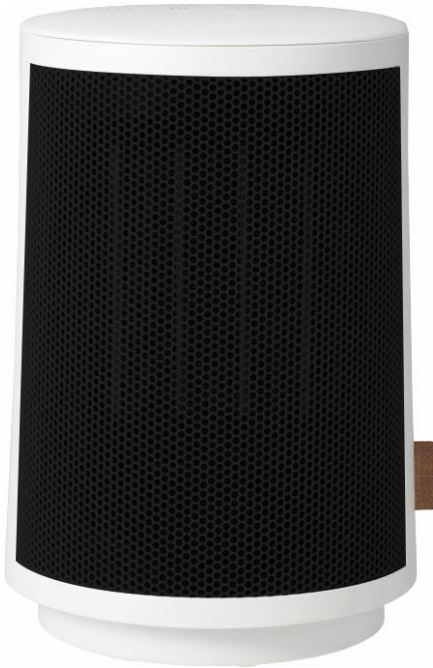

1500W Ceramic Heater

OACH15KWR

2 Settings

4 Hour Timer

1500 Watts

Added Safety Features

Overheat protection
and tip over switch

Power:	1500W
Settings:	2 (Low / High)
Controls:	Touch Button
Oscillation:	Yes
Fan only function:	No
Overheat protection:	Yes
Tip over switch:	Yes
Colour:	White with Black Grill
Timer:	4 hour off timer

Unit dimensions:	219H x 145W x 145D mm
Gift box dimensions:	270H x 200W x 200D mm
Outer carton:	Contains 6 units
Warranty:	2-year replacement

Glossary of Feature Icons

 <p>2 settings</p>	 <p>3 settings</p>	 <p>4 settings</p>	 <p>6 settings</p>
 <p>4 hours timer</p>	 <p>7.5 hours timer</p>	 <p>12 hours timer</p>	 <p>24 hours timer</p>
 <p>1500 Watts power</p>	 <p>1800 Watts power</p>	 <p>2000 Watts power</p>	 <p>2200 Watts power</p>
 <p>2400 Watts power</p>	 <p>Italian design</p>	 <p>Australian design and engineered</p>	 <p>Ceramic heating element increased heating surface by up to 20%, inverse resistance</p>

Glossary of Feature Icons

 <p>Wi-Fi Enabled</p>	 <p>Safety tip over switch</p>	 <p>Filtration system</p>	 <p>LCD / LED display</p>
 <p>Portable or wall mounted</p>	 <p>Safety features – overheat protection</p>	 <p>Thermostat</p>	 <p>Convection heating</p>
 <p>Quiet operation</p>	 <p>IP21 rated. Protected from condensation</p>	 <p>Digital control panel with remote control</p>	 <p>Flame failure shut off</p>
 <p>Heat or fan only function</p>	 <p>Extra-long power cord 3 meters</p>	 <p>Oxygen depletion sensor</p>	 <p>Oscillation</p>