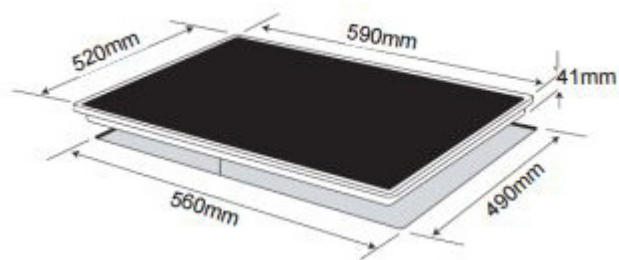

Omega 60cm 4 zone ceramic cooktop with touchcontrols and frameless black glass

* Gas connection point is located rear left

Dimensions/weight

Overall dimensions (mm): 41h x 590w x 520d
Cut-out dimensions (mm): 560w x 490d

Technical details

Type of cooktop:	Ceramic
Power levels:	9
Zones:	4
Child Lock:	Yes
Overflow safety:	No
Overload protection:	No
Pause function:	No
Pan recognition:	No
Audible signals:	Yes
Timer:	No
Residual heat indicator:	Yes
Total load:	6.4kW
Power ratings:	Front: 1800W, 190mm Rear: 1200W, 155mm
Maximum current:	28amps
Connection:	240V,50Hz
Installation Type:	Hardwired
Warranty:	24 months parts & labour
Made in:	Europe