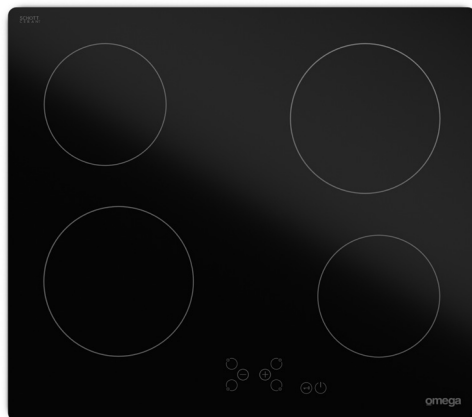

Omega 60cm 4 zone ceramic cooktop with touchcontrols and frameless black glass

* Gas connection point is located rear left

Dimensions/weight

Overall dimensions (mm): 41h x 590w x 520d
Cut-out dimensions (mm): 560w x 490d

Technical details

Type of cooktop:	Ceramic
Power levels:	9
Zones:	4
Child Lock:	Yes
Overflow safety:	No
Overload protection:	No
Pause function:	No
Pan recognition:	No
Audible signals:	Yes
Timer:	No
Residual heat indicator:	Yes
Total load:	6.4kW
Power ratings:	Front: 1800W, 190mm Rear: 1200W, 155mm
Maximum current:	28amps
Connection:	240V,50Hz
Installation Type:	Hardwired
Warranty:	24 months parts & labour
Made in:	Europe

Aesthetics

Finish:	Black glass
Frameless:	Yes
Type of control:	Touch
Number of controls:	None
Location of controls:	Front centre

CHILD LOCK

	Benefits
Child Lock	Child lock allows you to lock the control panel so the settings cannot be changed or the door cannot be opened
Schott ceran	The appliance uses schottceran glass so you get quality product that is easy to clean, energy efficient, durable and highly aesthetically appealing.
Touch Controls	Touch controls are simple to use and easy to clean.