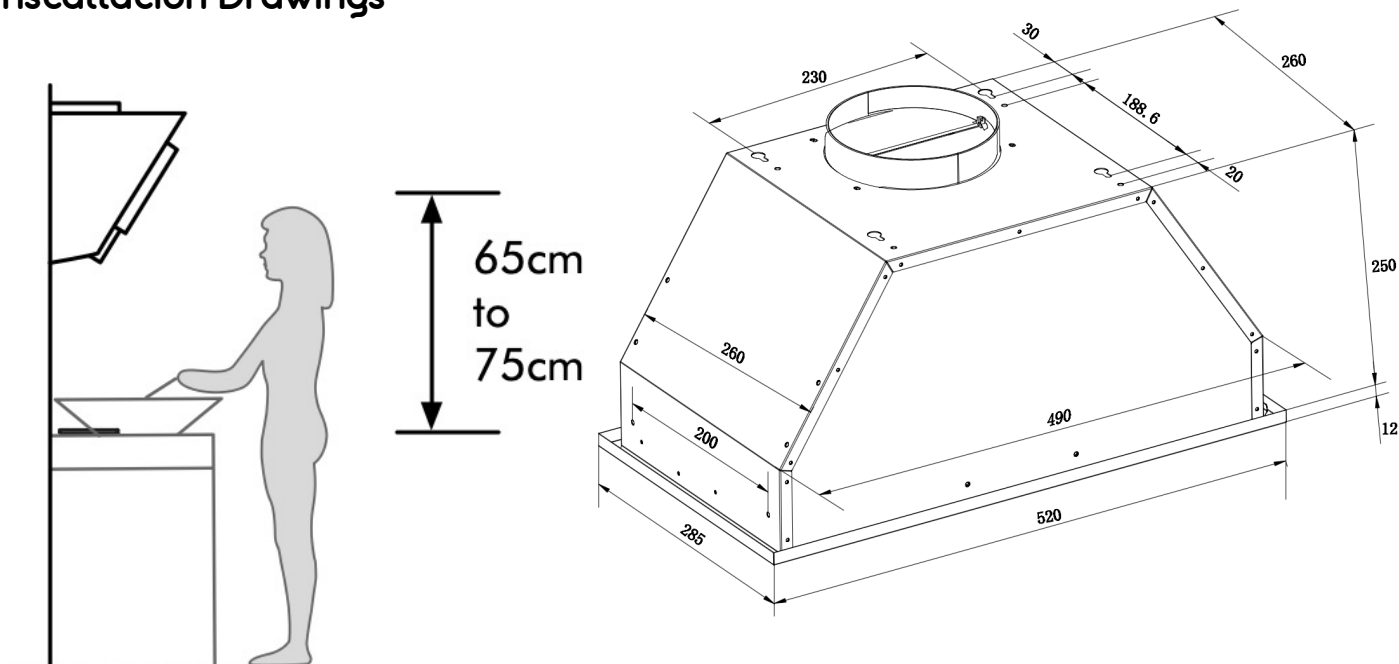

Tours • LYBIH52X

52cm Undermount Range Hood

Technical Features

Materials / Color:	Stainless Steel + Galvanized body
Installation:	Built-in undermount
Voltage / Frequency:	220-240V, 50-60Hz
Current Amps:	1.1A
Power Cable:	1.5m
Australian Plug:	Yes

Range Hood Features

Power Levels:	3 Speeds
Control Display:	Push button
Max. Air Extraction Power:	600m³ / h
Motor Power:	230W
Rated Lamp Power (each):	1.5W
LED Lights:	2
Sound Power Level:	65dB

Filter Features

Aluminum/Stainless Steel Surface Filter:	3 layers (1 piece)
Activated Charcoal Filter:	No
<i>*Charcoal filter is not included and can be purchased separately; size: ϕ175*35mm</i>	
Duct pipe:	1.5m aluminum foil

Dimensions & Weight

Packed dimensions:	580 (W) x 335 (D) x 320 (H) mm
Packed weight:	7kg
Unpacked weight:	5.8kg

EAN Number

• 0731093140686

Warranty

- Two (2) year parts and labor
- **Extend your warranty by registering your product linarie.com.au*

Installation Drawings

Please refer to the user manual for detailed installation and for filter replacement instructions. Insufficient distance between the cooktop and the rangehood can result in damage to the rangehood.