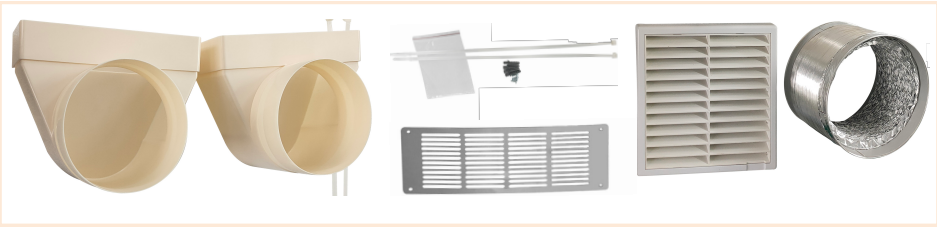

Please refer to the user manual for detailed installation instructions.

Lyon • RF90I4FHOOD

80cm 2 in 1 Induction Cooktop with Integrated Ventilation System

Recirculation Mode | Installation Kit

OPTION 1

Purchase the recirculation installation kit (as shown below) from Linärie Appliances [HERE](#)

2x Rangehood Adaptor

Ø 150mm

1x Flexible Pipe Connector
*Max. Length is 2M

1x Grid

⚠ Ducting accessories for this product are NOT included and should be purchased separately.

Please refer to the user manual for detailed installation instructions.