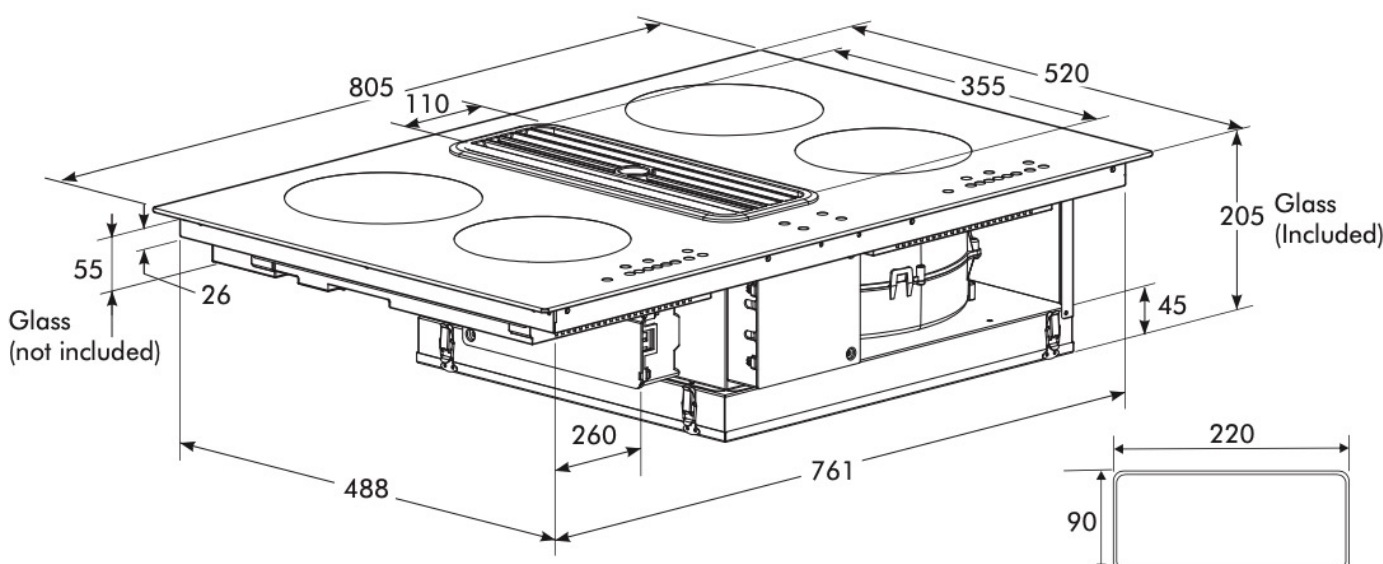

Lyon • RF90I4FHOOD

80cm 2 in 1 Induction Cooktop with Integrated Ventilation System

Technical Drawings

Hole size of Cabinet: 765 x 495 mm

Outlet size: 220 x 90mm