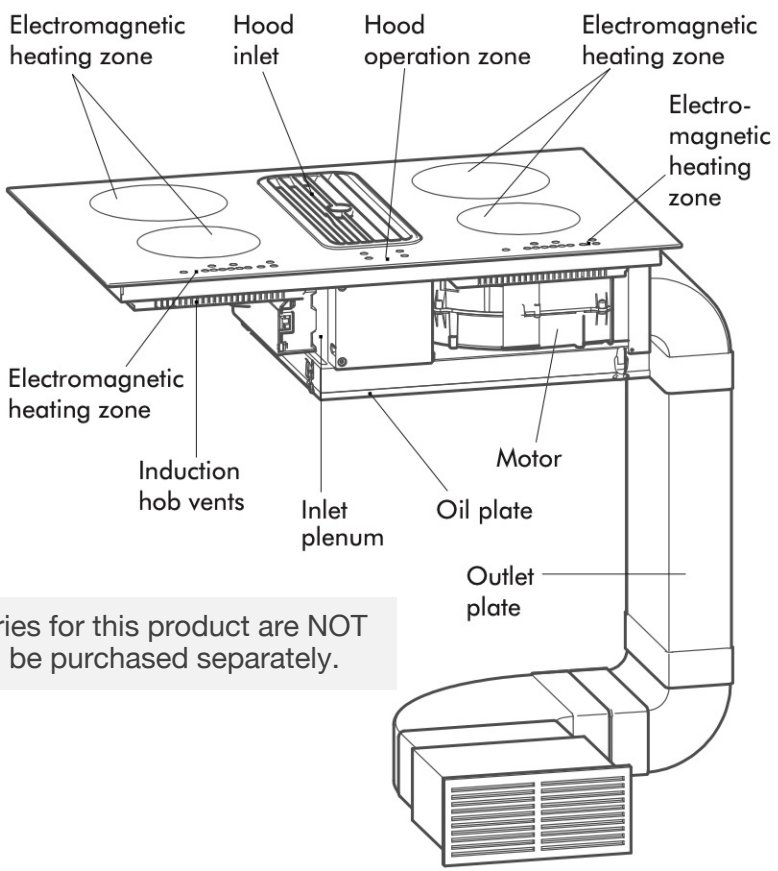

⚠ Ducting accessories for this product are NOT included and should be purchased separately.

⚠ Ducting accessories for this product are NOT included and should be purchased separately.

Please refer to the user manual for detailed installation instructions.