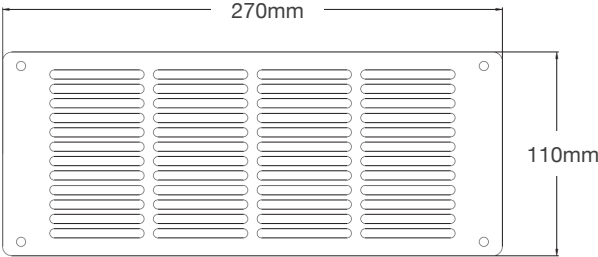

Lyon • RF90I4FHOOD

80cm 2 in 1 Induction Cooktop with Integrated Ventilation System

Recirculation Mode | Installation Kit

OPTION 1

Purchase the recirculation installation kit (as shown below) from Linärie Appliances [HERE](#)

1x Grid

⚠ Ducting accessories for this product are NOT included and should be purchased separately.

Please refer to the user manual for detailed installation instructions.