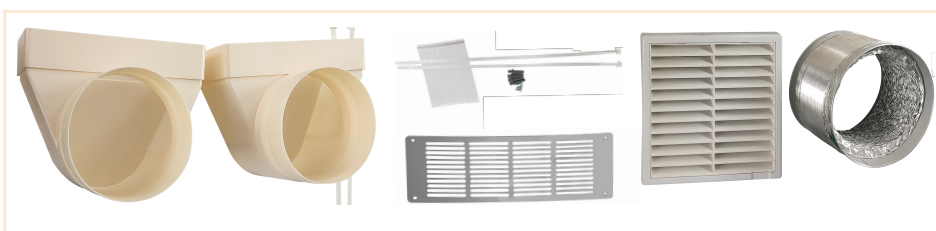

Lyon • RF90I4FHOOD

80cm 2 in 1 Induction Cooktop with Integrated Ventilation System

What is Recirculation Mode?

The air is drawn in and cleaned first by the grease filter and then by a charcoal filter to remove any moisture and smells before the air is then reintroduced into your kitchen. Ensure a normal and comfortable room climate (humidity of 45–60%), e.g. by opening natural ventilation openings or using domestic ventilation systems.

Lyon RF90I4FHOOD

Lyon RF90I4FHOOD can be installed in a Recirculation Mode or in an Extraction Mode.

In Recirculation Mode, it is **highly recommended** that you install the recirculation kit for an optimal performance of the Lyon RF90I4FHOOD in your kitchen.

Recirculation Mode | Installation Kit

OPTION 1

Purchase the recirculation installation kit (as shown below) from Linärie Appliances [HERE](#)

⚠ Ducting accessories for this product are NOT included and should be purchased separately.

Please refer to the user manual for detailed installation instructions.