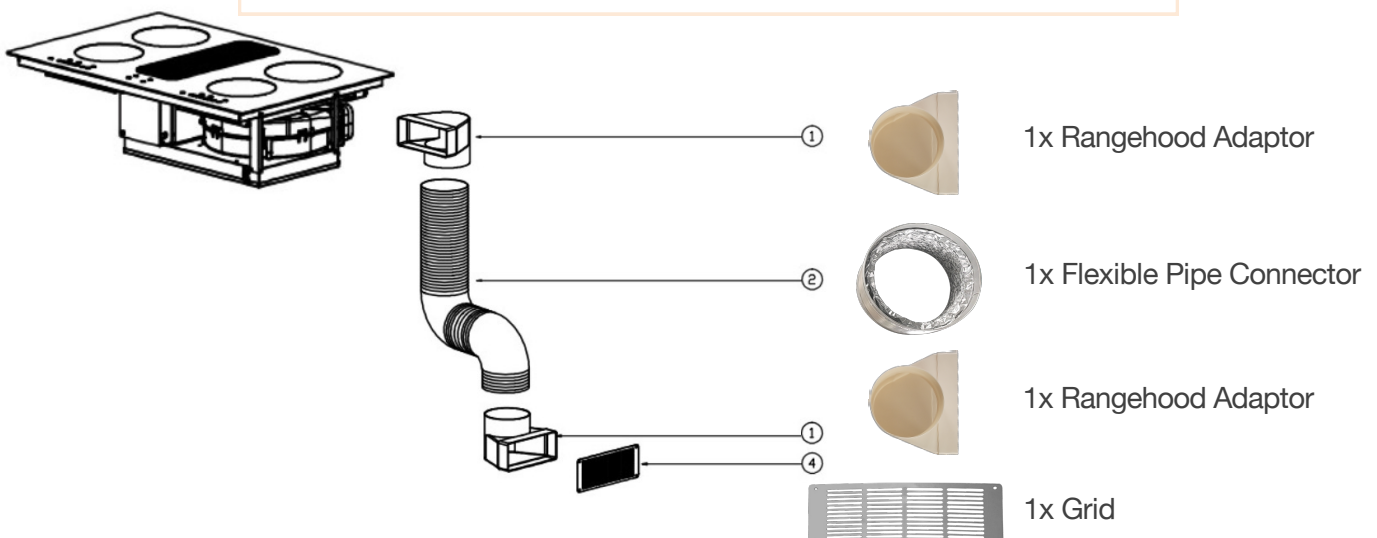

Please refer to the user manual for detailed installation instructions.

Lyon • RF90I4FHOOD

80cm 2 in 1 Induction Cooktop with Integrated Ventilation System

What is Recirculation Mode?

The air is drawn in and cleaned first by the grease filter and then by a charcoal filter to remove any moisture and smells before the air is then reintroduced into your kitchen. Ensure a normal and comfortable room climate (humidity of 45–60%), e.g. by opening natural ventilation openings or using domestic ventilation systems.

Lyon RF90I4FHOOD

Lyon RF90I4FHOOD can be installed in a Recirculation Mode or in an Extraction Mode.

In Recirculation Mode, it is **highly recommended** that you install the recirculation kit for an optimal performance of the Lyon RF90I4FHOOD in your kitchen.

Recirculation Mode | Installation Kit

OPTION 1

Purchase the recirculation installation kit (as shown below) from Linärie Appliances [HERE](#)

⚠ Ducting accessories for this product are NOT included and should be purchased separately.