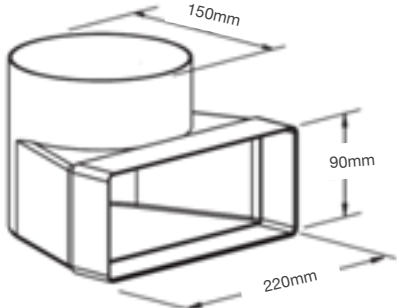

2x Rangehood Adaptor