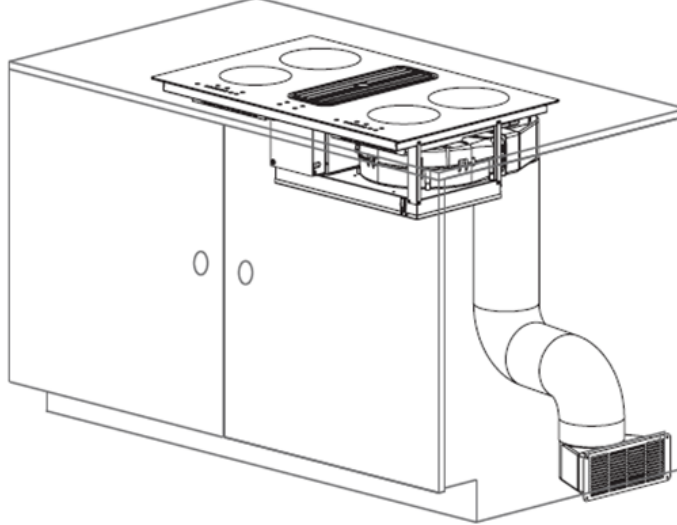

Please refer to the user manual for detailed installation instructions.

Lyon • RF90I4FHOOD

80cm 2 in 1 Induction Cooktop with Integrated Ventilation System

Recirculation Mode | Installation Kit

OPTION 1

Purchase the recirculation installation kit (as shown below) from Linärie Appliances [HERE](#)

2x Rangehood Adaptor

Ø 150mm

1x Flexible Pipe Connector
*Max. Length is 2M

1x Grid

⚠ Ducting accessories for this product are NOT included and should be purchased separately.

Please refer to the user manual for detailed installation instructions.

Lyon • RF90I4FHOOD

80cm 2 in 1 Induction Cooktop with Integrated Ventilation System

Recirculation Mode | Installation Kit

OPTION 2

For PVC ducting accessories or to customize the duct to match with your kitchen set up, we recommend our trusted partner [EXPELLA](http://www.expella.com.au):