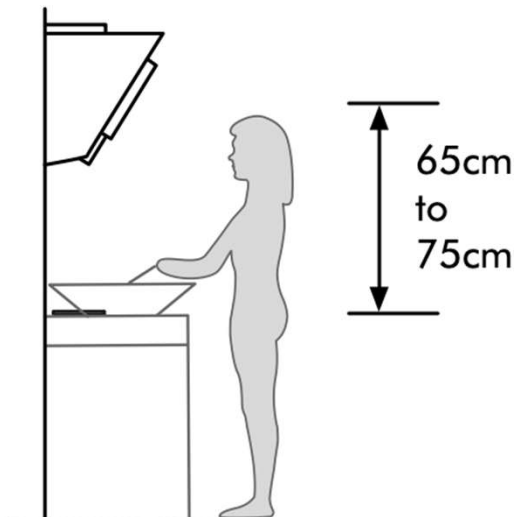

Gruissan • RAHSL60B3

60cm Canopy Range Hood

Technical Features

Materials / Color:	Stainless steel
Installation:	Wall-mounted
Voltage / Frequency:	220-240V, 50Hz
Current:	0.3

Range Hood Features

Power Levels:	3 Speeds
Motion Sense Technology:	Yes
Adjustable Length:	Yes
Control Display:	Electronic Control
Max. Air Extraction Power:	300m³/h
Motor Power:	65W
Rated Lamp Power (each):	1.5W
LED Lights:	1
Sound Power Level:	65db
Indicators / Display:	Fault indicator

Filter Features

Aluminum/Stainless Steel Surface Filter:	5 layers
Activated Charcoal Filter (CF130):	Yes (2 pieces)

Dimensions & Weight

Packed dimensions:	66 (W) x 41 (D) x 44 (H) cm
Packed weight:	11.2kg
Unpacked dimensions:	60 (W) x 33.3 (D) x 64.3-92.3 (H) cm
Unpacked weight:	9.6kg

Warranty

1. Two (2) year parts and labor
2. **Extend your warranty by registering your product linarie.com.au*

Installation Drawings

Please refer to the user manual for detailed installation and for filter replacement instructions. Insufficient distance between the cooktop and the rangehood can result in damage to the rangehood.