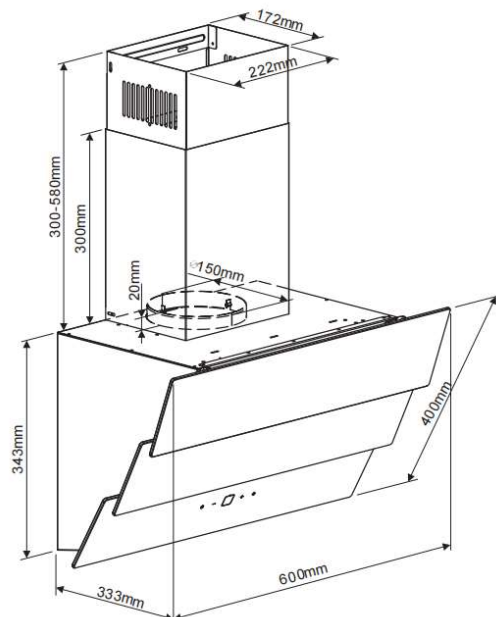

Gruissan • RAHSL60B3

60cm Canopy Range Hood

Technical Features

Materials / Color:	Stainless steel
Installation:	Wall-mounted
Voltage / Frequency:	220-240V, 50Hz
Current:	0.3

Range Hood Features

Power Levels:	3 Speeds
Motion Sense Technology:	Yes
Adjustable Length:	Yes
Control Display:	Electronic Control
Max. Air Extraction Power:	300m³/h
Motor Power:	65W
Rated Lamp Power (each):	1.5W
LED Lights:	1
Sound Power Level:	65db
Indicators / Display:	Fault indicator

Filter Features

Aluminum/Stainless Steel Surface Filter:	5 layers
Activated Charcoal Filter (CF130):	Yes (2 pieces)

Dimensions & Weight

Packed dimensions:	66 (W) x 41 (D) x 44 (H) cm
Packed weight:	11.2kg
Unpacked dimensions:	60 (W) x 33.3 (D) x 64.3-92.3 (H) cm
Unpacked weight:	9.6kg

Warranty

1. Two (2) year parts and labor
2. **Extend your warranty by registering your product linarie.com.au*

Installation Drawings

Please refer to the user manual for detailed installation and for filter replacement instructions. Insufficient distance between the cooktop and the rangehood can result in damage to the rangehood.