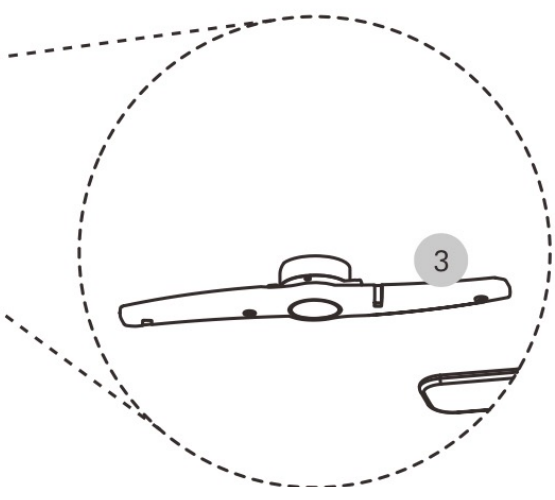

Gavarnie • LB3SDW

Portable Benchtop Dishwasher

Parts of Dishwasher

- 1 Filter assembled
- 2 Lower spray arm
- 3 Upper spray arm

1. 1 Basket
   - 2 Cutlery basket
2. (Pictures for reference only)