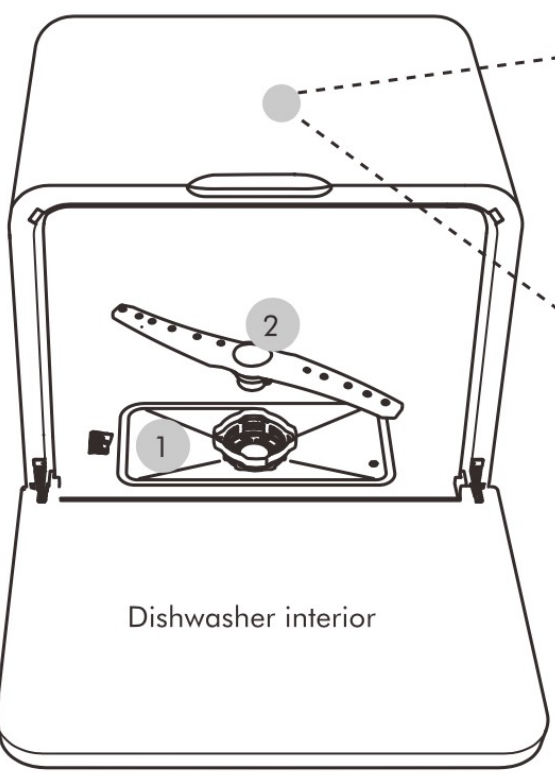

Gavarnie • LB3SDW

Portable Benchtop Dishwasher

Parts of Dishwasher

- 1 Filter assembled
- 2 Lower spray arm
- 3 Upper spray arm

1. 1 Basket
   - 2 Cutlery basket
2. (Pictures for reference only)