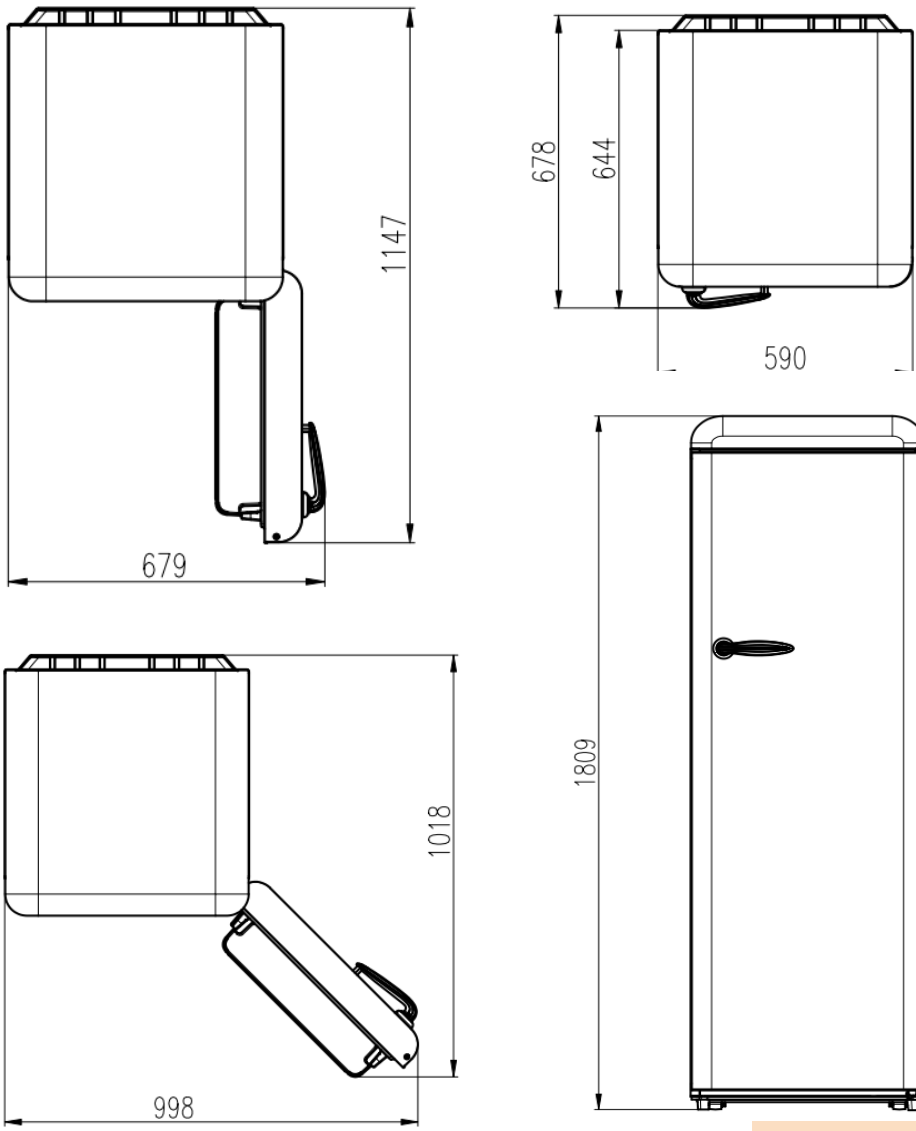

Fridge Features

- 7 temperature settings; 2-8°C range
- Fan-assisted cooling
- Manual defrost
- Mechanical temperature control system
- 5 Detachable tempered glass shelves
- 1 Drawer cover
- 1 Tempered glass vegetable & fruit drawers
- 6 Door Balconies
- 2L Bottle rack
- 1 ice tray
- 1 Egg tray
- Easy to clean

Product Dimensions & Weight

- Product: 65 (W) x 180.8 (H) x 59 (D) cm
- Weight: 65 kg

Shipping Dimensions & Weight

- Dimensions: 67.5 (W) x 186.5 (H) x 64 (D) cm
- Weight: 69 kg

Warranty

- Two (2) Year Parts and Labor
- **Extend your warranty by registering your product linarie.com.au*

EAN Code

- 0731093141188

Belley

LK335L • Black • Green • Blue • Pink • Red • Cream

328L Single Door Larder Retro Fridge

Check the user manual for detailed installation directions

Actual color may vary. Design, specifications, and color availability are subject to change without notice, check linarie.com.au for up-to-date information. © Linarie Appliances | Australia JAN24.V01