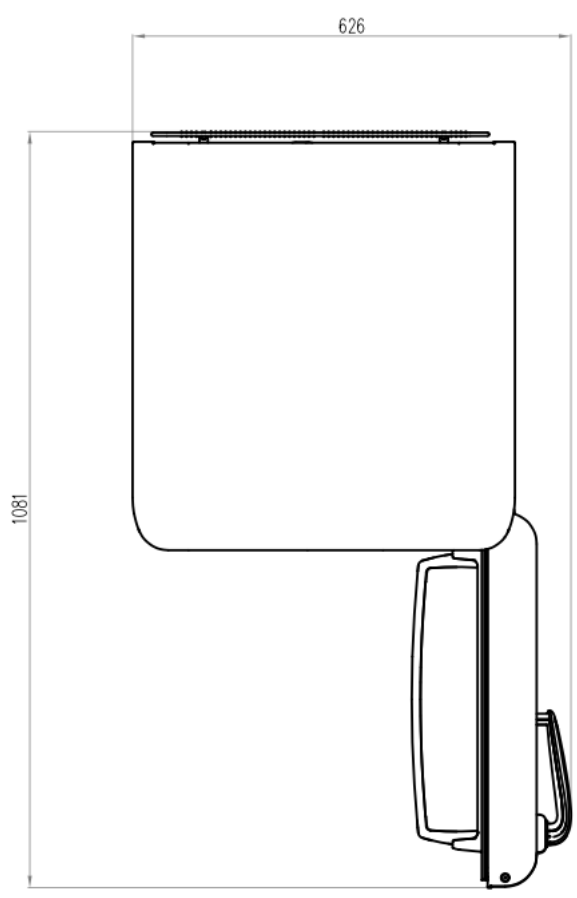

Anneçy

LKCO250BLACK • LKCO250RED • LKCO250BLUE
242L Retro Bottom Mount Fridge

Actual color may vary. Design, specifications, and color availability are subject to change without notice, check linarie.com.au for up-to-date information. © Linärie Appliances | Australia JUN22.V01