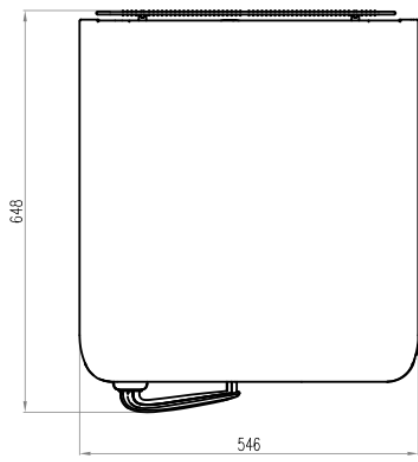

Anneçy

LKCO250BLACK • LKCO250RED • LKCO250BLUE
242L Retro Bottom Mount Fridge

Actual color may vary. Design, specifications, and color availability are subject to change without notice, check linarie.com.au for up-to-date information. © Linärie Appliances | Australia JUN22.V01