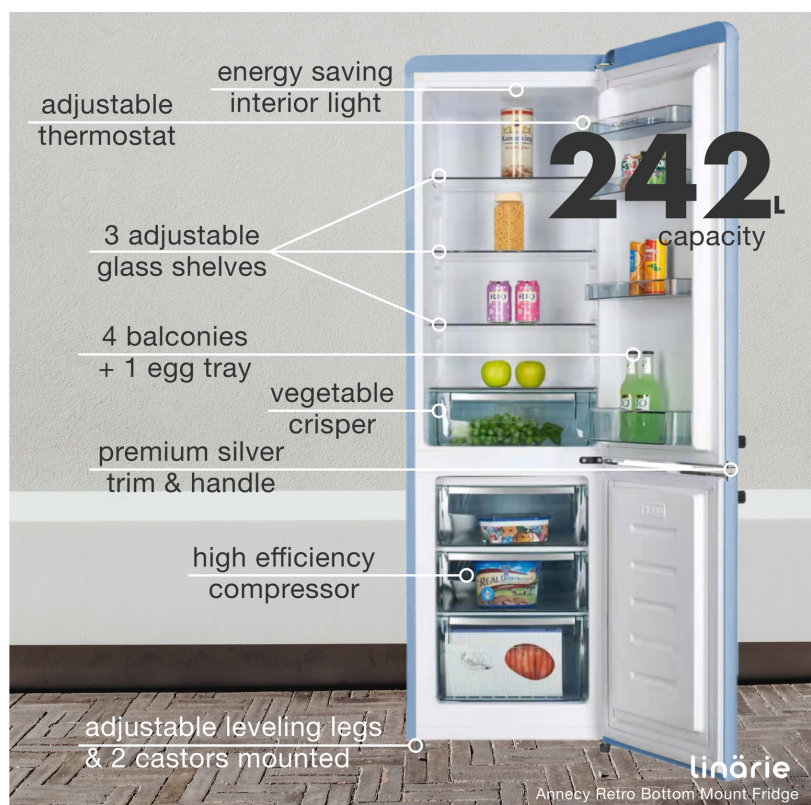

Deep Vegetable Crisper

- Telescopic drawer to keep the freshness of stored items for longer

Eco Friendly LED Lights & Technology

- Energy efficient LED lights for better visibility in all corners of the fridge

Available Colors

Features

- 175L fridge capacity
- Mechanical control
- 3 adjustable tempered glass shelves
- Deep fruit and vegetables crisper drawer
- 67L bottom mount freezer capacity
- 3 spacious freezer drawers with ample storage space
- Intuitive control panel
- Interior LED lights
- Premium silver handles and detailing
- 2 adjustable feet
- Doors are not reversible

Fridge Features

- 175L Capacity
- High efficiency compressor
- 3 Adjustable tempered glass shelves
- 1 Vegetable crisper with tempered glass cover
- 4 Balconies (+ egg tray)
- LED lightning
- Lamp Power: 10W max

Freezer Features

- 67L Capacity
- Fast freezing compartment
- -18°C min temperature range
- 4.5kg / 24h freezing capacity
- 18h Max storage time
- 3 Drawers (+ ice tray)
- Manual defrosting

Aesthetics

- Retro-Style
- Silver handle
- Silver trim detailing
- Indoor temperature control display
- Cyclopentane insulation foam
- Right side hinge
- Doors are not reversible
- 2 Adjustable front feet