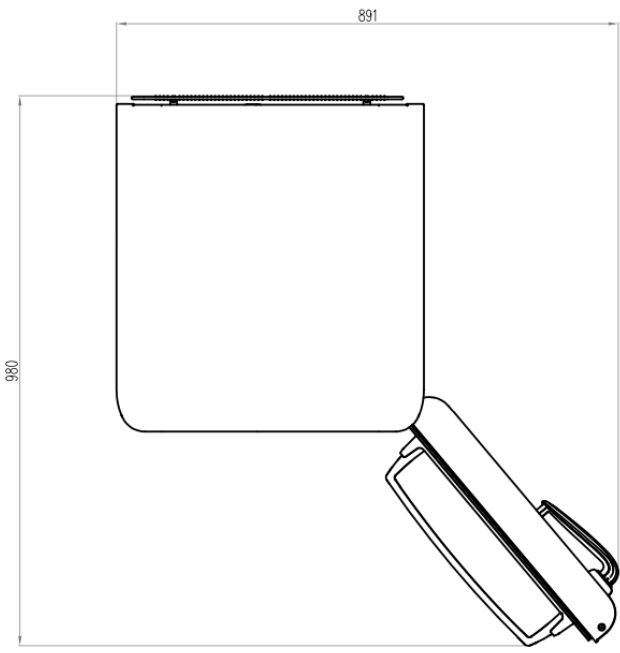

Anneçy

LKCO250BLACK • LKCO250RED • LKCO250BLUE
242L Retro Bottom Mount Fridge

Actual color may vary. Design, specifications, and color availability are subject to change without notice, check linarie.com.au for up-to-date information. © Linärie Appliances | Australia JUN22.V01