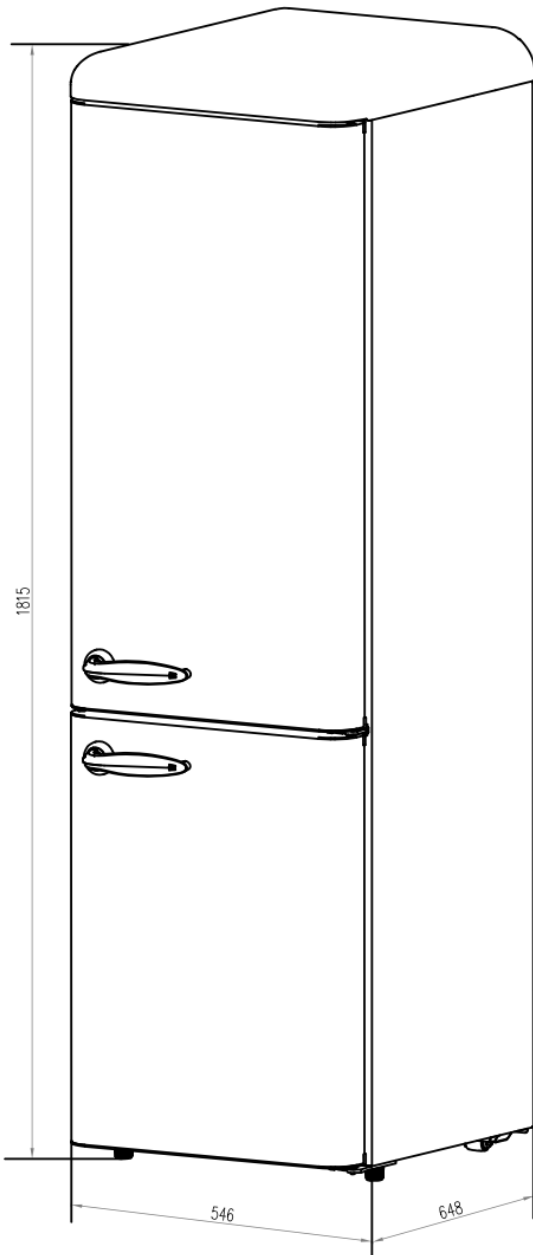

Anneçy

LKCO250BLACK • LKCO250RED • LKCO250BLUE
242L Retro Bottom Mount Fridge

Actual color may vary. Design, specifications, and color availability are subject to change without notice, check linarie.com.au for up-to-date information. © Linärie Appliances | Australia JUN22.V01