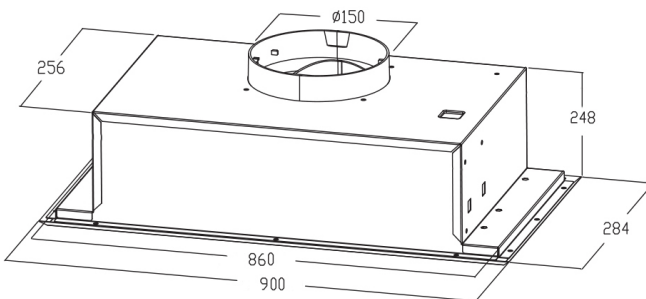

## Model: RHUC92

- Fixed undermount, suitable for any 90cm or 110cm cooktop
- Finished in stainless steel
- 38% more powerful performance up to 900m<sup>3</sup>/h
- Whisper quiet at 56 dbA
- Ø air output 150mm
- 2 high output rectangular LED lamps
- Aluminium grease filters, finished in polished stainless steel
- 3 speed rotary dial control
- Optional carbon filters available for recirculating installation - Order KMCF200
- This appliance comes with a 10A plug and cord ready for plug in and use

Whisper

Low Energy  
Motor

10A Plug  
Ready to use

These dimensions are provided as a general guide only and should not be used for designing or constructing cabinetry or for installation.

To obtain full installation instructions for this appliance go to [kleenmaid.com.au](http://kleenmaid.com.au) and click on User Care Manuals, top right.