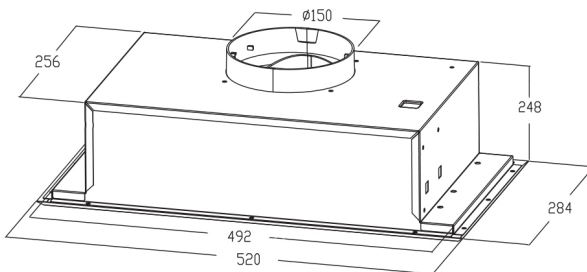

Stainless Steel Fixed, Undermount Rangehood 60cm

Model: RHUC61

- Fixed undermount, suitable for any 60cm cooktop
- Finished in stainless steel
- Performance up to 650m³/h
- Noise 49 dbA
- Ø air output 150mm
- 2 LED lamps
- Aluminium grease filters
- 3 speed rotary dial control
- Optional carbon filters available for recirculating installation
- Order KMCF200
- This appliance comes with a 10A plug and cord ready for plug in and use

10A Plug
Ready to use

These dimensions are provided as a general guide only and should not be used for designing or constructing cabinetry or for installation.

To obtain full installation instructions for this appliance go to kleenmaid.com.au and click on User Care Manuals, top right.