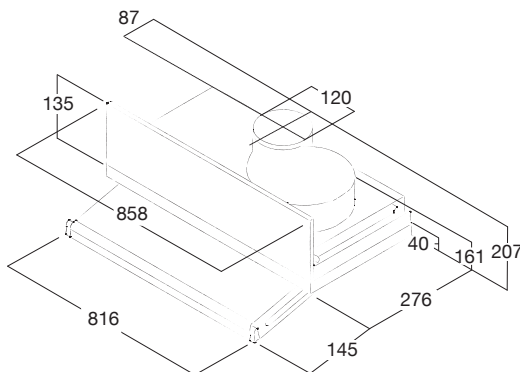

Concealed Slide Out Rangehood 90cm

Model: RHSOG91

- Concealed/slide out
- High performance up to 650m³/h
- Noise 46dbA
- 3 extraction speeds
- Slider speed controller
- 2 LED lamps
- Aluminium anti-grease filter, washable in the dishwasher
- Outside air non return mechanism
- Ø air output 120mm for increased performance
- Automatic motor operation
- KwikFit easy to install system
- Optional carbon filters available for recirculating installation
- Order KECF189
- Also available in 60cm RHSOG61
- This appliance comes with a 10A plug and cord ready for plug in and use

10A Plug
Ready to use

Easy install
system

To view
the installation
video scan this
QR code.

These dimensions are provided as a general guide only and should not be used for designing or constructing cabinetry or for installation.