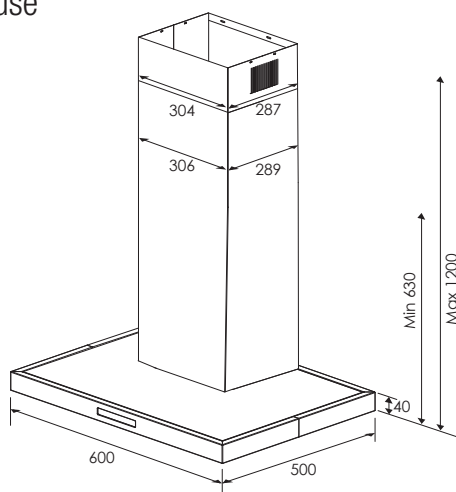

Wall Mounted Canopy Rangehood 60cm

Model: RHSC61

- Stainless steel body and flue
- Electronic touch buttons with 3 speed operation
- 2 x Energy efficient LED lamps
- Aluminium grease filter x 2 washable in dishwasher
- Single fan 600m³/h for high performance
- 56 dbA noise level for quiet operation
- Ducted or recirculating with optional carbon filter order KMCF200
- Ø air outlet 150mm for excellent extraction
- This appliance comes with a 10A plug and cord ready for plug in and use

10A Plug
Ready to use

These dimensions are provided as a general guide only and should not be used for designing or constructing cabinetry or for installation.

To obtain full installation instructions for this appliance go to kleenmaid.com.au and click on User Care Manuals, top right.