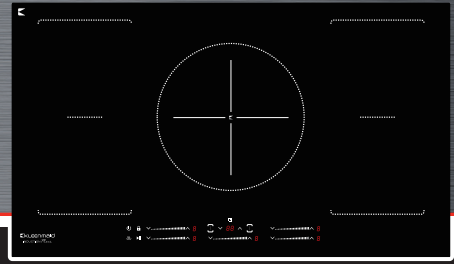

Induction Cooktop 90cm

Model: ICT9030

- 90cm induction cooktop with quartz grey graphics
- Premium finished bevelled edges
- Electronic sensor touch controls with 9 heating levels, Plus Boost
- Five timers one for each zone
- Keep warm 70°C setting
- Bridging on 2 zones, allowing for BBQ griddle plate cooking
- Boost high power 3.5kw
- Pause/Resume function
- Child safety lock
- Auto-Stop in case of accidental start, long absence, overflow, over temperature
- Residual heat indicators for each zone
- 5 induction zones - with 7 cooking options