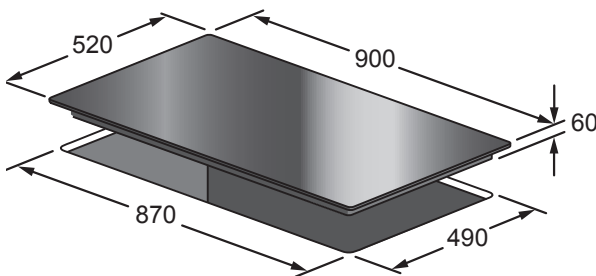

Induction Cooktop 90cm

Model: ICT9030

- 90cm induction cooktop with quartz grey graphics
- Premium finished bevelled edges
- Electronic sensor touch controls with 9 heating levels, Plus Boost
- Five timers one for each zone
- Keep warm 70°C setting
- Bridging on 2 zones, allowing for BBQ griddle plate cooking
- Boost high power 3.5kw
- Pause/Resume function
- Child safety lock
- Auto-Stop in case of accidental start, long absence, overflow, over temperature
- Residual heat indicators for each zone
- 5 induction zones - with 7 cooking options