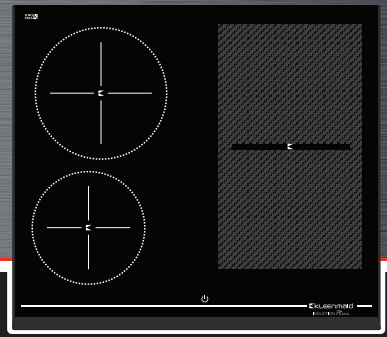

# Induction Cooktop 60cm

Model: ICT6031

- Induction cooktop with chrome metallic graphics
- Bevelled shaped edges 22m x 5mm
- Four elements – all with boost plus
- High power booster – 3.7kW
- Biometric Visual Indicator slider touch controls with 9 heating levels + Boost
- Active Zone Indicator
- Four timers and egg timer
- Automatic cooking functions, with keep warm 70°C
- Bridge function on the right hand elements – allows simultaneous operation with a single control
- Pause Resume function
- Child safety lock
- Auto-Stop in case of accidental start, long absence, overflow, over temperature
- Power adapts automatically to the pot size
- Residual heat indicators
- 5 cooking zones
- Voltage Power Guard

Child Safety Lock

Biometric Visual Indicator

Active Zone Indicator

5 Zone Induction

Bridging

Glass Surface Mounted

Glass Flush Mounted

Total Input Power