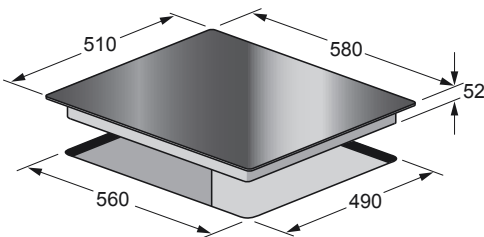

# Induction Cooktop 60cm

Model: ICT6031

- Induction cooktop with chrome metallic graphics
- Bevelled shaped edges 22m x 5mm
- Four elements – all with boost plus
- High power booster – 3.7kW
- Biometric Visual Indicator slider touch controls with 9 heating levels + Boost
- Active Zone Indicator
- Four timers and egg timer
- Automatic cooking functions, with keep warm 70°C
- Bridge function on the right hand elements – allows simultaneous operation with a single control
- Pause Resume function
- Child safety lock
- Auto-Stop in case of accidental start, long absence, overflow, over temperature
- Power adapts automatically to the pot size
- Residual heat indicators
- 5 cooking zones
- Voltage Power Guard