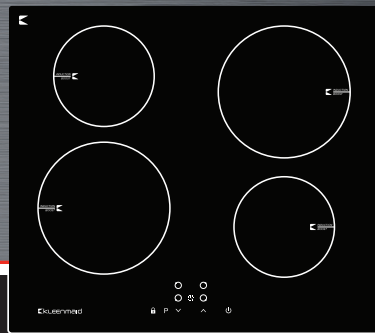

Induction Cooktop 60cm

Model: ICT6020

- 60cm Induction cooktop with quartz grey graphics
- Square 'C' shaped edges
- 4 cooking zones
- Touch controls with 9 power levels and boost
- Four timers
- Child safety lock
- Residual heat indicators
- Auto-Stop in case of accidental start, long absence, overflow, over temperature
- Arsenic Free Glass
- Voltage Power Guard

Voltage Power Guard

Arsenic Free Glass

Boost

Residual Heat Indicator

Child Safety Lock

5 Zone Induction

Spill Protection

Glass Surface Mounted