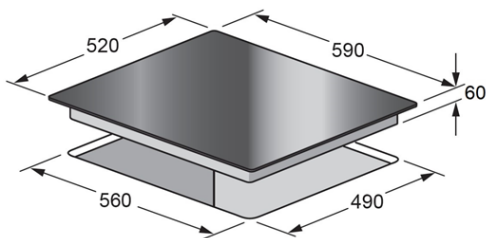

Induction Cooktop 60cm

Model: ICT6020

- 60cm Induction cooktop with quartz grey graphics
- Square 'C' shaped edges
- 4 cooking zones
- Touch controls with 9 power levels and boost
- Four timers
- Child safety lock
- Residual heat indicators
- Auto-Stop in case of accidental start, long absence, overflow, over temperature
- Arsenic Free Glass
- Voltage Power Guard