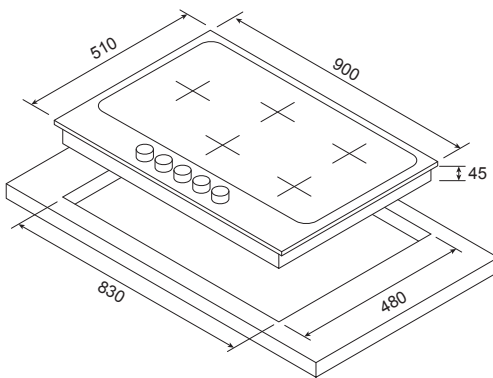

Gas Cooktop 90cm

Model: GCTK9012

- Traditional styling
- Gas on black glass construction
- 5 burners including a 3.8 kW triple crown wok burner
- New E.E.B. Energy Efficient Burners for rapid heat at less cost
- Maxi-Flow adjustment provides 27% more flame control
- Flame Safe protection
- Cast iron pan supports
- Under knob electronic, one touch auto ignition
- Control knobs front mounted
- Arsenic free glass for recycling
- Includes L.P.G. conversion kit

Energy Efficient Burners

Flame Safe

Natural Gas and LPG

Maxi-Flow Adjustment

Arsenic Free Glass

Above top

These dimensions are provided as a general guide only and should not be used for designing or constructing cabinetry or for installation.