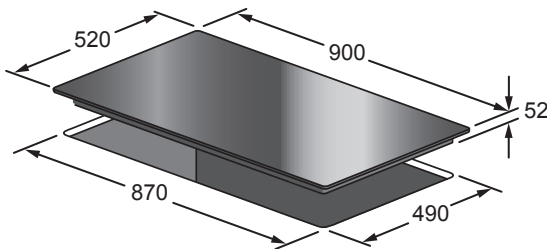

Ceramic Cooktop 90cm

Model: CCT9030

- 90cm ceramic cooktop with quartz grey graphics
- Premium finished bevelled edges
- Electronic sensor touch controls with 9 heating levels
- Five timers on each zone and an egg timer
- Automatic cooking functions
- Keep warm 70°C setting
- Pause/Resume function
- Child safety lock
- Auto-Stop in case of accidental start, long absence, overflow, over temperature
- Residual heat indicators for each zone
- 5 cooking zones - 1x extended, 1x triple
- Recall after power off function

Electronic Sensor Touch Controls

Glass Surface Mounted

Glass Flush Mounted

These dimensions are provided as a general guide only and should not be used for designing or constructing cabinetry or for installation.