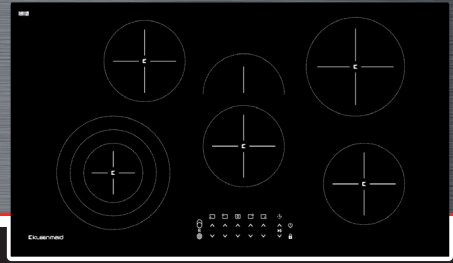

Ceramic Cooktop 90cm

Model: CCT9030

- 90cm ceramic cooktop with quartz grey graphics
- Premium finished bevelled edges
- Electronic sensor touch controls with 9 heating levels
- Five timers on each zone and an egg timer
- Automatic cooking functions
- Keep warm 70°C setting
- Pause/Resume function
- Child safety lock
- Auto-Stop in case of accidental start, long absence, overflow, over temperature
- Residual heat indicators for each zone
- 5 cooking zones - 1x extended, 1x triple
- Recall after power off function