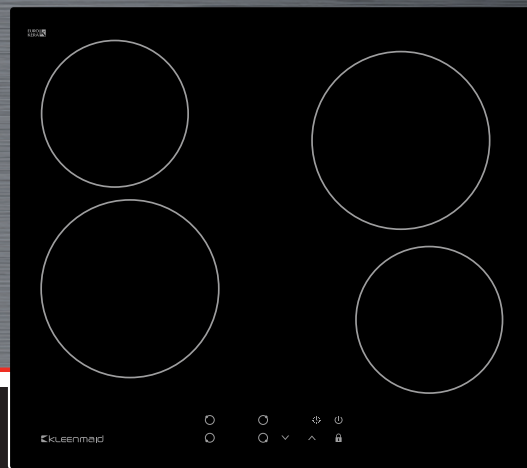

Ceramic Cooktop Touch Control 60cm

Model: CCT6020

- 60cm ceramic glass with quartz grey graphics
- Square 'C' shaped edges
- Four Hi Light elements with rapid boost start up
- Touch control with direct access to nine heating levels
- Child safety lock
- Auto-Stop in case of accidental start, long absence, overflow, over temperature
- Residual heat indicators
- Easy Access Servicing due to service access from below

Easy Access Servicing

Arsenic Free Glass

Residual Heat Indicator

Spill Protection

Cooking Elements

Child Safety Lock

Glass Surface Mounted

Glass Flush Mounted