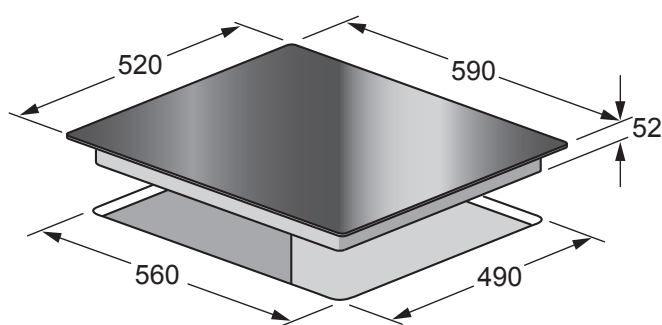

To obtain full installation instructions for this appliance go to kleenmaid.com.au and click on User Care Manuals, top right.

Fineline :0103471

J12007_01

Level 2, 204 Botany Road, Alexandria NSW, 2015
P: 02 9310 1207 • E: support@kleenmaid.com.au
www.kleenmaid.com.au

kLEENmaid
The best you can own