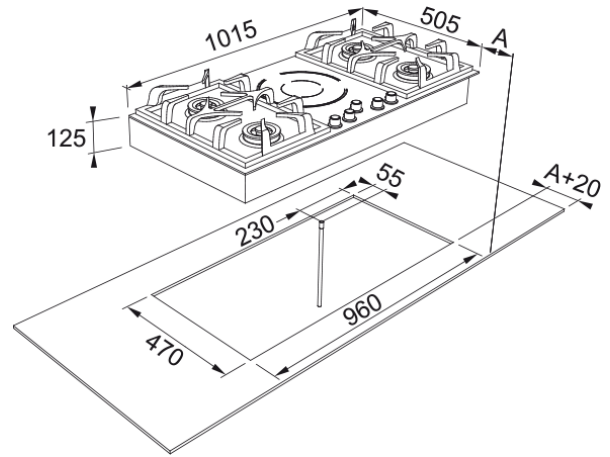

101.5cm Dual Cooktop FIXG905B1L | 107.0288.354

Technical Data

Aspect

Type	Mix
Technology	Mixed hobs
Colour	Black
Finish	Glass
Power limitation	No

Dimensions

Overall dimensions	Special
--------------------	---------

Energy specifications

Total Power (kW)	5.5
Voltage	220-240 V
Frequency (Hz)	50

Product features

Installation type	Standard
Number of burners	4
Bridge zone	No
Flexi zone	No

Product identification

Brand	FRANKE
Product family	None
Family	None

Properties

UI Type	Knobs
Number of knobs	5.0
Burner front left	Double crown
Burner rear left	Double crown
Burner rear right	Double crown
Burner front right	Double crown

Heating zone	1
Type of h.zone middle middle	Rounded
Controls	Knobs
Timer	No
Dual zone	No
Oval zone	No
FlexPro zone	No
Power level	9 + booster