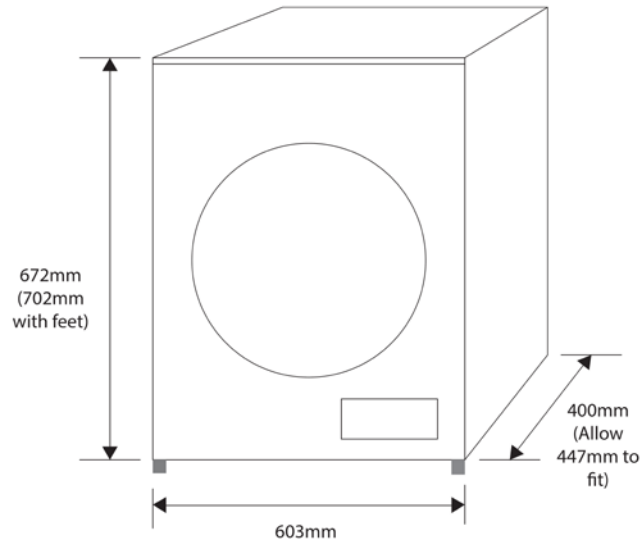

MODEL ED45KG

4.5kg Vented Clothes Dryer

Features

- 4.5kg capacity
- Heat selector: low or high
- 4 drying programs: cool, warm, hot, air dry
- Wall or floor mounted
- Upside down installation
- Up to 200 minute drying time settings
- Overheating sensor
- 2 extra fine lint removers (front door and rear)
- High speed rotating turbo fan strengthens hot air circulation for quicker drying and softer results
- Safety door switch stops operation when door opened

Power

- 220-240 volt ~ 50Hz
- (fitted with 10amp, 3 pin plug)
- Total Wattage: 1450 watt
- Motor Power: 90 watt
- Element Power: High 1300 watt / Low 700 watt
- Power Cord: 2.2 metre
- Inner drum speed: 50 rpm
- Thermostat: 65 Degrees
- Venting: Rear adjustable vent piece supplied
- Energy Rating: 2 Star

Product Dimensions:

603mm (W) 702mm (H) x 400mm (D)

2 Year Warranty