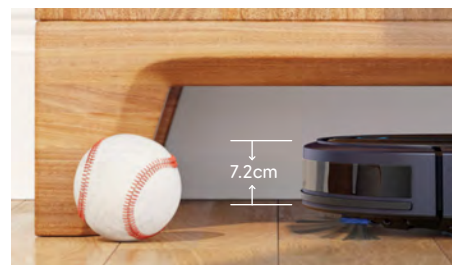

Ultra-Thin and Super Powerful

RoboVac 25C is only 7.2cm thin, but it's packed with 1500Pa of suction to vacuum dirt, dust and crumbs.

BoostiG™ Technology

Automatically increases suction power within 1.5 seconds when extra vacuuming strength is needed to get the best clean.