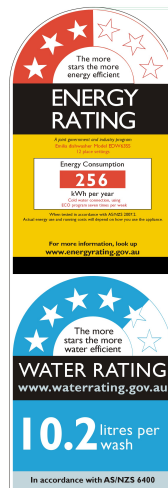

ELECTRONIC DISHWASHER

Model EDW63SS

*Additional 30mm clearance with top removed

FEATURES

- 60cm St. Steel Free Standing Dishwasher
- 12 Place settings
- Stainless steel interior
- 6 programs using 4 wash temperatures:

<i>Intensive</i>	<i>90 minute wash</i>
<i>Heavy</i>	<i>30 minute wash</i>
<i>ECO</i>	<i>Glass</i>

- 3 Star Energy rating
- 4.5 Star Water rating
- Extra Drying Feature
- Delay start feature
- Child lock
- Rinse Aid indicator
- Electronic controls
- Audible signal at the end of the cycle
- Stainless steel microfilter
- Self cleaning microfilter
- Height adjustable upper basket
- Collapsible plate-racks

Technical data

- ECO Program
- Energy consumption **256 kWh per year**
- Water consumption **10.2 L** Duration **170 min**
- Noise level **49 dBa**

Finishes

- Control panel Stainless Steel facia

Emilia should not be held responsible for any errors in this data sheet caused by inaccuracy in printing or transcription. Check with the retailer that this data sheet correctly describes the products that are being offered for sale. Emilia has a policy of continuous product development and product specifications may change without notice. The descriptions and images in this data sheet apply to the specific product at the date of publication.