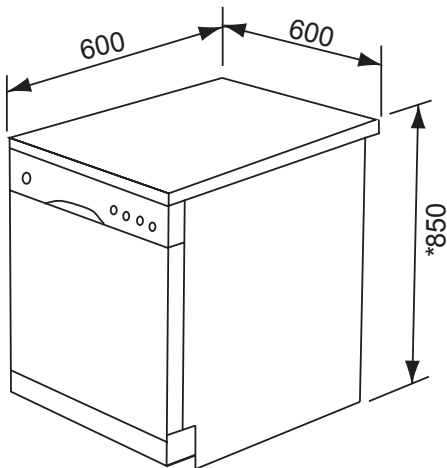

ELECTRONIC DISHWASHER

Model EDW63SS

*Additional 30mm clearance with top removed

FEATURES

- 60cm St. Steel Free Standing Dishwasher
- 12 Place settings
- Stainless steel interior
- 6 programs using 4 wash temperatures:

Technical data

- ECO Program
- Energy consumption **256 kWh per year**
- Water consumption **10.2 L** Duration **170 min**
- Noise level **49 dBa**

Finishes

- Control panel Stainless Steel facia

Emilia should not be held responsible for any errors in this data sheet caused by inaccuracy in printing or transcription. Check with the retailer that this data sheet correctly describes the products that are being offered for sale. Emilia has a policy of continuous product development and product specifications may change without notice. The descriptions and images in this data sheet apply to the specific product at the date of publication.